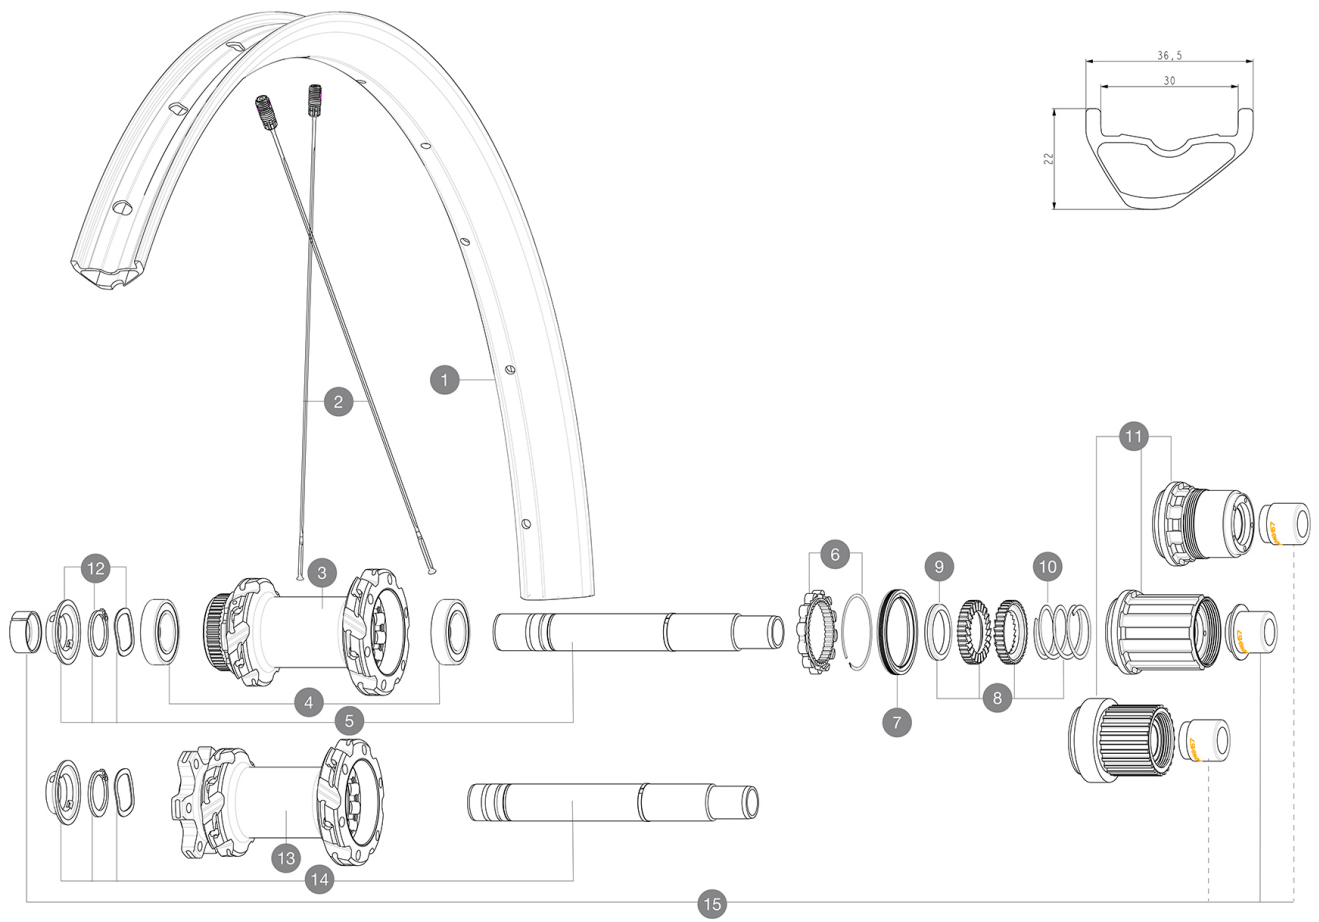

Crossmax Carbon XLR R 29

参照ホイール

| | | | |
|--------|--------------------------------|--------|-------------------------------|
| R37052 | Crossmax Carbon XLR 29 RrBst* | R38752 | Xmax Carb XLR 29DCLRr Bst MS* |
| R37752 | Crossmax Carb XLR 29Rr Bst XD* | | |

ASTM A2400 4 : 120mm x 76mm (2.35" x 3.0")

RIMS

&NBSP;:

| | | |
|---|----------|--|
| 1 | V3765515 | Kit Front/Rear rim Crossmax Carbon XLR 29" |
| | V3750101 | 35mm UST Green Tape for 30mm wide rims |

SPOKES

| | | |
|---|----------|--|
| 2 | V2381401 | KIT 12 FT/RR BUTTED SPOKES 296mm MTB 29" |
|---|----------|--|

HUB SHELLS

| | | |
|----|----------|--|
| 3 | N/A | HUB BODY |
| 4 | M40076 | HUB BEARINGS 17x30x7 6903 x 2 |
| 5 | V2375701 | Kit ID360 148 DCL axle with circlip |
| 6 | V2252701 | KIT ID360 INSERT SHAPED EAR LOBE > 2017 |
| 7 | V2251601 | ID360 SEAL + GREASE |
| 8 | V2375201 | KIT ID360 24 TEETH 2 RATCHET + MTB SPRING + PAD (specific) |
| 9 | V2375401 | KIT ID360 MTB 24T 3 NOISE REDUCING PADS |
| 10 | V2372901 | KIT 3 ID360 MTB SPRINGS |
| 11 | V3780101 | HG9 Alloy MTB Freewheel Body ID360 |
| 11 | V3740101 | XD MTB Freewheel Body ID360 |
| 11 | V3990101 | MicroSpline MTB Freewheel Body ID360 |
| 12 | V2373001 | KIT ADJUST. SYSTEM QRM AUTO ID360 for 17x30x7 bearing |
| 13 | N/A | HUB BODY |
| 14 | V2372201 | KIT ID360 148 D6T AXLE WITH CLIP |

Specifications

リム
 ・リム幅 : 100mm
 リム幅 30mm
 Asymmetrical rim design
 ETRTO 29*622x30TSS
 UST

スポーク
 ABS
 24
 2

ホイールハブ
 6
 R
 15X110mm
 12X148mm
 Infinity Hub
 360
 QRM

ホイールの重み
 870

VERSIONS
 6
 R
 110mm
 148mm
 XD
 27.5" & 29"