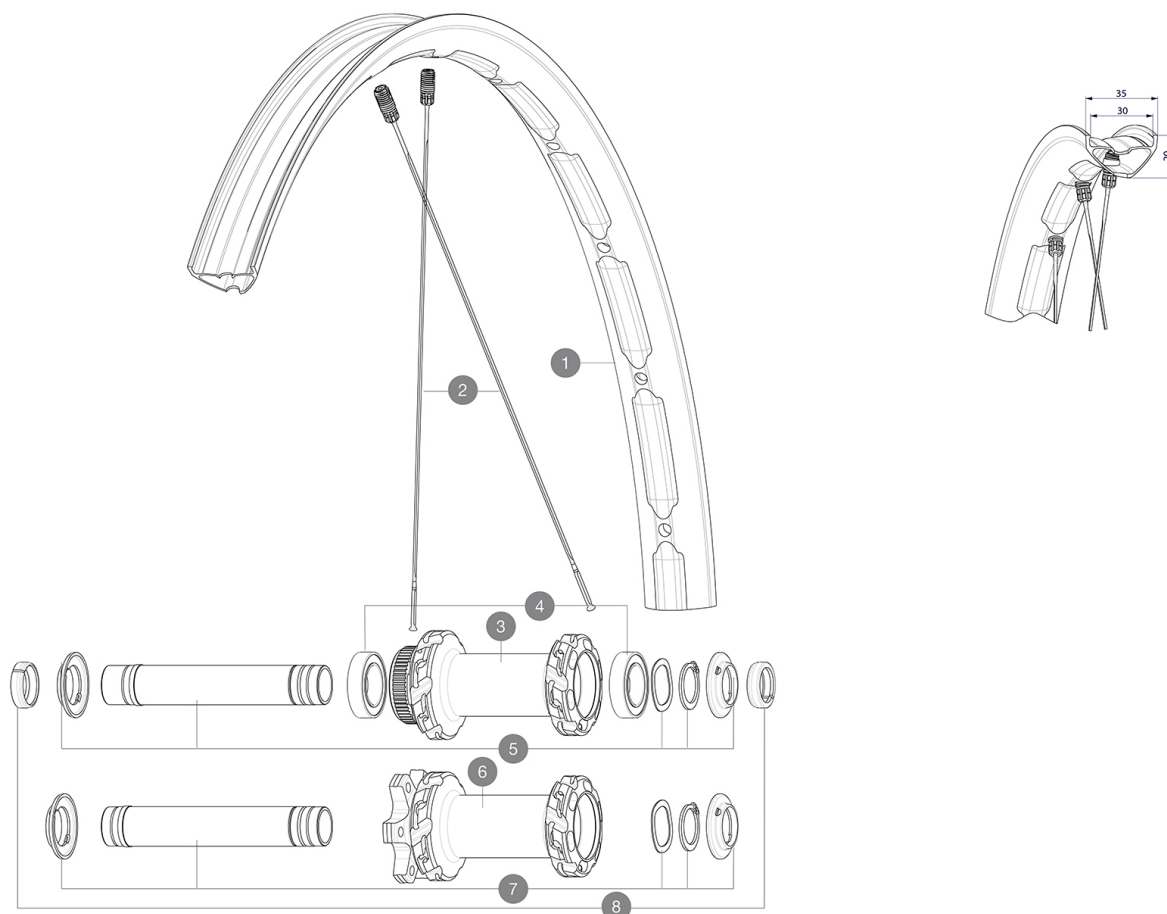

MAVIC CROSSMAX XL S 29

2021
FRONT

ASTM CATEGORY 4 : ENDURO AND TRAIL RIDING

For a longer longevity of the wheel, Mavic recommends that the total weight supported by the wheels doesn't exceed 120kg, bike included

Recommended tyre sizes: 60mm to 76mm (2.35" to 3.0")

REFERENCES WHEELS

F90493 CROSSMAX XL S 29

F91972 CROSSMAX XL S 29

RIMS

&NBSP;:

1 V3765915 Kit Front/Rear rim Crossmax XLS 29"

SPOKES

2 V2388301 Kit 12 Front/Rear Crossmax SL/SLS/XL/XLS 29" butted spoke 2

HUB SHELLS

3	N/A	HUB BODY
4	V2500901	KIT BEARINGS 18x30x7 + WAVED WASHER + CLIP
5	V2375601	Kit 110mm axle QRM auto MTB from 2019 DCL
6	N/A	HUB BODY
7	V2372401	KIT 110mm AXLE QRM AUTO MTB > 2019

OPTIONS

V2374401 TORQUE CAPS 15*31 Adapter MTB QRM Auto > 2019 Frt HUB

ADAPTERS

8	V2372501	15mm MTB Axle Cap QRM Auto From 2019
	99694101	ADAPTER Ft 15 to 9mm QR