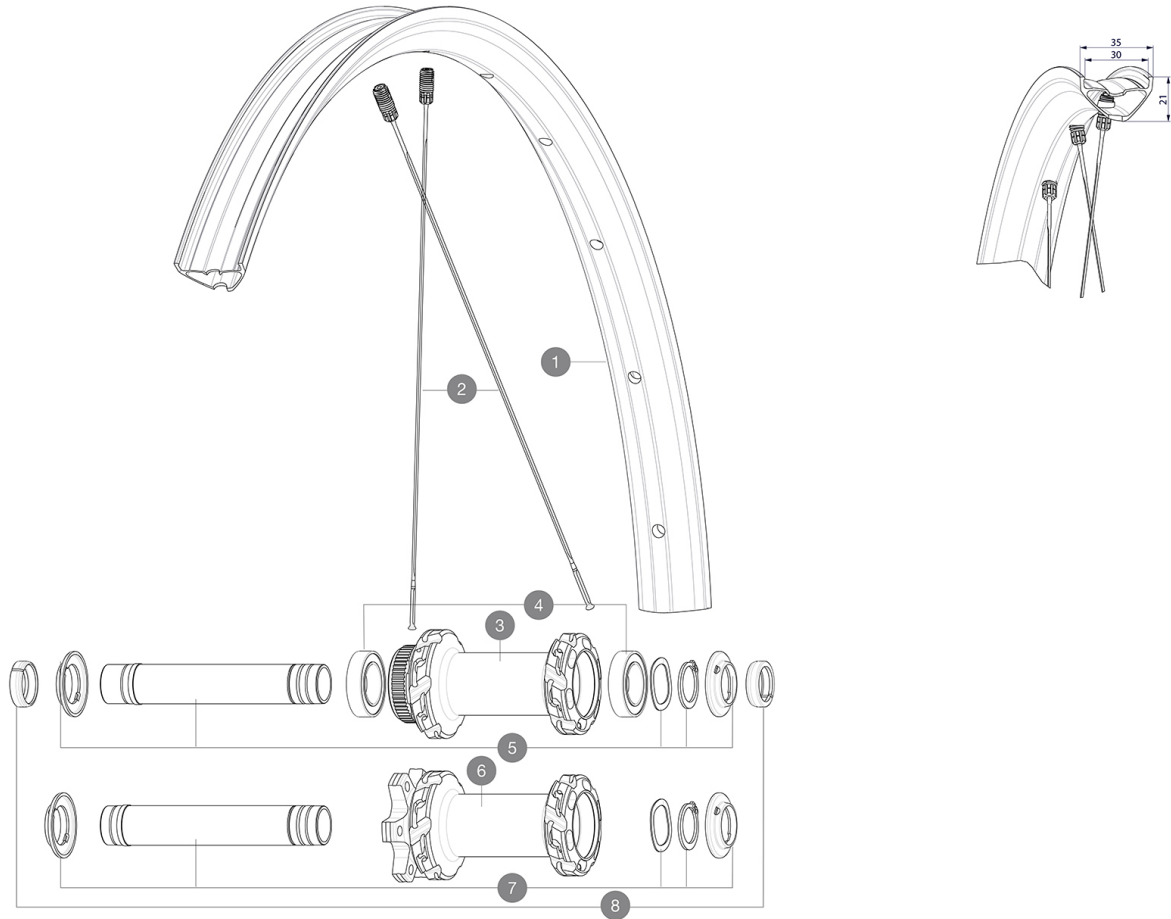

ASTM A 4 : 60mm 76mm (2.35" 3.0")  
120

参照ホイール

F90512	CROSSMAX XL 29	F91982	CROSSMAX XL 29
--------	----------------	--------	----------------

RIMS

&NBSP;:

1	V3766015	Kit Front/Rear rim Crossmax XL 29" MY21
---	----------	---

SPOKES

2	V2388301	Kit 12 Front/Rear Crossmax SL/SLS/XL/XLS 29" butted spoke 2
---	----------	---

HUB SHELLS

3	N/A	HUB BODY
4	V2500901	KIT BEARINGS 18x30x7 + WAVED WASHER + CLIP
5	V2375601	Kit 110mm axle QRM auto MTB from 2019 DCL
6	N/A	HUB BODY
7	V2372401	KIT 110mm AXLE QRM AUTO MTB > 2019

OPTIONS

V2374401	TORQUE CAPS 15*31 Adapter MTB QRM Auto > 2019 Frt HUB
----------	---

ADAPTERS

8	V2372501	15mm MTB Axle Cap QRM Auto From 2019
	99694101	2 REDUCERS 15/9mm

# MAVIC CROSSMAX XL 29