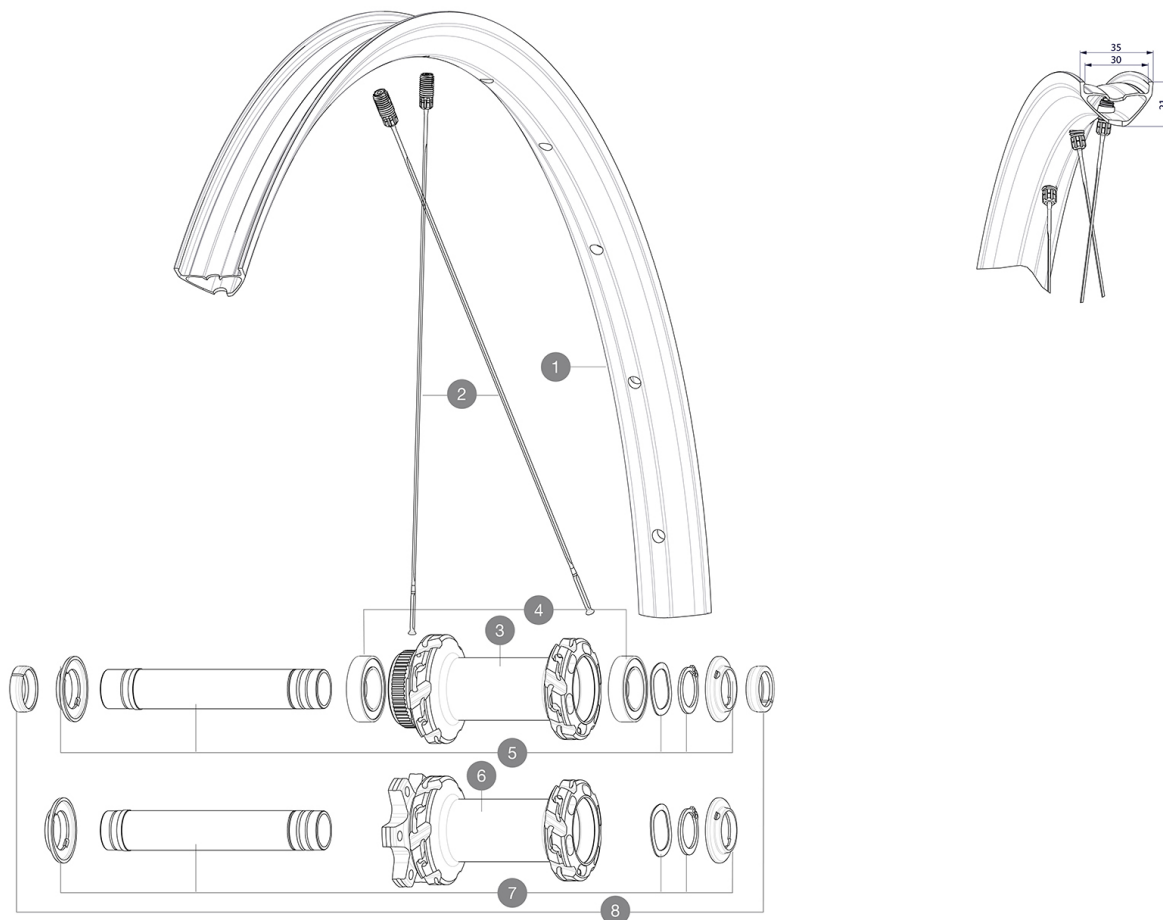

ASTM CATEGORY 4 : ENDURO AND TRAIL RIDING

For a longer longevity of the wheel, Mavic recommends that the total weight supported by the wheels doesn't exceed 120kg, bike included

Recommended tyre sizes: 60mm to 76mm (2.35" to 3.0")

REFERENCES WHEELS

F90512 CROSSMAX XL 29

F91982 CROSSMAX XL 29

RIMS

&NBSP;:

1 V3766015 Kit Front/Rear rim Crossmax XL 29" MY21

SPOKES

2 V2388301 Kit 12 Front/Rear Crossmax SL/SLS/XL/XLS 29" butted spoke 2

HUB SHELLS

3 N/A HUB BODY
4 V2500901 KIT BEARINGS 18x30x7 + WAVED WASHER + CLIP
5 V2375601 Kit 110mm axle QRM auto MTB from 2019 DCL
6 N/A HUB BODY
7 V2372401 KIT 110mm AXLE QRM AUTO MTB > 2019

OPTIONS

V2374401 TORQUE CAPS 15*31 Adapter MTB QRM Auto > 2019 Frt HUB

ADAPTERS

8 V2372501 15mm MTB Axle Cap QRM Auto From 2019
99694101 ADAPTER Ft 15 to 9mm QR