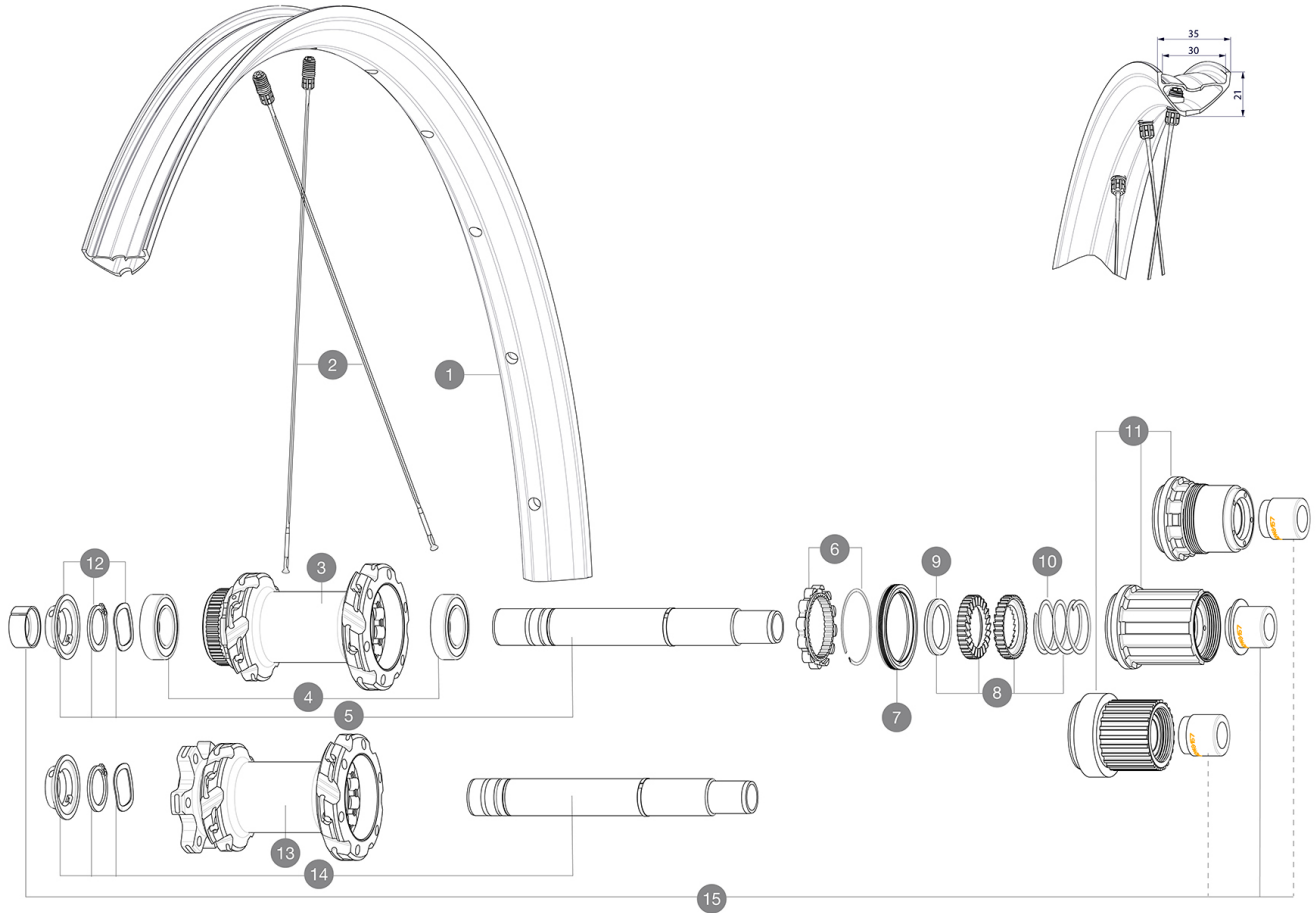

CROSSMAX XL 29

参照ホイール

R37112	CROSSMAX XL 29	R39182	CROSSMAX XL 29
R37792	CROSSMAX XL 29		

ASTM A490 4 : 60mm 76mm (2.35" 3.0")
120

RIMS

&NBSP;:

1	V3766015	Kit Front/Rear rim Crossmax XL 29" MY21

SPOKES

2	V2388301	Kit 12 Front/Rear Crossmax SL/SLS/XL/XLS 29" butted spoke 2

HUB SHELLS

3	N/A	HUB BODY
4	M40076	HUB BEARINGS 17x30x7 6903 x 2
5	V2375701	Kit ID360 148 DCL axle with circlip
6	V2252701	KIT ID360 INSERT SHAPED EAR LOBE > 2017
7	V2251601	ID360 SEAL + GREASE
8	V2375201	KIT ID360 24 TEETH 2 RATCHET + MTB SPRING + PAD (specific)
9	V2375401	KIT ID360 MTB 24T 3 NOISE REDUCING PADS
10	V2372901	KIT 3 ID360 MTB SPRINGS
11	V3990101	MicroSpline MTB Freewheel Body ID360
11	V3780101	HG9 Alloy MTB Freewheel Body ID360
11	V3740101	XD MTB Freewheel Body ID360
12	V2373001	KIT ADJUST. SYSTEM QRM AUTO ID360 for 17x30x7 bearing
13	N/A	HUB BODY
14	V2372201	KIT ID360 148 D6T AXLE WITH CLIP

OPTIONS

V2372801	KIT ID360 2x40 TEETH RATCHETS + MTB SPRING + GREASE + PAD

ADAPTERS

15	V2510701	ID360 EVO REAR AXLE ADAPTERS 12x142mm DCL & D6T
	V2510801	ID360 EVO REAR AXLE ADAPTERS 9x135mm DCL & D6T