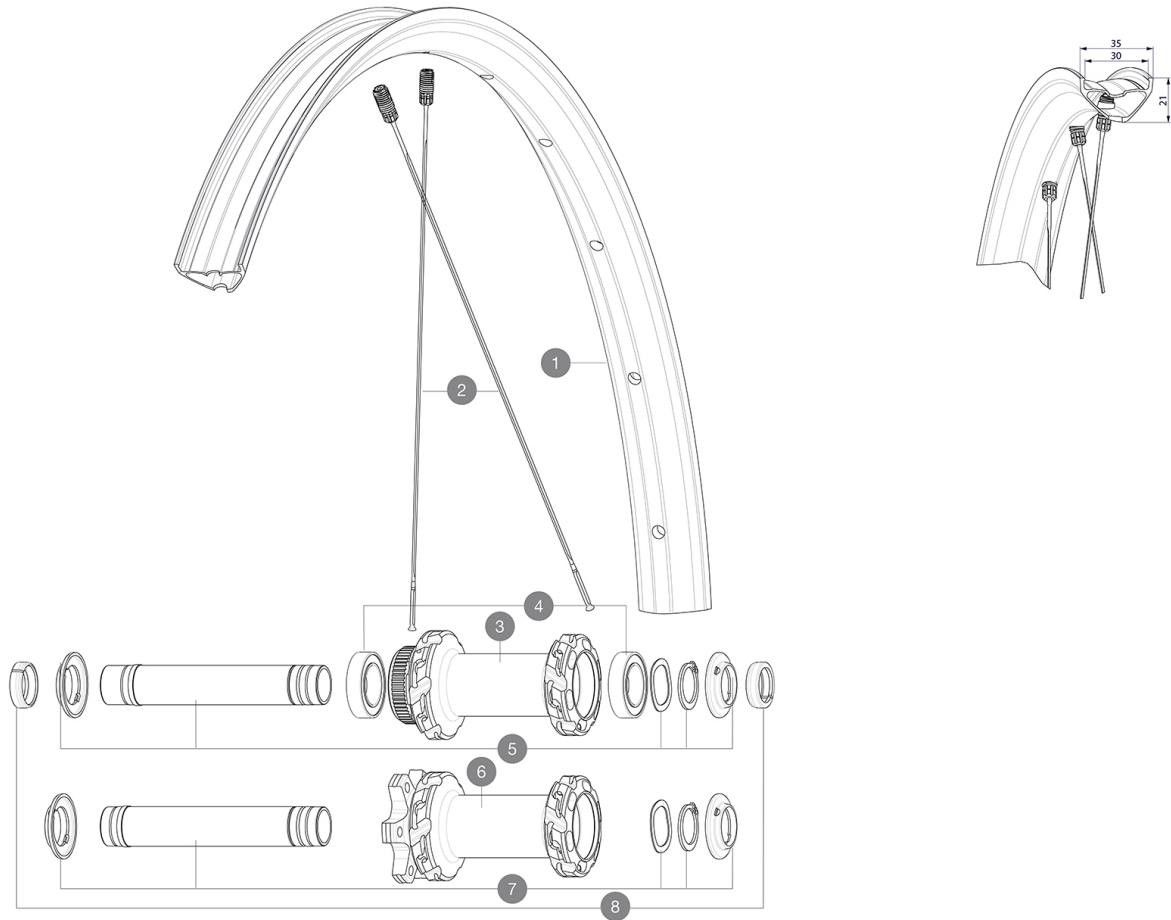

MAVIC Crossmax XL 27

ASTM CATEGORY 4 : ENDURO AND TRAIL RIDING

For a longer longevity of the wheel, Mavic recommends that the total weight supported by the wheels doesn't exceed 120kg, bike included

Recommended tyre sizes: 60mm to 76mm (2.35" to 3.0")

REFERENZEN RÄDER

F90522 Crossmax XL 27,5 Ft Bst*

F91992 Crossmax XL 27,5 DCL Ft Bst*

RIMS

&NBSP;:

1	V3766115	Kit Front/Rear rim Crossmax XL 27,5" MY21
---	----------	---

SPOKES

2	V2388401	Kit 12 Front/Rear Crossmax XL 27,5" butted spoke 279 M7/7 M
---	----------	---

V2374401	TORQUE CAPS 15*31 Adapter MTB QRM Auto > 2019 Frt HUB
----------	---

ADAPTERS

8	V2372501	15mm MTB Axle Cap QRM Auto From 2019
	99694101	2 REDUCERS 15/9mm

MAVIC Crossmax XL 27

2021
FRONT

GELIEFERT MIT

- **ETRTO size 29"** : 622x30TC

Asymmetrical rim design

- **ETRTO size 27.5"** : 584x30TC

Fore
SUP

SPEICHEN

- **Material** : steel
- **Shape** : straight pull, flat, double butted
- **Count** : 24 front and rear
- **Lacing** : front and rear crossed 2, contactless