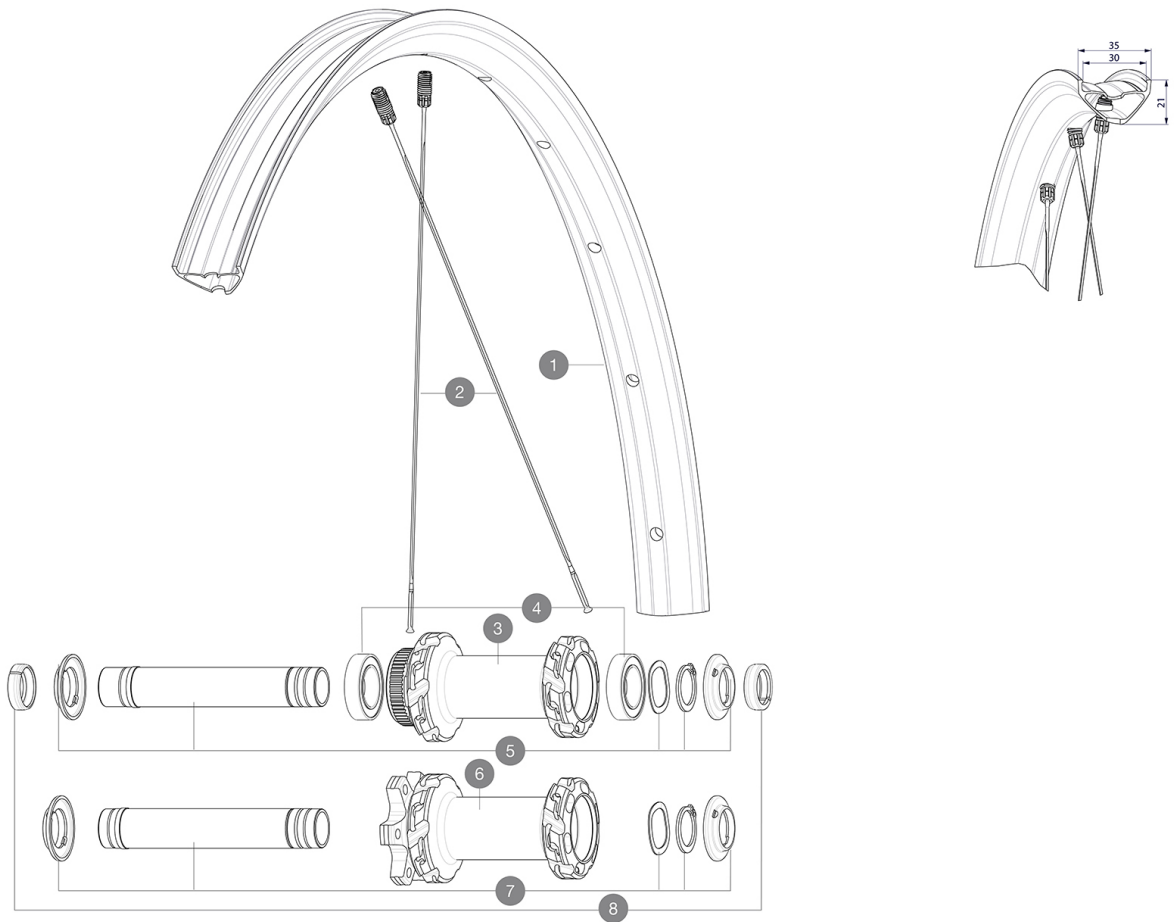

Crossmax XL 27

参照ホイール

F90522	Crossmax XL 27,5 Ft Bst*	F91992	Crossmax XL 27,5 DCL Ft Bst*
--------	--------------------------	--------	------------------------------

ASTM A486 4 : 120mm x 60mm x 76mm (2.35" x 3.0")

RIMS

&NBSP;:

1	V3766115	Kit Front/Rear rim Crossmax XL 27,5" MY21
---	----------	---

SPOKES

2	V2388401	Kit 12 Front/Rear Crossmax XL 27,5" butted spoke 279 M7/7 M
---	----------	---

HUB SHELLS

3	N/A	HUB BODY
4	V2500901	KIT BEARINGS 18x30x7 + WAVED WASHER + CLIP
5	V2375601	Kit 110mm axle QRM auto MTB from 2019 DCL
6	N/A	HUB BODY
7	V2372401	KIT 110mm AXLE QRM AUTO MTB > 2019

OPTIONS

V2374401	TORQUE CAPS 15°31 Adapter MTB QRM Auto > 2019 Frt HUB
----------	---

ADAPTERS

8	V2372501	15mm MTB Axle Cap QRM Auto From 2019
	99694101	2 REDUCERS 15/9mm

MAVIC Crossmax XL 27

付属品

UST (129 838 01)	
UST (325 423 01)	
UST 2 UST	
FORE	

COMPATIBILITY

HG9 XD Micro Spline	
12x148mm	
15x110mm	

Specifications

リム

- : 622x30mm
- : S6000 UST
- : 29" 622x30TC
- Asymmetrical rim design
- ETRTO size 27.5" : 584x30TC
- FORE
- SUP

スポーク

- : 24
- : 24
- : 24