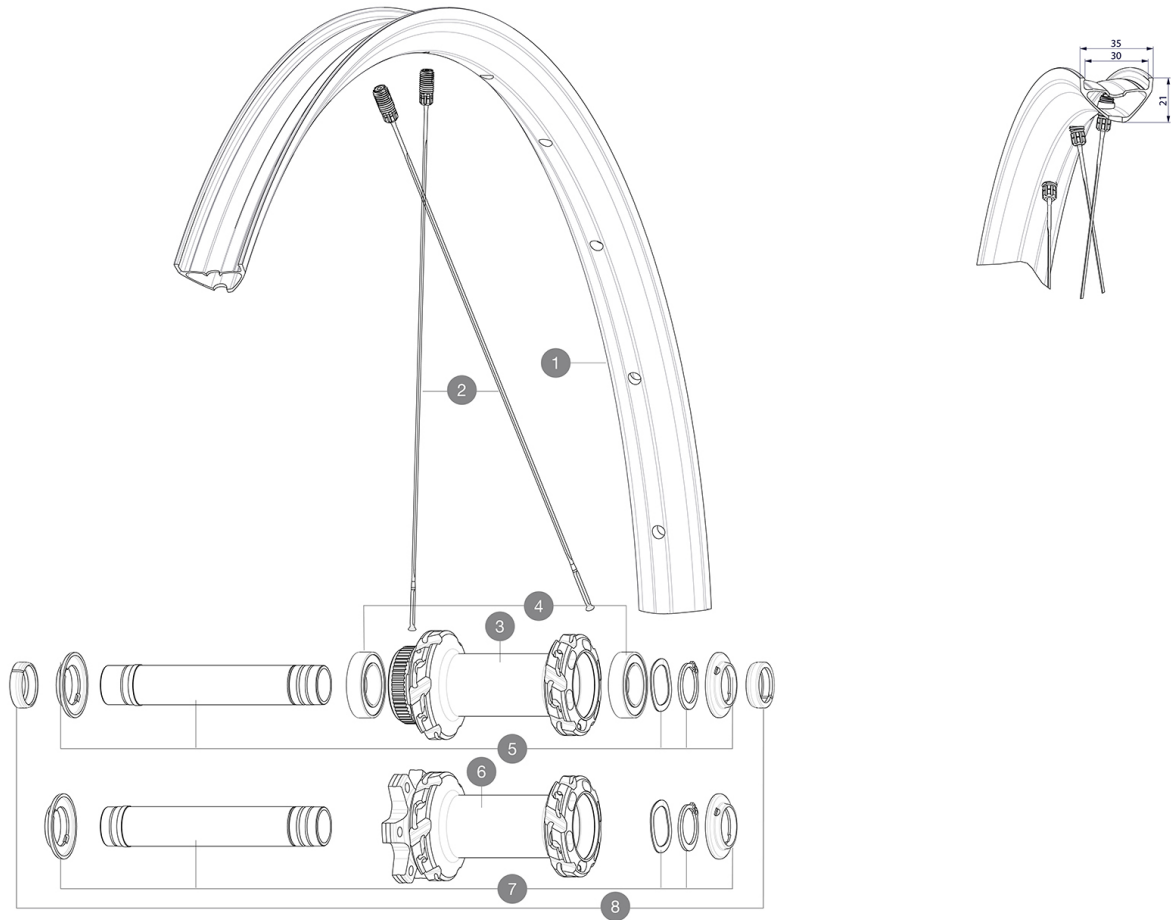

ASTM CATEGORY 4 : ENDURO AND TRAIL RIDING

For a longer longevity of the wheel, Mavic recommends that the total weight supported by the wheels doesn't exceed 120kg, bike included
Recommended tyre sizes: 60mm to 76mm (2.35" to 3.0")

REFERENCES WHEELS

F90522	Crossmax XL 27,5 Ft Bst*	F91992	Crossmax XL 27,5 DCL Ft Bst*
--------	--------------------------	--------	------------------------------

RIMS

&NBSP;:

1	V3766115	Kit Front/Rear rim Crossmax XL 27,5" MY21
---	----------	---

SPOKES

2	V2388401	Kit 12 Front/Rear Crossmax XL 27,5" butted spoke 279 M7/7 M
---	----------	---

HUB SHELLS

3	N/A	HUB BODY
4	V2500901	KIT BEARINGS 18x30x7 + WAVED WASHER + CLIP
5	V2375601	Kit 110mm axle QRM auto MTB from 2019 DCL
6	N/A	HUB BODY
7	V2372401	KIT 110mm AXLE QRM AUTO MTB > 2019

Asymmetrical rim design

- **ETRTO size 27.5"** : 584x30TC

Black Shield treatment (protects your rim against impacts and scratches)

Fore

SUP

SPOKES

- **Material** : steel
- **Shape** : straight pull, flat, double butted
- **Count** : 24 front and rear
- **Lacing** : front and rear crossed 2, contactless