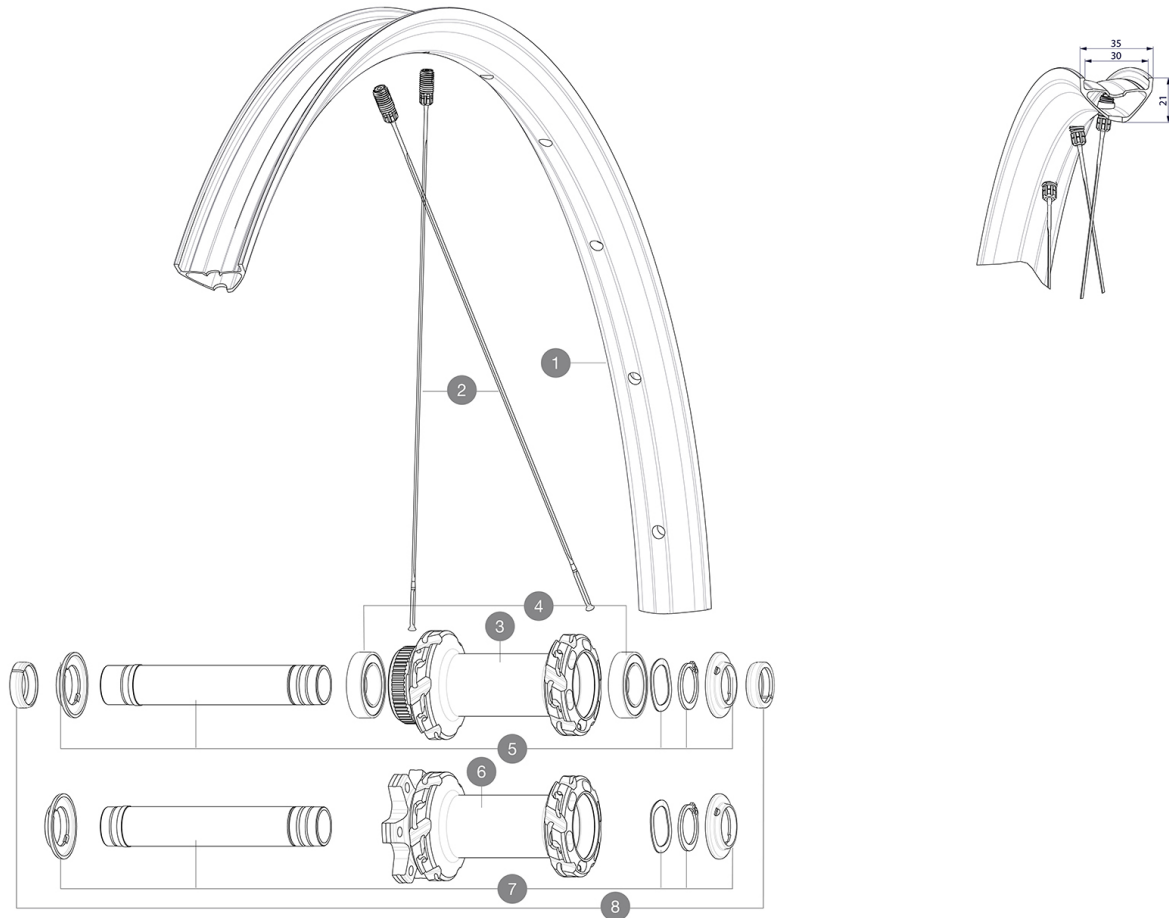

MAVIC Crossmax XL 27

2021
FRONT

ASTM CATEGORY 4 : ENDURO AND TRAIL RIDING

For a longer longevity of the wheel, Mavic recommends that the total weight supported by the wheels doesn't exceed 120kg, bike included

Recommended tyre sizes: 60mm to 76mm (2.35" to 3.0")

RUEDAS REFERENCIAS

F90522 Crossmax XL 27,5 Ft Bst*

F91992 Crossmax XL 27,5 DCL Ft Bst*

RIMS

&NBSP;:

1 V3766115 Kit Front/Rear rim Crossmax XL 27,5" MY21

SPOKES

2 V2388401 Kit 12 Front/Rear Crossmax XL 27,5" butted spoke 279 M7/7 M

HUB SHELLS

3 N/A CUERPO DE BUJE
4 V2500901 KIT BEARINGS 18x30x7 + WAVED WASHER + CLIP
5 V2375601 Kit 110mm axle QRM auto MTB from 2019 DCL
6 N/A CUERPO DE BUJE
7 V2372401 KIT 110mm AXLE QRM AUTO MTB > 2019

OPTIONS

V2374401 TORQUE CAPS 15*31 Adapter MTB QRM Auto > 2019 Frt HUB

ADAPTERS

8 V2372501 15mm MTB Axle Cap QRM Auto From 2019
99694101 2 REDUCERS 15/9mm

ENTREGADO CON

UST valve and accessories (129 838 01)	
Multifonction adjustment wrench (delivered with rear wheel) (325 423 01)	
2 replacement spokes with each wheel	
Fore adjustment wrench	