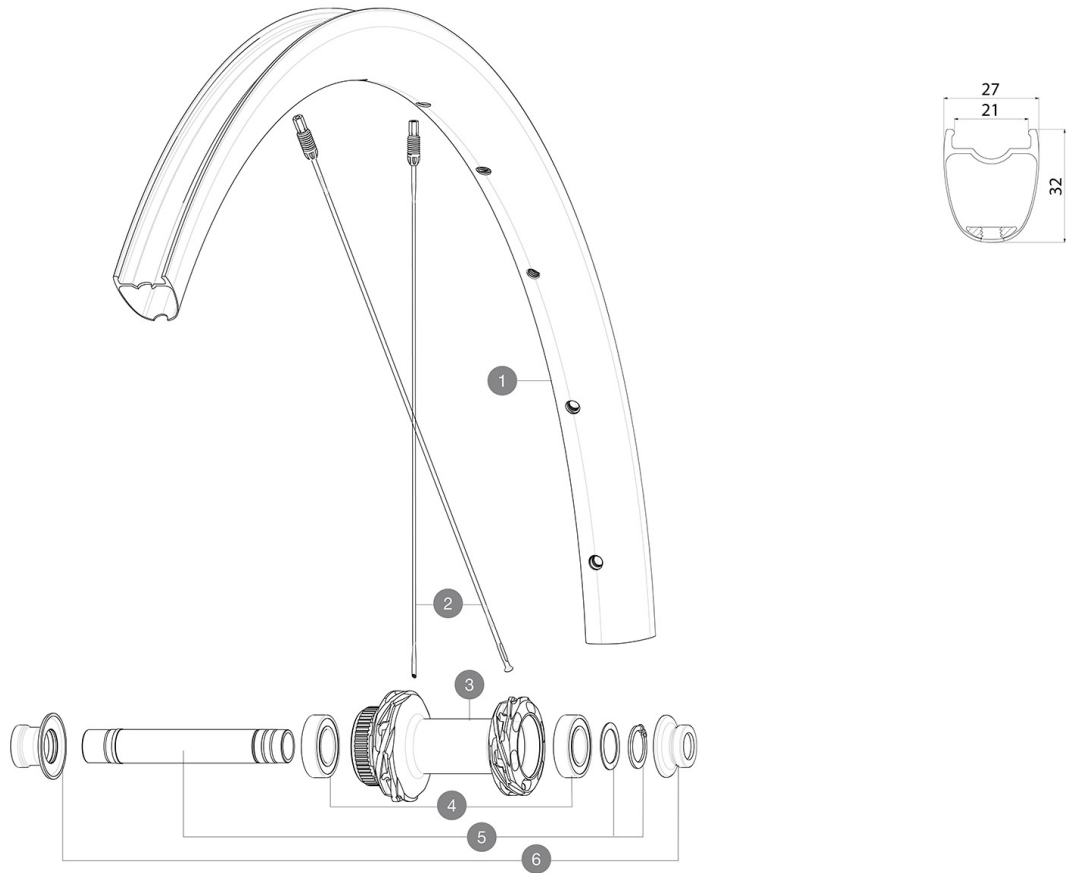

COSMIC SLR 32 DISC

参照ホイール

F92261 COS SLR32 CL 700 12X100

ASTM
2 : +15
120
25 32 mm
ID360
V3790101
N3W
LV4270100

RIMS

&NBSP;:

1	V4094615	Kit Front/Rear rim Cosmic SLR 32 Disc
---	----------	---------------------------------------

SPOKES

2	V4164801	Kit 12 CosmicSLR32 Disc aero sspk M6 291
---	----------	--

HUB SHELLS

3	N/A	HUB BODY
3	N/A	HUB BODY
4	M40129	KIT 2 BEARINGS 6902 15x28x7
5	V2373301	KIT QRM AUTO FRONT AXLE 12mm > 2019

ADAPTERS

6	V2374701	KIT FRONT ROAD FORK REST 12mm FOR J BENT DISC HUB
	V2680301	"Kit Ft Road Adapter 12 >> 9mm"