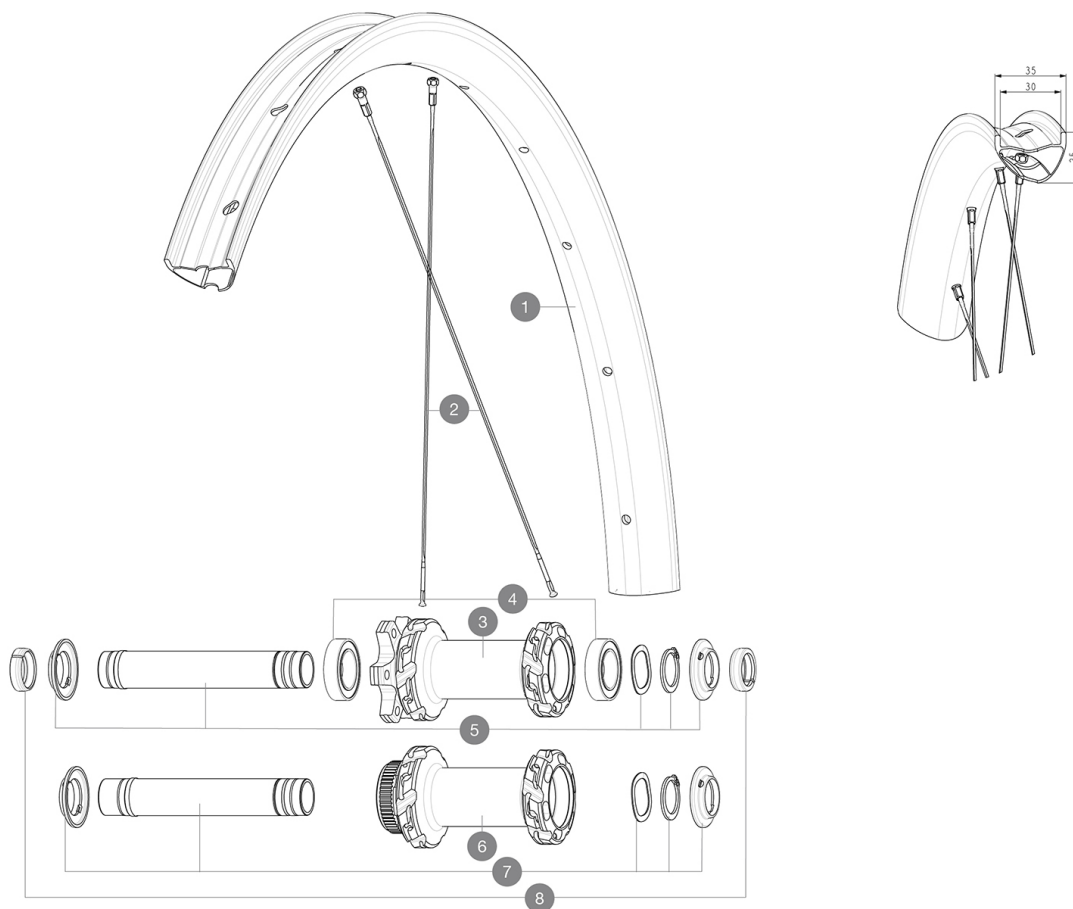

## REFERENCES WHEELS

F91941	CROSSMAX SL ULTIMATE 30 29	F92281	CROSSMAX SL ULTIMATE 30 29
--------	----------------------------	--------	----------------------------

### RIMS

&nbsp;  :

1	V00004631	Kit Front/Rear rim Crossmax SL Ultimate 30
	V3750101	35mm UST Green Tape for 30mm wide rims

### HUB SHELLS

3	N/A	HUB BODY
4	V2500901	KIT BEARINGS 18x30x7 + WAVED WASHER + CLIP
5	V2372401	KIT 110mm AXLE QRM AUTO MTB > 2019
6	N/A	HUB BODY
7	V2375601	Kit 110mm axle QRM auto MTB from 2019 DCL

### WHEEL WEIGHTS