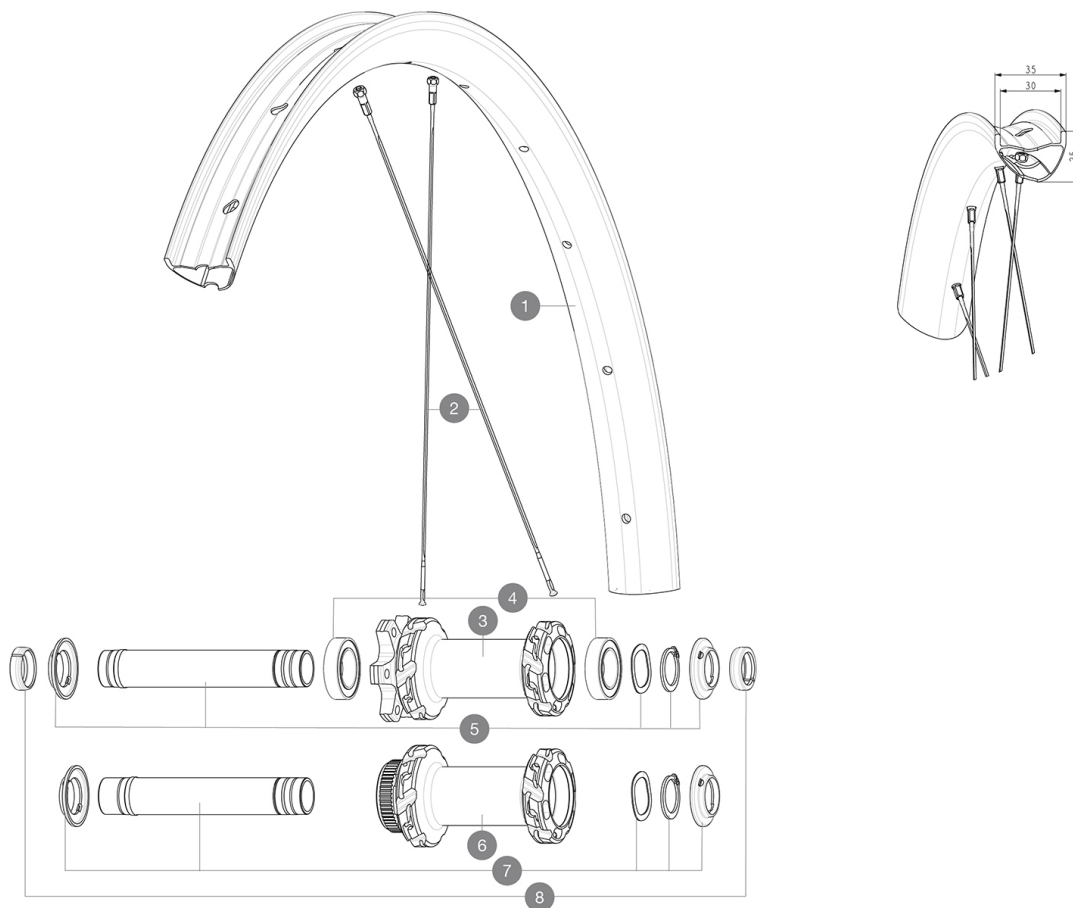

**ASTM CATEGORY 3 : CROSS COUNTRY**

Maximum tyre pressure: 2.35bar/34PSI with a 52mm tyre - 1.25bar/18PSI with a 125mm tyre  
 For a longer longevity of the wheel, Mavic recommends that the total weight supported by the wheels doesn't exceed 150kg, bike included  
 Minimum tyre size: width 52mm - pressure max. 2.35Bar/34PSI  
 Recommended tire sizes: 50mm to 76mm (2.0" to 3.0")  
 Non-Boost : 15 to 9mm front adapter for quick release ([99694101])

**REFERENCES WHEELS**

F91941	XMAXSLULT 30 CL 29 BST	F92281	XMAXSLULT 30 INT 29 BST
--------	------------------------	--------	-------------------------

**RIMS**

&NBSP::

<b>1</b>	V00004631 V3750101	Kit Front/Rear rim Crossmax SL Ultimate 30 35mm UST Green Tape for 30mm wide rims
----------	-----------------------	--

**SPOKES**

<b>2</b>	V00065231	Kit12Fr/Rr MTBcarb29 ss spk293
<b>2</b>	V2389101	Kit 12Fr/Rr XmaxSL Ultimate spk293+np&w while stock lasts

**HUB SHELLS**

<b>3</b>	N/A	HUB BODY
<b>4</b>	V2500901	KIT BEARINGS 18x30x7 + WAVED WASHER + CLIP
<b>5</b>	V2372401	KIT 110mm AXLE QRM AUTO MTB > 2019
<b>6</b>	N/A	HUB BODY
<b>7</b>	V2375601	Kit 110mm axle QRM auto MTB from 2019 DCL

**OPTIONS**

V2374401	TORQUE CAPS 15*31 Adapter MTB QRM Auto > 2019 Frt HUB
----------	---

**ADAPTERS**

<b>8</b>	V00148901 99694101	KIT FT MTB FORK REST 15x110 26 ADAPTER Ft 15 to 9mm QR
----------	-----------------------	---