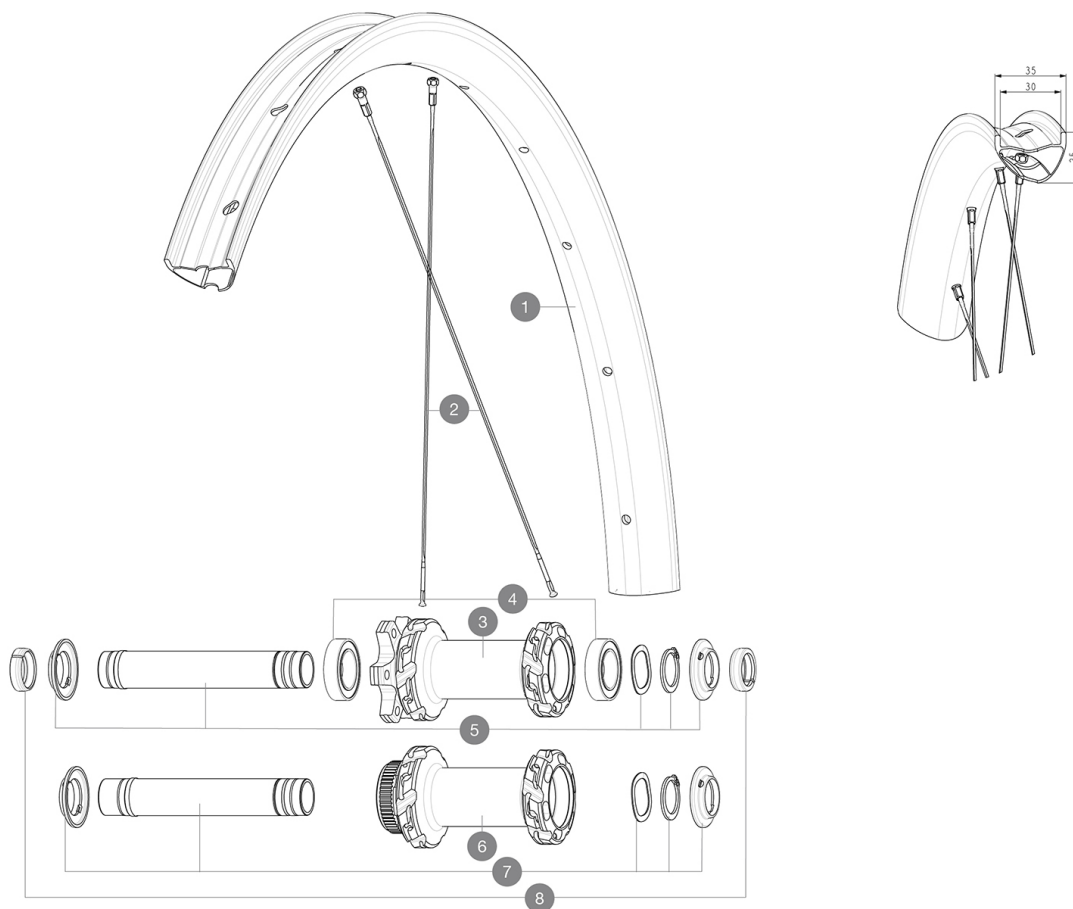

REFERENCES WHEELS

F91941	CROSSMAX SL ULTIMATE 30 29	F92281	CROSSMAX SL ULTIMATE 30 29
--------	----------------------------	--------	----------------------------

RIMS

&NBSP;:

1	V00004631	Kit Front/Rear rim Crossmax SL Ultimate 30
	V3750101	35mm UST Green Tape for 30mm wide rims

SPOKES

2	V2389101	Kit 12Fr/Rr XmaxSL Ultimate spk293+np&w
----------	----------	---

HUB SHELLS

3	N/A	HUB BODY
4	V2500901	KIT BEARINGS 18x30x7 + WAVED WASHER + CLIP
5	V2372401	KIT 110mm AXLE QRM AUTO MTB > 2019
6	N/A	HUB BODY
7	V2375601	Kit 110mm axle QRM auto MTB from 2019 DCL

OPTIONS

V2374401	TORQUE CAPS 15*31 Adapter MTB QRM Auto > 2019 Frt HUB
----------	---

ADAPTERS

8	V2372501	15mm MTB Axle Cap QRM Auto From 2019
	99694101	ADAPTER Ft 15 to 9mm QR

CROSSMAX SL ULTIMATE 30 29

Specifications

WHEEL WEIGHTS