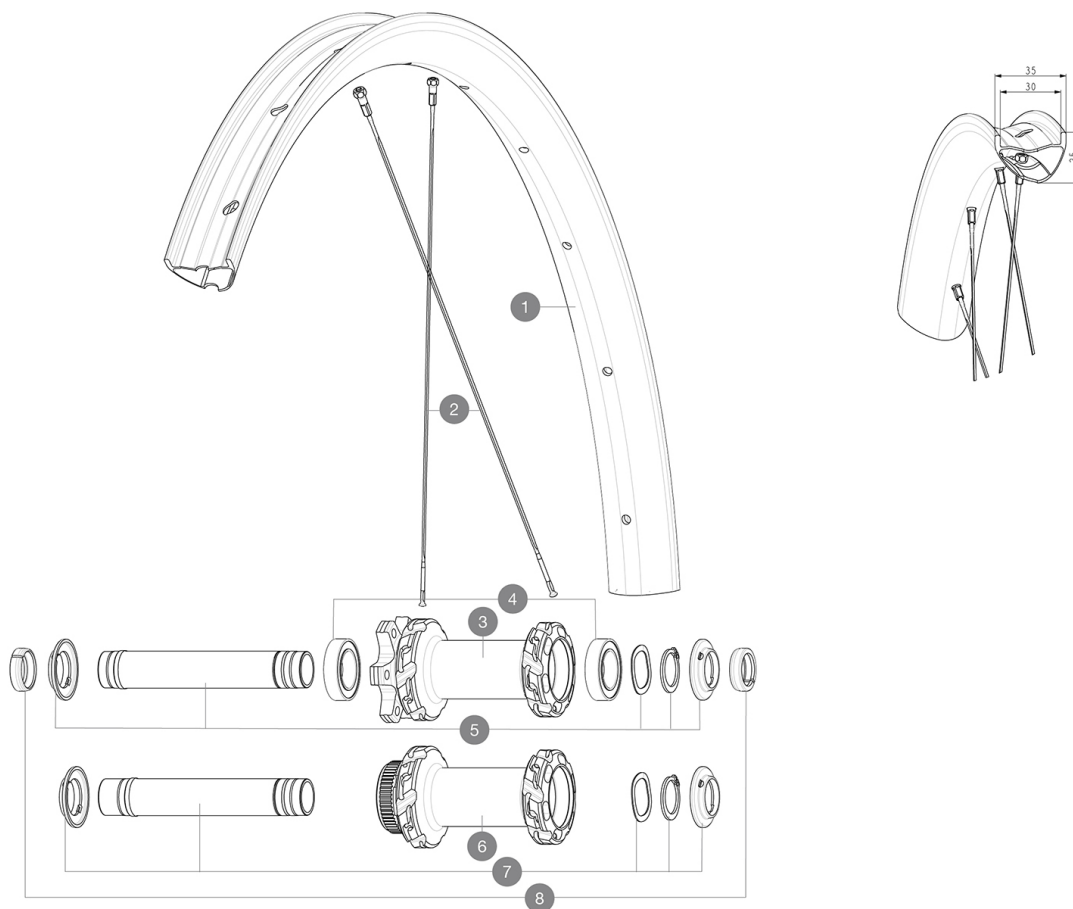

**REFERENCES WHEELS**

F91941	CROSSMAX SL ULTIMATE 30 29	F92281	CROSSMAX SL ULTIMATE 30 29
--------	----------------------------	--------	----------------------------

**RIMS**

&nbsp;  :

<b>1</b>	V00004631	Kit Front/Rear rim Crossmax SL Ultimate 30
	V3750101	35mm UST Green Tape for 30mm wide rims

**SPOKES**

<b>2</b>	V2389101	Kit 12Fr/Rr XmaxSL Ultimate spk293+np&w
----------	----------	---

**HUB SHELLS**

<b>3</b>	N/A	HUB BODY
<b>4</b>	V2500901	KIT BEARINGS 18x30x7 + WAVED WASHER + CLIP
<b>5</b>	V2372401	KIT 110mm AXLE QRM AUTO MTB > 2019
<b>6</b>	N/A	HUB BODY
<b>7</b>	V2375601	Kit 110mm axle QRM auto MTB from 2019 DCL

**OPTIONS**

V2374401	TORQUE CAPS 15*31 Adapter MTB QRM Auto > 2019 Frt HUB
----------	---

**ADAPTERS**

<b>8</b>	V2372501	15mm MTB Axle Cap QRM Auto From 2019
	99694101	ADAPTER Ft 15 to 9mm QR

### WHEEL WEIGHTS