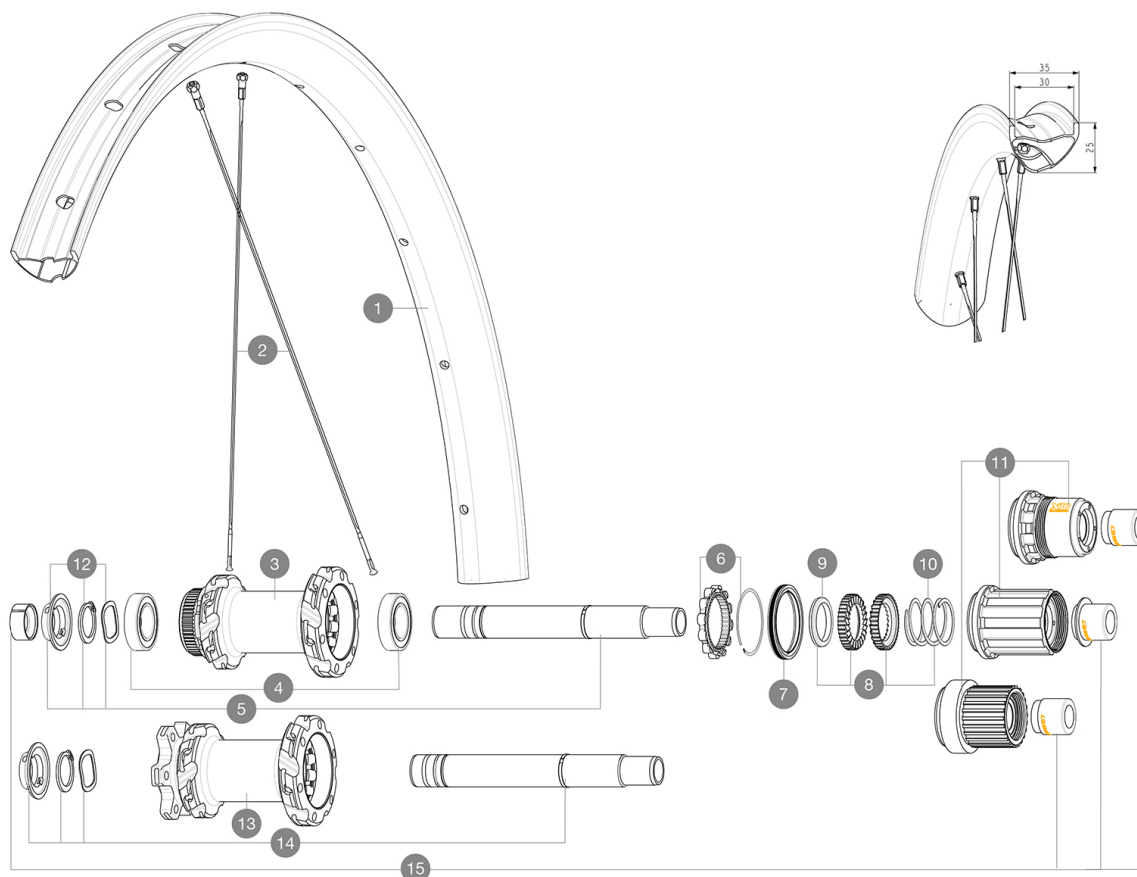

REFERENCES WHEELS

R39962 CROSSMAX SL ULTIMATE 30 29
R38941 CROSSMAX SL ULTIMATE 30 29

R39771 CROSSMAX SL ULTIMATE 30 29

RIMS

&NBSP;:

1	V00004631 V3750101	Kit Front/Rear rim Crossmax SL Ultimate 30 35mm UST Green Tape for 30mm wide rims
---	-----------------------	--

SPOKES

2	V2389101	Kit 12Fr/Rr XmaxSL Ultimate spk293+np&w
---	----------	---

HUB SHELLS

3	N/A	HUB BODY
4	M40076	HUB BEARINGS 17x30x7 6903 x 2
5	V2375701	Kit ID360 148 DCL axle with circlip
6	V2252701	KIT ID360 INSERT SHAPED EAR LOBE > 2017
7	V2251601	KIT ID360 SEAL + GREASE
8	V2375201	KIT ID360 24 TEETH 2 RATCHET + MTB SPRING + PAD (specific)
9	V2375401	KIT ID360 MTB 24T 3 NOISE REDUCING PADS
10	V2372901	KIT 3 ID360 MTB SPRINGS
11	V3780101	HG9 Alloy MTB Freewheel Body ID360
11	V3740101	XD MTB Freewheel Body ID360
11	V3990101	MicroSpline MTB Freewheel Body ID360
12	V2373001	KIT ADJUST. SYSTEM QRM AUTO ID360 for 17x30x7 bearing
13	N/A	HUB BODY
14	V2372201	KIT ID360 148 D6T AXLE WITH CLIP

OPTIONS

8	V2372801	KIT ID360 2x40 TEETH RATCHETS + MTB SPRING + GREASE + PAD
---	----------	---

ADAPTERS

15	V2510701 V2510801	ID360V2RrAxleAdapt12x142/148 ID360 V2 RrAxleAdapt9x135
----	----------------------	---

CROSSMAX SL ULTIMATE 30 29

Specifications

WHEEL WEIGHTS

755