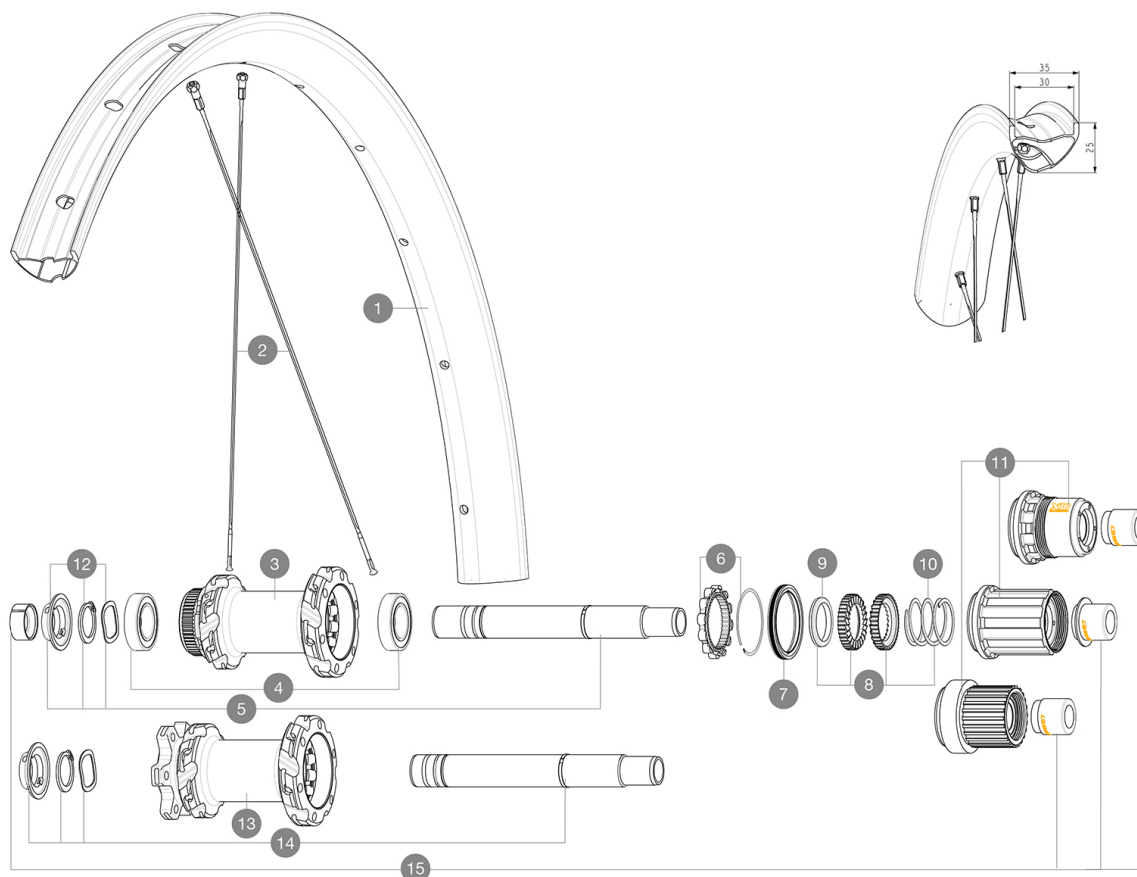

## REFERENCES WHEELS

R38941 CROSSMAX SL ULTIMATE 30 29  
R39771 CROSSMAX SL ULTIMATE 30 29

R39962 CROSSMAX SL ULTIMATE 30 29

## RIMS

&amp;NBSP;:

1	V00004631 V3750101	Kit Front/Rear rim Crossmax SL Ultimate 30 35mm UST Green Tape for 30mm wide rims
---	-----------------------	--

## HUB SHELLS

3	N/A	HUB BODY
4	M40076	HUB BEARINGS 17x30x7 6903 x 2
5	V2375701	Kit ID360 148 DCL axle with circlip
6	V2252701	KIT ID360 INSERT SHAPED EAR LOBE > 2017
7	V2251601	KIT ID360 SEAL + GREASE
8	V2375201	KIT ID360 24 TEETH 2 RATCHET + MTB SPRING + PAD (specific)
9	V2375401	KIT ID360 MTB 24T 3 NOISE REDUCING PADS
10	V2372901	KIT 3 ID360 MTB SPRINGS
11	V3780101	HG9 Alloy MTB Freewheel Body ID360
11	V3740101	XD MTB Freewheel Body ID360
11	V3990101	MicroSpline MTB Freewheel Body ID360
12	V2373001	KIT ADJUST. SYSTEM QRM AUTO ID360 for 17x30x7 bearing
13	N/A	HUB BODY
14	V2372201	KIT ID360 148 D6T AXLE WITH CLIP

### WHEEL WEIGHTS

755