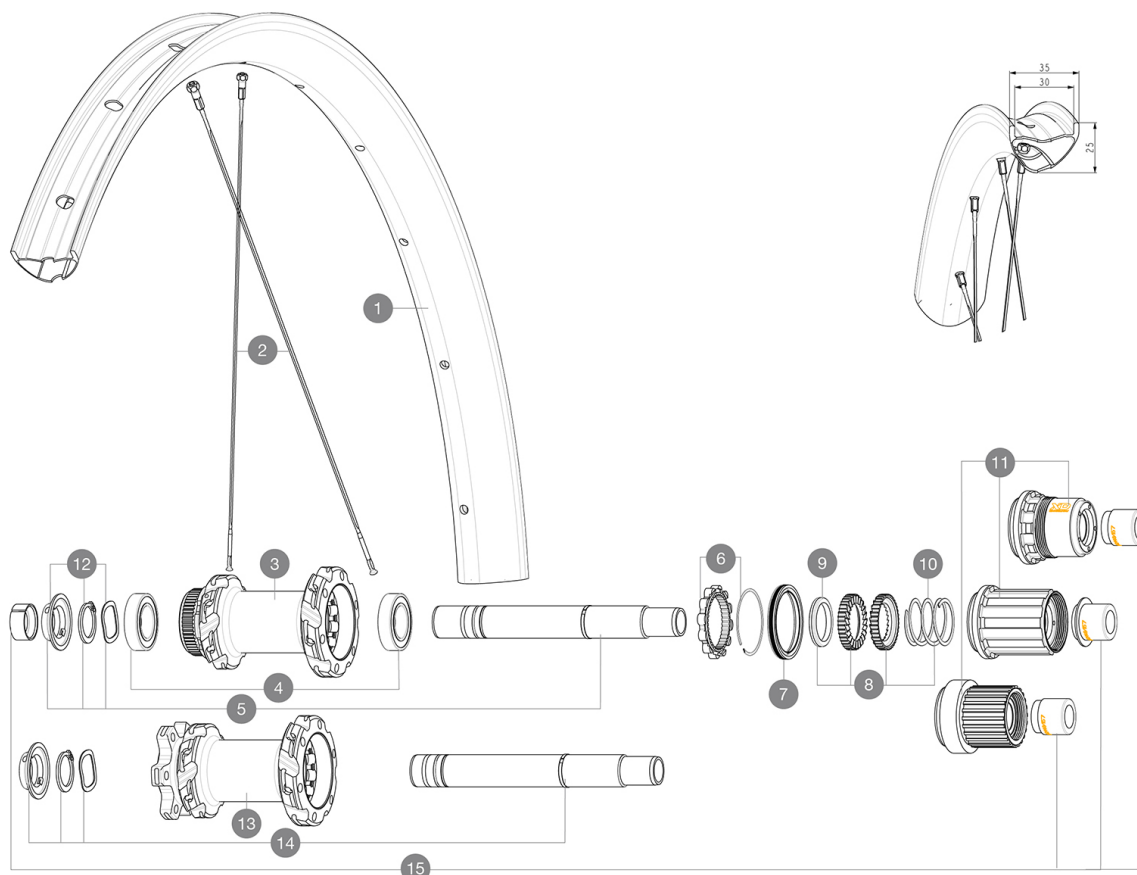

REFERENCES WHEELS

R39962 CROSSMAX SL ULTIMATE 30 29
R38941 CROSSMAX SL ULTIMATE 30 29

R39771 CROSSMAX SL ULTIMATE 30 29

RIMS

&NBSP;:

1	V00004631 V3750101	Kit Front/Rear rim Crossmax SL Ultimate 30 35mm UST Green Tape for 30mm wide rims
---	-----------------------	--

SPOKES

2	V2389101	Kit 12Fr/Rr XmaxSL Ultimate spk293+np&w
---	----------	---

HUB SHELLS

3	N/A	HUB BODY
4	M40076	HUB BEARINGS 17x30x7 6903 x 2
5	V2375701	Kit ID360 148 DCL axle with circlip
6	V2252701	KIT ID360 INSERT SHAPED EAR LOBE > 2017
7	V2251601	KIT ID360 SEAL + GREASE
8	V2375201	KIT ID360 24 TEETH 2 RATCHET + MTB SPRING + PAD (specific)
9	V2375401	KIT ID360 MTB 24T 3 NOISE REDUCING PADS
10	V2372901	KIT 3 ID360 MTB SPRINGS
11	V3740101	XD MTB Freewheel Body ID360
11	V3990101	MicroSpline MTB Freewheel Body ID360
11	V3780101	HG9 Alloy MTB Freewheel Body ID360
12	V2373001	KIT ADJUST. SYSTEM QRM AUTO ID360 for 17x30x7 bearing
13	N/A	HUB BODY
14	V2372201	KIT ID360 148 D6T AXLE WITH CLIP

OPTIONS

8	V2372801	KIT ID360 2x40 TEETH RATCHETS + MTB SPRING + GREASE + PAD
---	----------	---

ADAPTERS

15	V2510701 V2510801	ID360V2RrAxleAdapt12x142/148 ID360 V2 RrAxleAdapt9x135
----	----------------------	---

CROSSMAX SL ULTIMATE 30

Specifications

WHEEL WEIGHTS