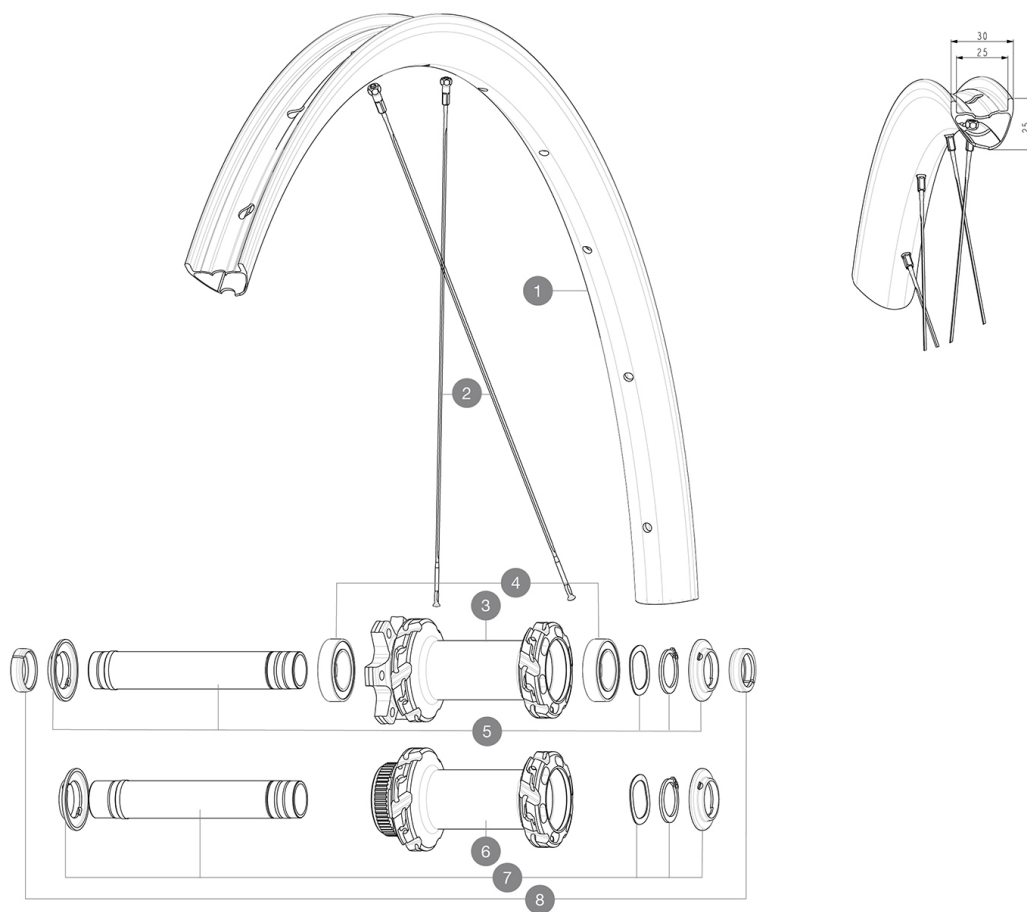

REFERENZEN RÄDER

F93001 CROSSMAX SL R CL 29 BST

F92991 CROSSMAX SL R INT 29 BST

RIMS

&NBSP;:

1	V00004731	Kit Front/Rear rim Crossmax SLR 29" 22
	V2700101	UST Tape 28mm for 25 to 27mm wide rims

SPOKES

2	V2389101	Kit 12Fr/Rr XmaxSL Ultimate spk293+np&w
---	----------	---

HUB SHELLS

3	N/A	NABENKÖRPER
4	V2500901	KIT BEARINGS 18x30x7 + WAVED WASHER + CLIP
5	V2372401	KIT 110mm AXLE QRM AUTO MTB > 2019
6	N/A	NABENKÖRPER
7	V2375601	Kit 110mm axle QRM auto MTB from 2019 DCL

OPTIONS

V2374401	TORQUE CAPS 15*31 Adapter MTB QRM Auto > 2019 Frt HUB
----------	---

ADAPTERS

8	V2372501	15mm MTB Axle Cap QRM Auto From 2019
	99694101	2 REDUCERS 15/9mm

MAVIC *CROSSMAX SL R*

Specifications
RADGEWICHTE