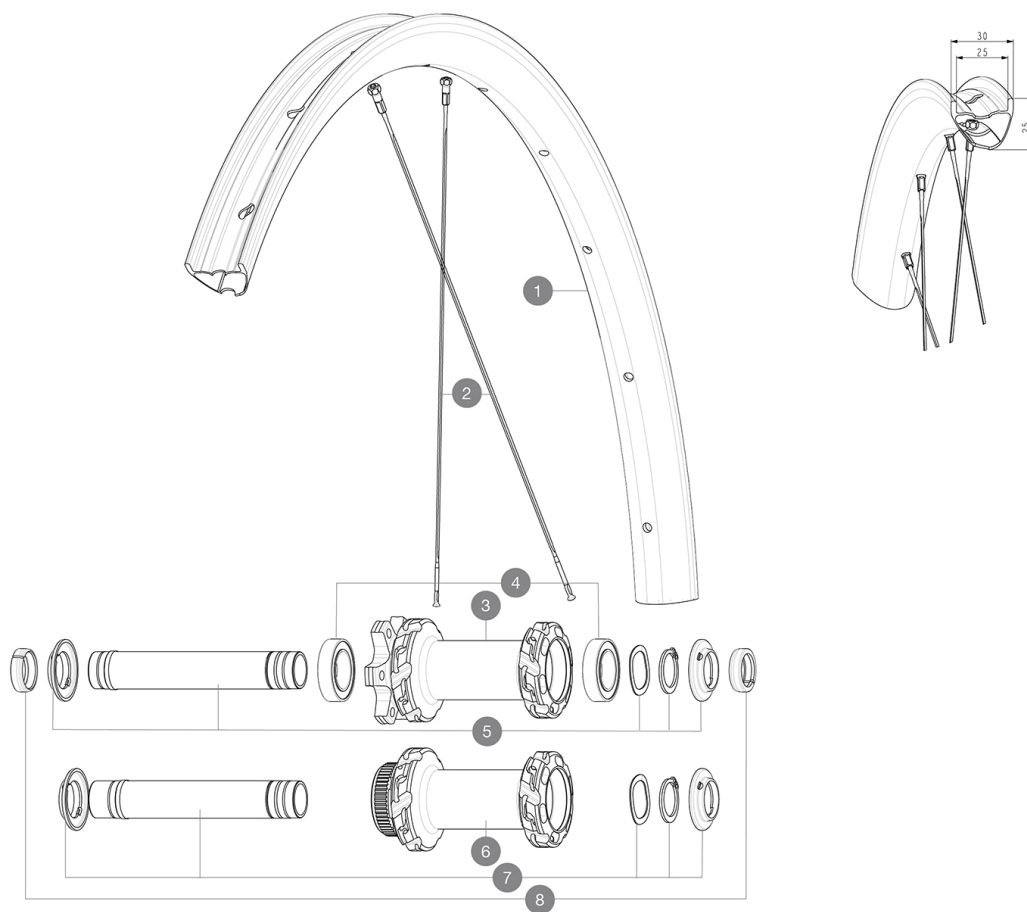

REFERENZEN RÄDER

F93001 CROSSMAX SL R CL 29 BST

F92991 CROSSMAX SL R INT 29 BST

RIMS

&NBSP;:

1	V00004731	Kit Front/Rear rim Crossmax SLR 29" 22
	V2700101	UST Tape 28mm for 25 to 27mm wide rims

SPOKES

2	V2389101	Kit 12Fr/Rr XmaxSL Ultimate spk293+np&w
---	----------	---

HUB SHELLS

3	N/A	NABENKÖRPER
4	V2500901	KIT BEARINGS 18x30x7 + WAVED WASHER + CLIP
5	V2372401	KIT 110mm AXLE QRM AUTO MTB > 2019
6	N/A	NABENKÖRPER
7	V2375601	Kit 110mm axle QRM auto MTB from 2019 DCL

OPTIONS

V2374401	TORQUE CAPS 15*31 Adapter MTB QRM Auto > 2019 Frt HUB
----------	---

ADAPTERS

8	V2372501	15mm MTB Axle Cap QRM Auto From 2019
	99694101	2 REDUCERS 15/9mm

MAVIC *CROSSMAX SL R*

Specifications

RADGEWICHTE