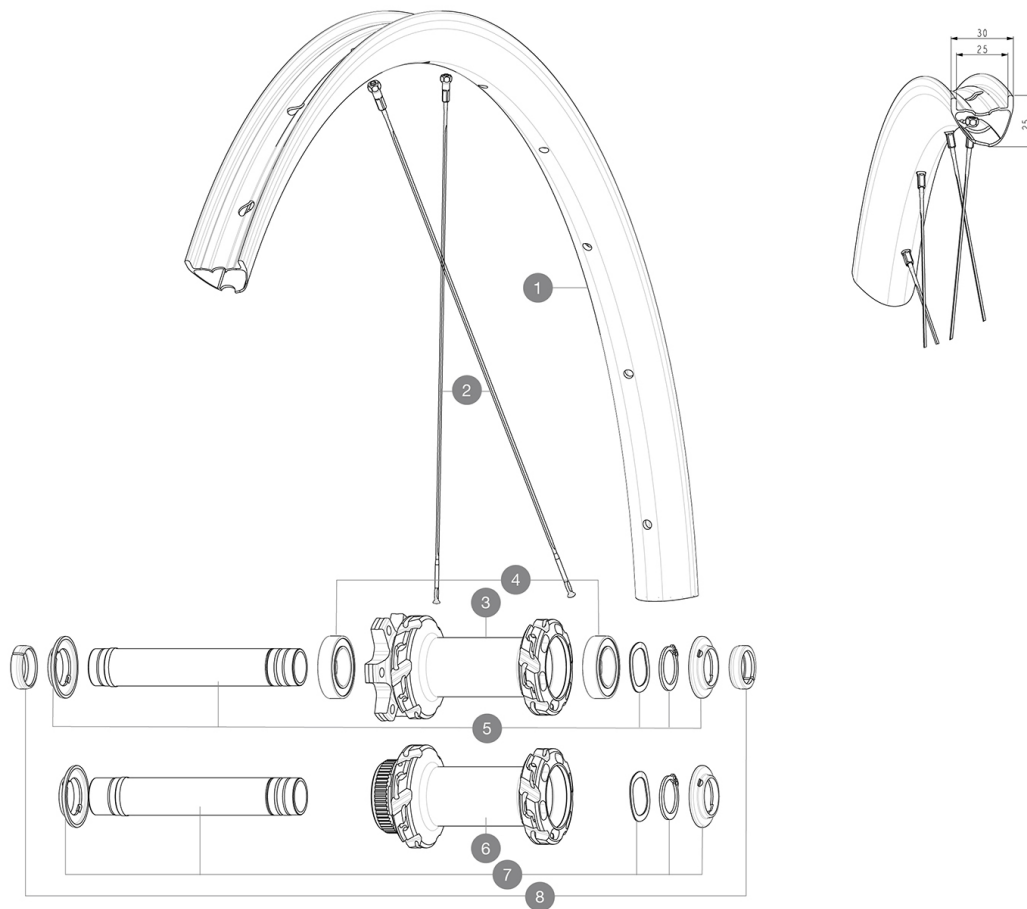

REFERENZEN RÄDER

F93001 CROSSMAX SL R CL 29 BST

F92991 CROSSMAX SL R INT 29 BST

RIMS

&NBSP;:

1	V00004731	Kit Front/Rear rim Crossmax SLR 29" 22
	V2700101	UST Tape 28mm for 25 to 27mm wide rims

SPOKES

2	V2389101	Kit 12Fr/Rr XmaxSL Ultimate spk293+np&w
---	----------	---

HUB SHELLS

3	N/A	NABENKÖRPER
4	V2500901	KIT BEARINGS 18x30x7 + WAVED WASHER + CLIP
5	V2372401	KIT 110mm AXLE QRM AUTO MTB > 2019
6	N/A	NABENKÖRPER
7	V2375601	Kit 110mm axle QRM auto MTB from 2019 DCL

OPTIONS

V2374401	TORQUE CAPS 15*31 Adapter MTB QRM Auto > 2019 Frt HUB
----------	---

ADAPTERS

8	V2372501	15mm MTB Axle Cap QRM Auto From 2019
	99694101	2 REDUCERS 15/9mm

MAVIC *CROSSMAX SL R*

Specifications

RADGEWICHTE