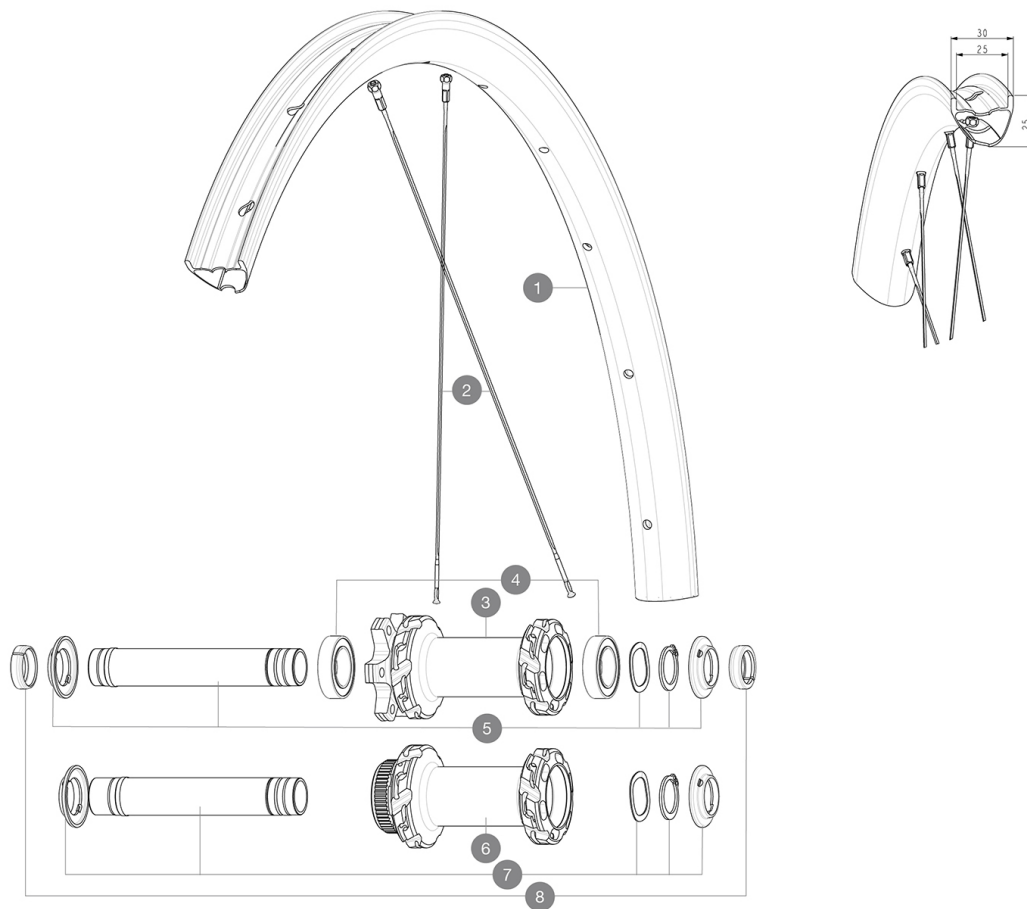

参照ホイール

F93001 CROSSMAX SL R CL 29 BST

F92991 CROSSMAX SL R INT 29 BST

RIMS

&NBSP;:

1	V00004731 V2700101	Kit Front/Rear rim Crossmax SLR 29" 22 UST Tape 28mm for 25 to 27mm wide rims
---	-----------------------	--

SPOKES

2	V2389101	Kit 12Fr/Rr XmaxSL Ultimate spk293+np&w
---	----------	---

HUB SHELLS

3	N/A	HUB BODY
4	V2500901	KIT BEARINGS 18x30x7 + WAVED WASHER + CLIP
5	V2372401	KIT 110mm AXLE QRM AUTO MTB > 2019
6	N/A	HUB BODY
7	V2375601	Kit 110mm axle QRM auto MTB from 2019 DCL

OPTIONS

V2374401	TORQUE CAPS 15*31 Adapter MTB QRM Auto > 2019 Frt HUB
----------	---

ADAPTERS

8	V2372501 99694101	15mm MTB Axle Cap QRM Auto From 2019 2 REDUCERS 15/9mm
---	----------------------	---

CROSSMAX SL R