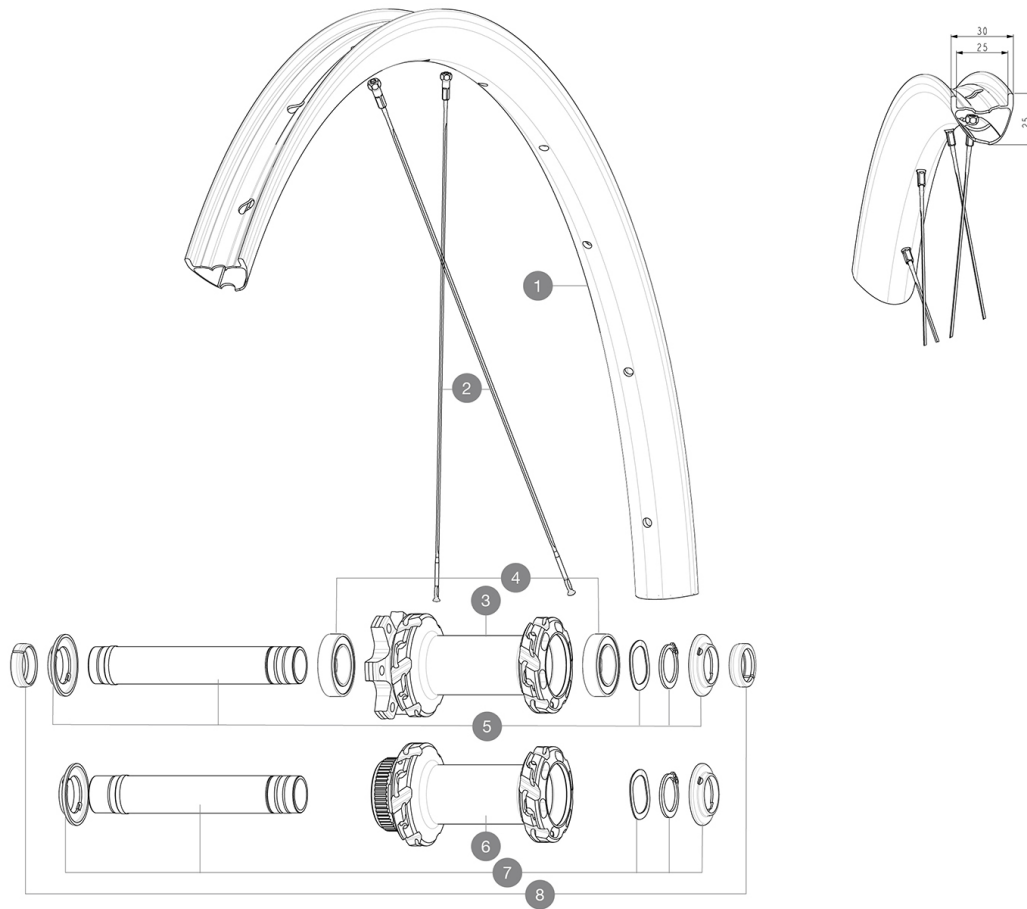

## REFERENCES WHEELS

F93001 CROSSMAX SL R CL 29 BST

F92991 CROSSMAX SL R INT 29 BST

### RIMS

&NBSP;:

1	V00004731	Kit Front/Rear rim Crossmax SLR 29" 22
	V2700101	UST Tape 28mm for 25 to 27mm wide rims

### HUB SHELLS

3	N/A	HUB BODY
4	V2500901	KIT BEARINGS 18x30x7 + WAVED WASHER + CLIP
5	V2372401	KIT 110mm AXLE QRM AUTO MTB > 2019
6	N/A	HUB BODY
7	V2375601	Kit 110mm axle QRM auto MTB from 2019 DCL

### ADAPTERS

8	V2372501	15mm MTB Axle Cap QRM Auto From 2019
	99694101	ADAPTER Ft 15 to 9mm QR

**MAVIC** *CROSSMAX SL R*

***Specifications***

WHEEL WEIGHTS