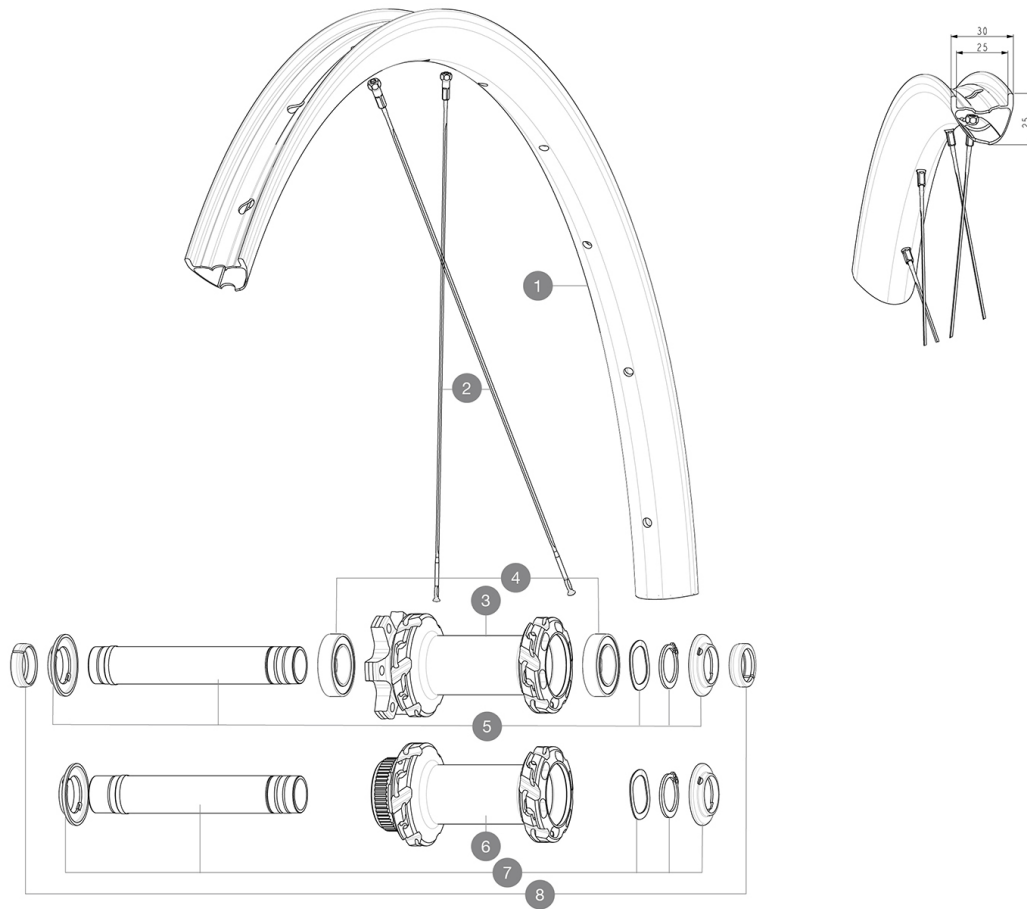

## REFERENCES WHEELS

F93001 CROSSMAX SL R CL 29 BST

F92991 CROSSMAX SL R INT 29 BST

## RIMS

&NBSP;:

1	V00004731	Kit Front/Rear rim Crossmax SLR 29" 22
	V2700101	UST Tape 28mm for 25 to 27mm wide rims

## HUB SHELLS

3	N/A	HUB BODY
4	V2500901	KIT BEARINGS 18x30x7 + WAVED WASHER + CLIP
5	V2372401	KIT 110mm AXLE QRM AUTO MTB > 2019
6	N/A	HUB BODY
7	V2375601	Kit 110mm axle QRM auto MTB from 2019 DCL

## ADAPTERS

8	V2372501	15mm MTB Axle Cap QRM Auto From 2019
	99694101	ADAPTER Ft 15 to 9mm QR

**MAVIC** *CROSSMAX SL R*

***Specifications***

WHEEL WEIGHTS