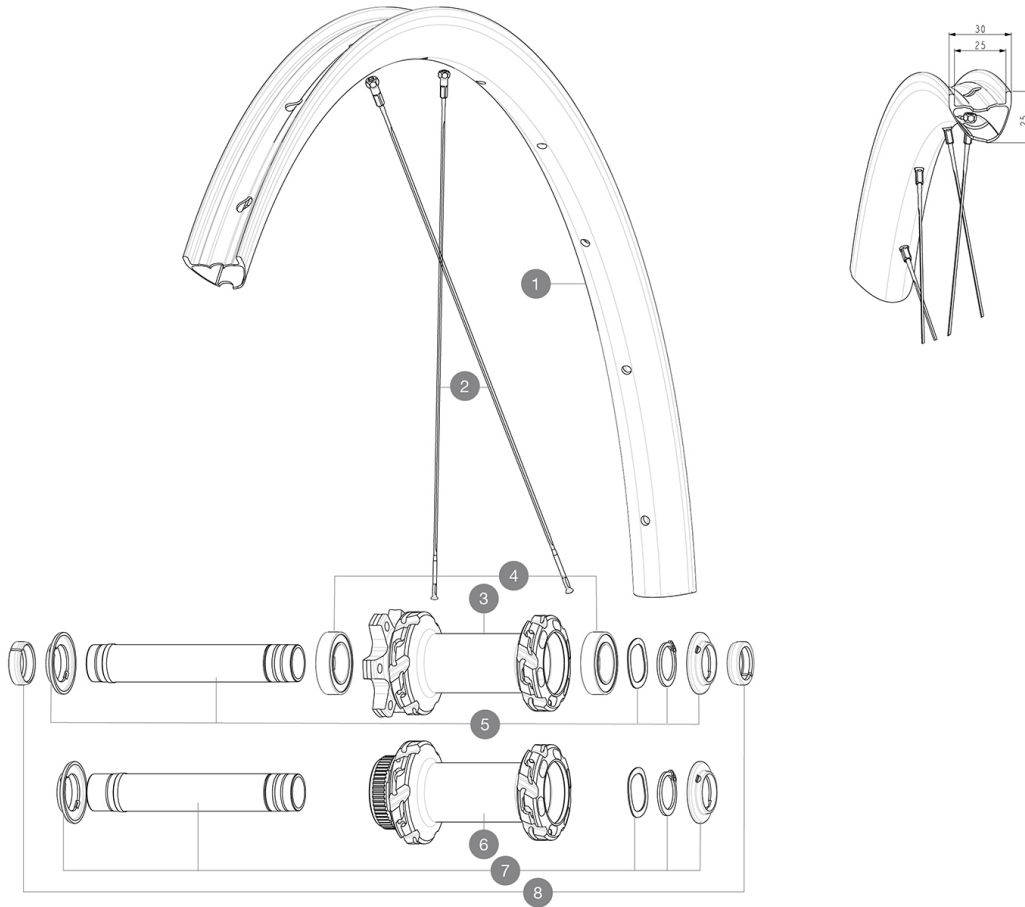

## REFERENCES WHEELS

F93001 CROSSMAX SL R CL 29 BST

F92991 CROSSMAX SL R INT 29 BST

## RIMS

&NBSP;:

1	V00004731	Kit Front/Rear rim Crossmax SLR 29" 22
	V2700101	UST Tape 28mm for 25 to 27mm wide rims

## HUB SHELLS

3	N/A	HUB BODY
4	V2500901	KIT BEARINGS 18x30x7 + WAVED WASHER + CLIP
5	V2372401	KIT 110mm AXLE QRM AUTO MTB > 2019
6	N/A	HUB BODY
7	V2375601	Kit 110mm axle QRM auto MTB from 2019 DCL

## ADAPTERS

8	V2372501	15mm MTB Axle Cap QRM Auto From 2019
	99694101	ADAPTER Ft 15 to 9mm QR

**MAVIC** *CROSSMAX SL R*

**Specifications**  
WHEEL WEIGHTS