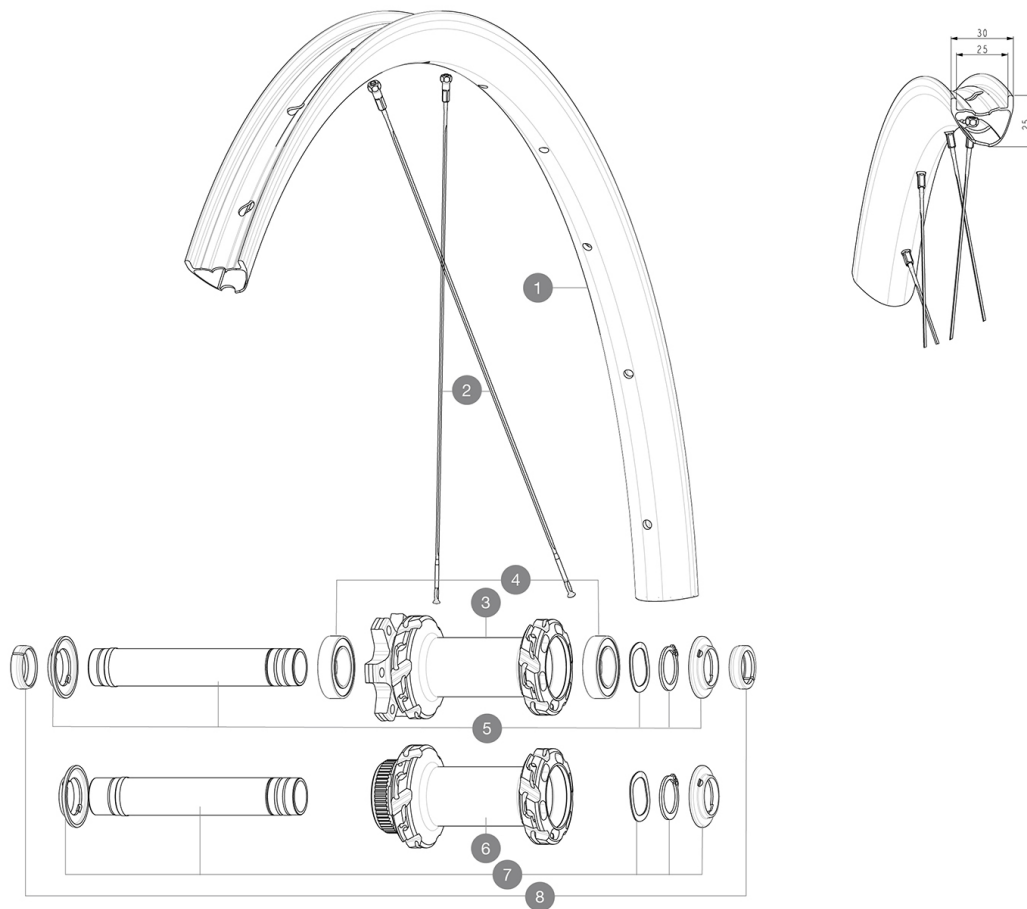

REFERENCES WHEELS

F93001 CROSSMAX SL R CL 29 BST

F92991 CROSSMAX SL R INT 29 BST

RIMS

&NBSP;:

1	V00004731	Kit Front/Rear rim Crossmax SLR 29" 22
	V2700101	UST Tape 28mm for 25 to 27mm wide rims

SPOKES

2	V2389101	Kit 12Fr/Rr XmaxSL Ultimate spk293+np&w
---	----------	---

HUB SHELLS

3	N/A	HUB BODY
4	V2500901	KIT BEARINGS 18x30x7 + WAVED WASHER + CLIP
5	V2372401	KIT 110mm AXLE QRM AUTO MTB > 2019
6	N/A	HUB BODY
7	V2375601	Kit 110mm axle QRM auto MTB from 2019 DCL

OPTIONS

V2374401	TORQUE CAPS 15*31 Adapter MTB QRM Auto > 2019 Frt HUB
----------	---

ADAPTERS

8	V2372501	15mm MTB Axle Cap QRM Auto From 2019
	99694101	ADAPTER Ft 15 to 9mm QR

MAVIC *CROSSMAX SL R*

Specifications

WHEEL WEIGHTS