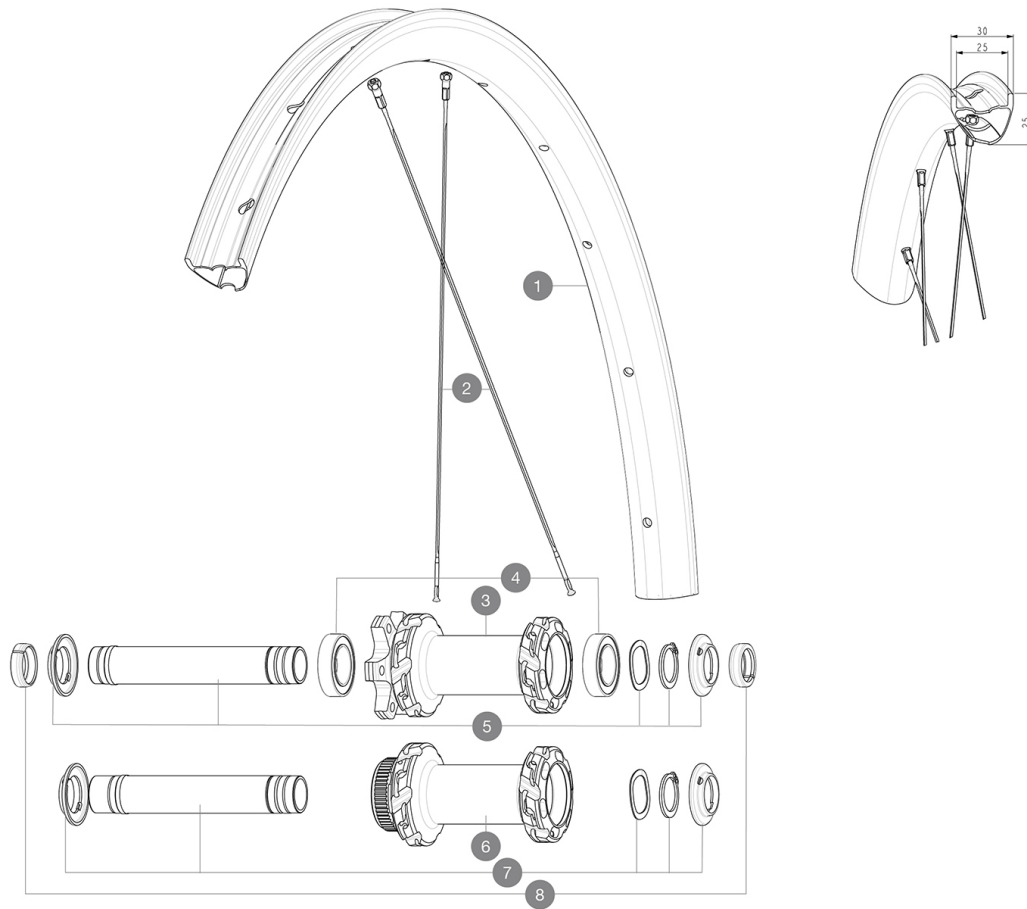

## REFERENCES WHEELS

F93001 CROSSMAX SL R CL 29 BST

F92991 CROSSMAX SL R INT 29 BST

### RIMS

&NBSP;:

1	V00004731	Kit Front/Rear rim Crossmax SLR 29" 22
	V2700101	UST Tape 28mm for 25 to 27mm wide rims

### HUB SHELLS

3	N/A	HUB BODY
4	V2500901	KIT BEARINGS 18x30x7 + WAVED WASHER + CLIP
5	V2372401	KIT 110mm AXLE QRM AUTO MTB > 2019
6	N/A	HUB BODY
7	V2375601	Kit 110mm axle QRM auto MTB from 2019 DCL

### ADAPTERS

8	V2372501	15mm MTB Axle Cap QRM Auto From 2019
	99694101	ADAPTER Ft 15 to 9mm QR

**MAVIC** *CROSSMAX SL R*

**Specifications**  
WHEEL WEIGHTS