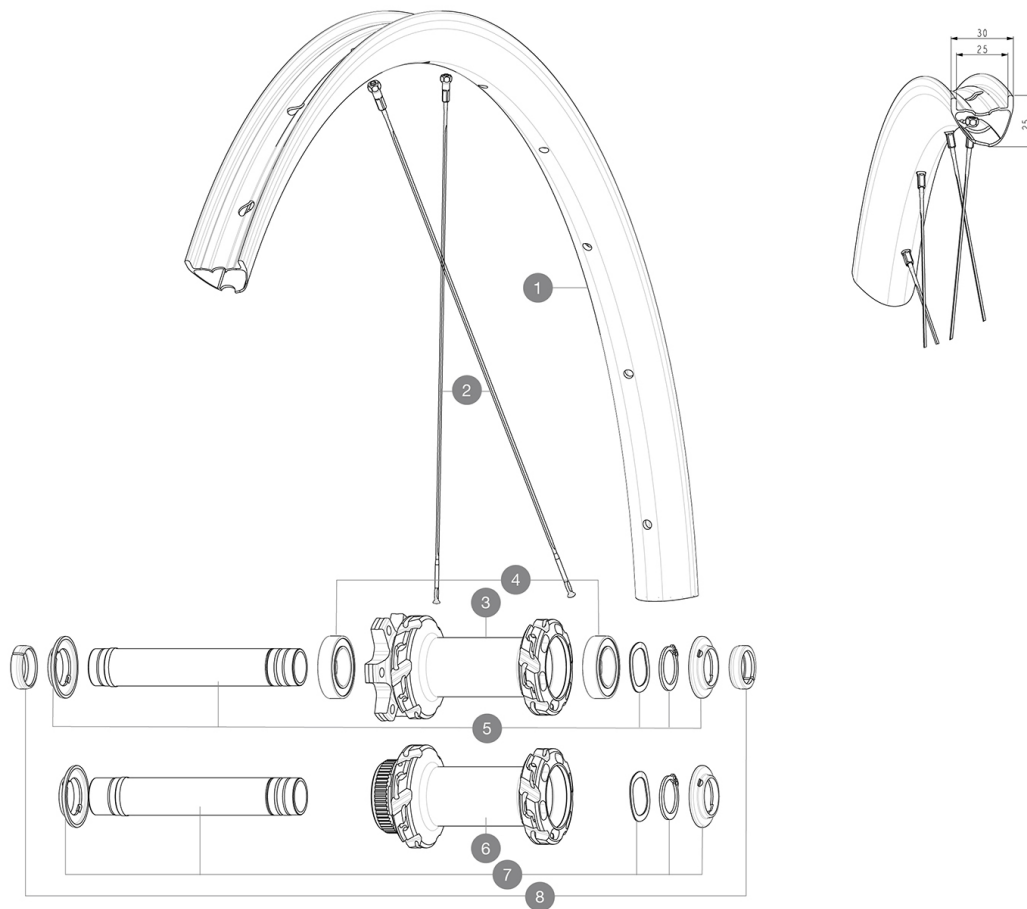

## REFERENCES WHEELS

F93001 CROSSMAX SL R CL 29 BST

F92991 CROSSMAX SL R INT 29 BST

### RIMS

&NBSP;:

1	V00004731	Kit Front/Rear rim Crossmax SLR 29" 22
	V2700101	UST Tape 28mm for 25 to 27mm wide rims

### HUB SHELLS

3	N/A	HUB BODY
4	V2500901	KIT BEARINGS 18x30x7 + WAVED WASHER + CLIP
5	V2372401	KIT 110mm AXLE QRM AUTO MTB > 2019
6	N/A	HUB BODY
7	V2375601	Kit 110mm axle QRM auto MTB from 2019 DCL

### ADAPTERS

8	V2372501	15mm MTB Axle Cap QRM Auto From 2019
	99694101	ADAPTER Ft 15 to 9mm QR

**MAVIC** *CROSSMAX SL R*

***Specifications***

WHEEL WEIGHTS