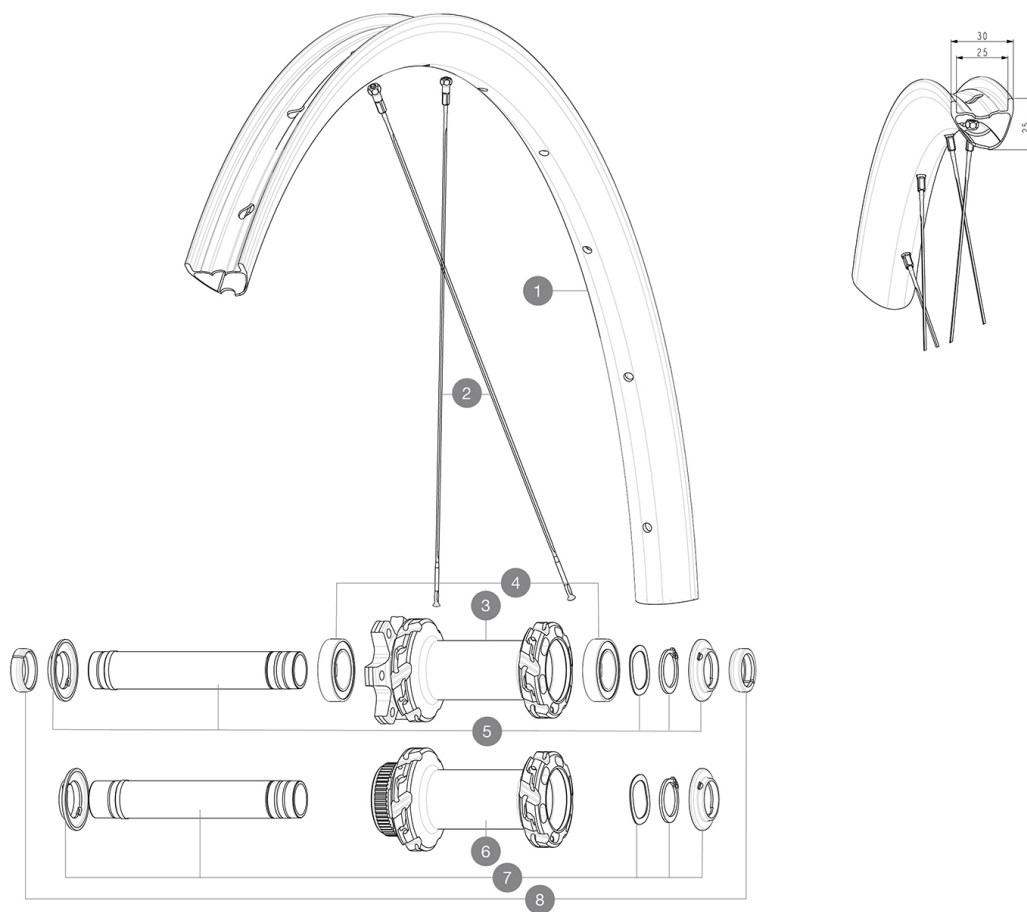

REFERENCES WHEELS

F93001 CROSSMAX SL R CL 29 BST

F92991 CROSSMAX SL R INT 29 BST

RIMS

&NBSP;:

1	V00004731	Kit Front/Rear rim Crossmax SLR 29" 22
	V2700101	UST Tape 28mm for 25 to 27mm wide rims

SPOKES

2	V2389101	Kit 12Fr/Rr XmaxSL Ultimate spk293+np&w
---	----------	---

HUB SHELLS

3	N/A	HUB BODY
4	V2500901	KIT BEARINGS 18x30x7 + WAVED WASHER + CLIP
5	V2372401	KIT 110mm AXLE QRM AUTO MTB > 2019
6	N/A	HUB BODY
7	V2375601	Kit 110mm axle QRM auto MTB from 2019 DCL

OPTIONS

V2374401	TORQUE CAPS 15*31 Adapter MTB QRM Auto > 2019 Frt HUB
----------	---

ADAPTERS

8	V2372501	15mm MTB Axle Cap QRM Auto From 2019
	99694101	ADAPTER Ft 15 to 9mm QR

MAVIC *CROSSMAX SL R*

Specifications

WHEEL WEIGHTS