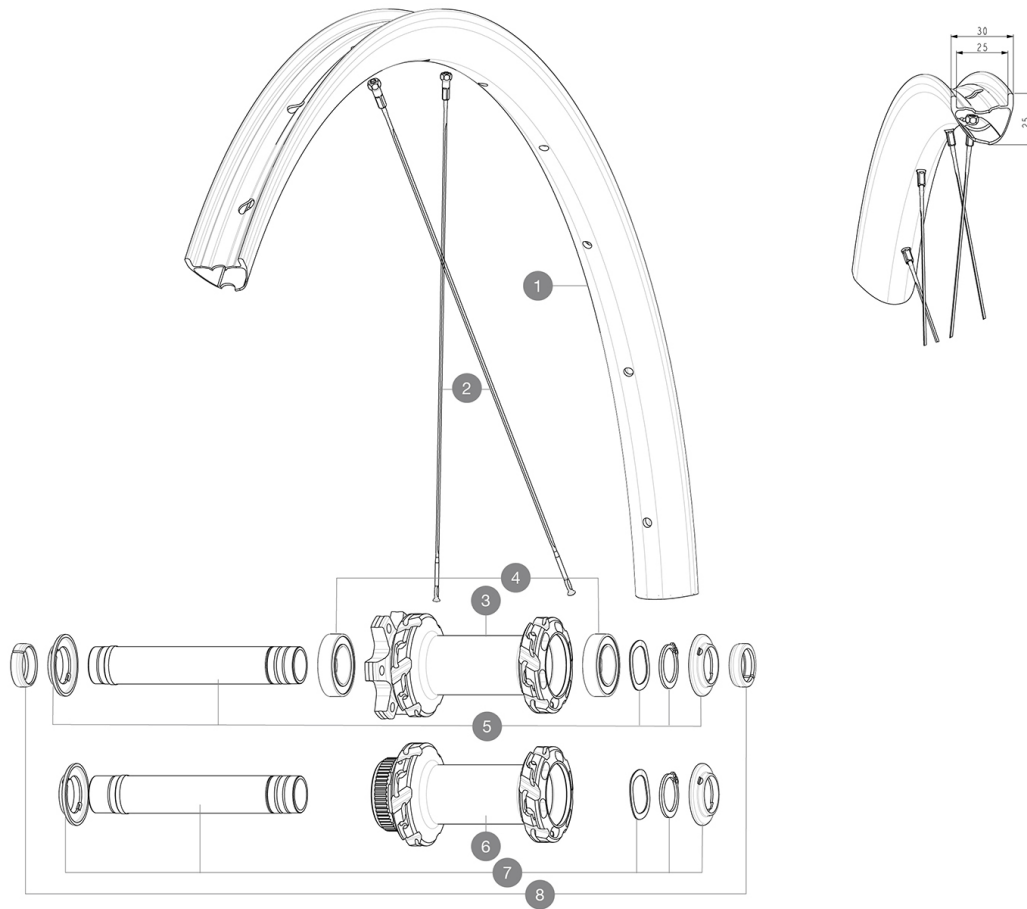

REFERENCES WHEELS

F93001 CROSSMAX SL R CL 29 BST

F92991 CROSSMAX SL R INT 29 BST

RIMS

&NBSP;:

1	V00004731	Kit Front/Rear rim Crossmax SLR 29" 22
	V2700101	UST Tape 28mm for 25 to 27mm wide rims

SPOKES

2	V2389101	Kit 12Fr/Rr XmaxSL Ultimate spk293+np&w
---	----------	---

HUB SHELLS

3	N/A	HUB BODY
4	V2500901	KIT BEARINGS 18x30x7 + WAVED WASHER + CLIP
5	V2372401	KIT 110mm AXLE QRM AUTO MTB > 2019
6	N/A	HUB BODY
7	V2375601	Kit 110mm axle QRM auto MTB from 2019 DCL

OPTIONS

V2374401	TORQUE CAPS 15*31 Adapter MTB QRM Auto > 2019 Frt HUB
----------	---

ADAPTERS

8	V2372501	15mm MTB Axle Cap QRM Auto From 2019
	99694101	ADAPTER Ft 15 to 9mm QR

MAVIC *CROSSMAX SL R*

Specifications
WHEEL WEIGHTS