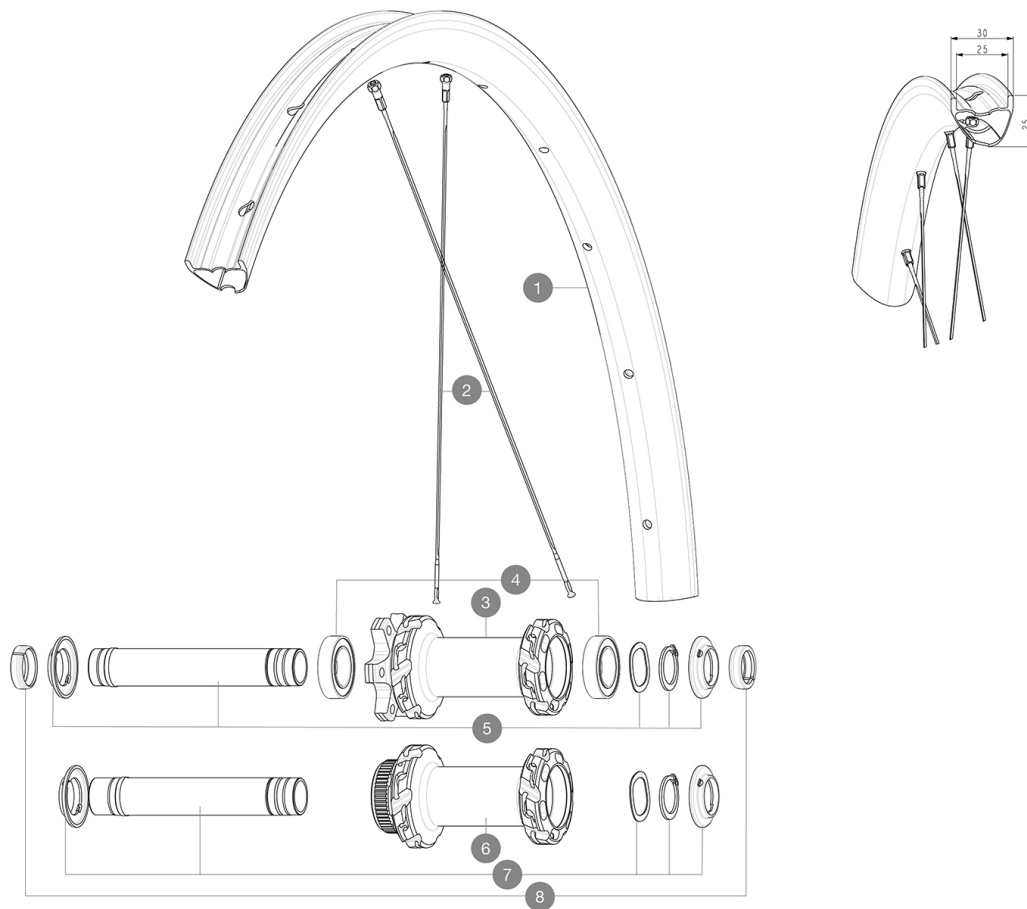

## REFERENZE RUOTE

F93001 CROSSMAX SL R CL 29 BST

F92991 CROSSMAX SL R INT 29 BST

### RIMS

&NBSP;:

1	V00004731	Kit Front/Rear rim Crossmax SLR 29" 22
	V2700101	UST Tape 28mm for 25 to 27mm wide rims

### HUB SHELLS

3	N/A	CORPO MOZZO
4	V2500901	KIT BEARINGS 18x30x7 + WAVED WASHER + CLIP
5	V2372401	KIT 110mm AXLE QRM AUTO MTB > 2019
6	N/A	CORPO MOZZO
7	V2375601	Kit 110mm axle QRM auto MTB from 2019 DCL

### ADAPTERS

8	V2372501	15mm MTB Axle Cap QRM Auto From 2019
	99694101	2 REDUCERS 15/9mm

**MAVIC** ***CROSSMAX SL R***

***Specifications***

PESI RUOTE