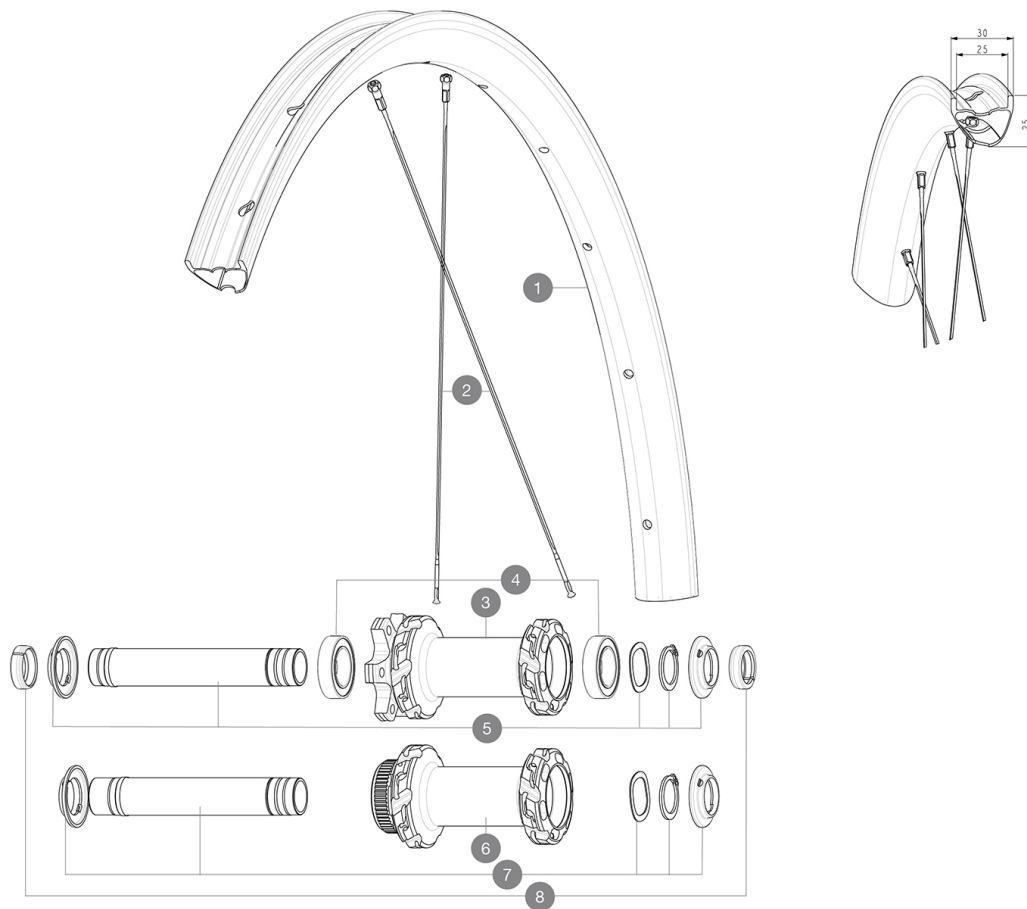

## REFERENZE RUOTE

F93001 CROSSMAX SL R CL 29 BST

F92991 CROSSMAX SL R INT 29 BST

### RIMS

&NBSP;:

1	V00004731	Kit Front/Rear rim Crossmax SLR 29" 22
	V2700101	UST Tape 28mm for 25 to 27mm wide rims

### HUB SHELLS

3	N/A	CORPO MOZZO
4	V2500901	KIT BEARINGS 18x30x7 + WAVED WASHER + CLIP
5	V2372401	KIT 110mm AXLE QRM AUTO MTB > 2019
6	N/A	CORPO MOZZO
7	V2375601	Kit 110mm axle QRM auto MTB from 2019 DCL

### ADAPTERS

8	V2372501	15mm MTB Axle Cap QRM Auto From 2019
	99694101	2 REDUCERS 15/9mm

**MAVIC** **CROSSMAX SL R**

**Specifications**

PESI RUOTE