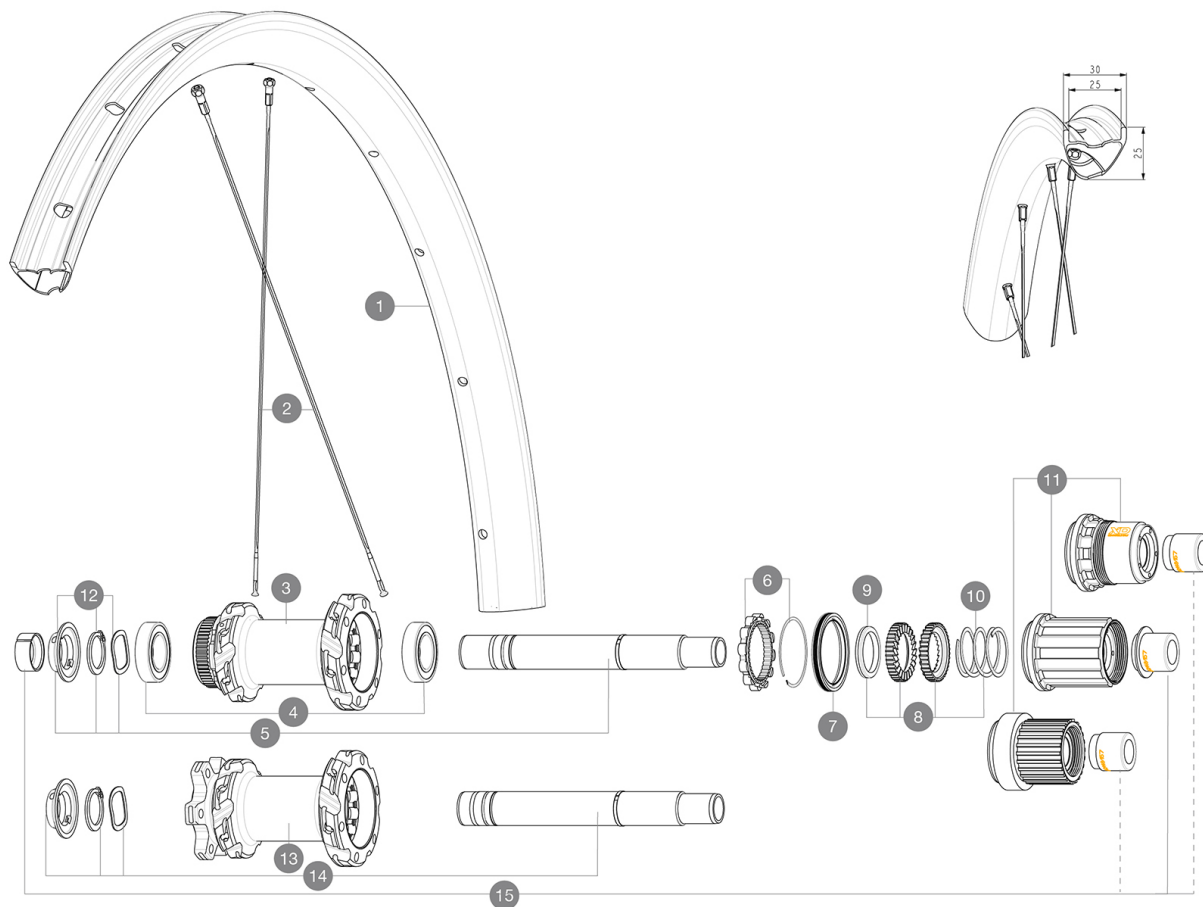

## RÉFÉRENCES ROUES

R41191 CROSSMAX SL R INT 29 BST

R41221 CROSSMAX SL R CL 29 BST MS

R41211 CROSSMAX SL R INT 29 BST XD

### JANTES

&nbsp;::

1	V00004731	Kit Front/Rear rim Crossmax SLR 29" 22
	V2700101	UST Tape 28mm for 25 to 27mm wide rims

### OPTIONS

8	V2372801	KIT ID360 2x40 TEETH RATCHETS + MTB SPRING + GREASE + PAD
---	----------	---

### ADAPTATEURS

15	V2510701	ID360 EVO REAR AXLE ADAPTERS 12x142mm DCL & D6T
	V2510801	ID360 EVO REAR AXLE ADAPTERS 9x135mm DCL & D6T

**MAVIC** **CROSSMAX SL R**

**Spécifications**  
POIDS ROUES