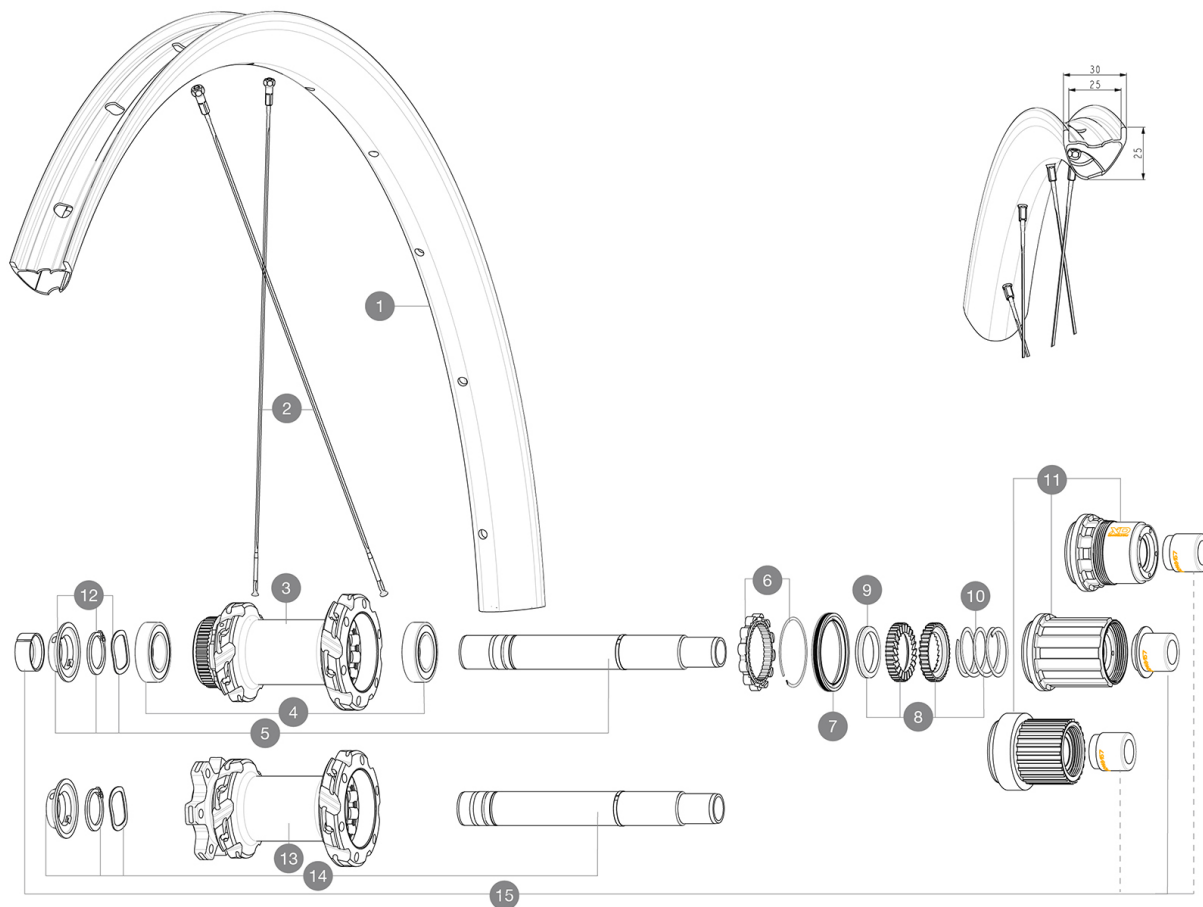

RÉFÉRENCES ROUES

R41191 CROSSMAX SL R INT 29 BST

R41221 CROSSMAX SL R CL 29 BST MS

R41211 CROSSMAX SL R INT 29 BST XD

JANTES

 :

1	V00004731	Kit Front/Rear rim Crossmax SLR 29" 22
	V2700101	UST Tape 28mm for 25 to 27mm wide rims

RAYONS

2	V2389101	Kit 12Fr/Rr XmaxSL Ultimate spk293+np&w
---	----------	---

MOYEURS

3	N/A	CORPS DE MOYEU
4	M40076	HUB BEARINGS 17x30x7 6903 x 2
5	V2375701	Kit ID360 148 DCL axle with circlip
6	V2252701	KIT ID360 INSERT SHAPED EAR LOBE > 2017
7	V2251601	ID360 SEAL + GREASE
8	V2375201	KIT ID360 24 TEETH 2 RATCHET + MTB SPRING + PAD (specific)
9	V2375401	KIT ID360 MTB 24T 3 NOISE REDUCING PADS
10	V2372901	KIT 3 ID360 MTB SPRINGS
11	V3990101	MicroSpline MTB Freewheel Body ID360
11	V3780101	HG9 Alloy MTB Freewheel Body ID360
11	V3740101	XD MTB Freewheel Body ID360
12	V2373001	KIT ADJUST. SYSTEM QRM AUTO ID360 for 17x30x7 bearing
13	N/A	CORPS DE MOYEU
14	V2372201	KIT ID360 148 D6T AXLE WITH CLIP

OPTIONS

8	V2372801	KIT ID360 2x40 TEETH RATCHETS + MTB SPRING + GREASE + PAD
---	----------	---

ADAPTATEURS

15	V2510701	ID360 EVO REAR AXLE ADAPTERS 12x142mm DCL & D6T
	V2510801	ID360 EVO REAR AXLE ADAPTERS 9x135mm DCL & D6T

MAVIC **CROSSMAX SL R**

Spécifications
POIDS ROUES