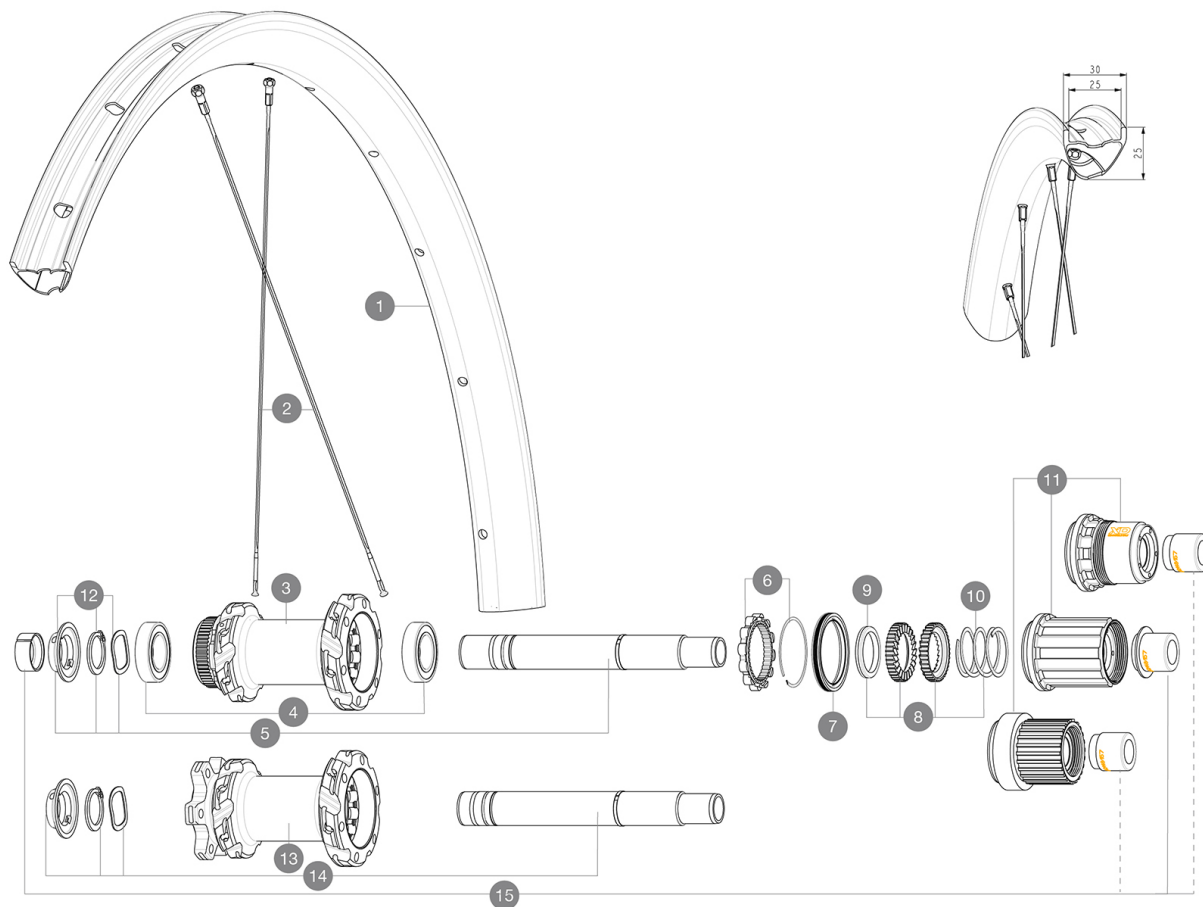

RÉFÉRENCES ROUES

R41191 CROSSMAX SL R INT 29 BST

R41221 CROSSMAX SL R CL 29 BST MS

R41211 CROSSMAX SL R INT 29 BST XD

JANTES

 N S P::

1	V00004731	Kit Front/Rear rim Crossmax SLR 29" 22
	V2700101	UST Tape 28mm for 25 to 27mm wide rims

RAYONS

2	V2389101	Kit 12Fr/Rr XmaxSL Ultimate spk293+np&w
---	----------	---

MOYEURS

3	N/A	CORPS DE MOYEU
4	M40076	HUB BEARINGS 17x30x7 6903 x 2
5	V2375701	Kit ID360 148 DCL axle with circlip
6	V2252701	KIT ID360 INSERT SHAPED EAR LOBE > 2017
7	V2251601	ID360 SEAL + GREASE
8	V2375201	KIT ID360 24 TEETH 2 RATCHET + MTB SPRING + PAD (specific)
9	V2375401	KIT ID360 MTB 24T 3 NOISE REDUCING PADS
10	V2372901	KIT 3 ID360 MTB SPRINGS
11	V3990101	MicroSpline MTB Freewheel Body ID360
11	V3780101	HG9 Alloy MTB Freewheel Body ID360
11	V3740101	XD MTB Freewheel Body ID360
12	V2373001	KIT ADJUST. SYSTEM QRM AUTO ID360 for 17x30x7 bearing
13	N/A	CORPS DE MOYEU
14	V2372201	KIT ID360 148 D6T AXLE WITH CLIP

OPTIONS

8	V2372801	KIT ID360 2x40 TEETH RATCHETS + MTB SPRING + GREASE + PAD
---	----------	---

ADAPTATEURS

15	V2510701	ID360 EVO REAR AXLE ADAPTERS 12x142mm DCL & D6T
	V2510801	ID360 EVO REAR AXLE ADAPTERS 9x135mm DCL & D6T

MAVIC *CROSSMAX SL R*

Spécifications

POIDS ROUES