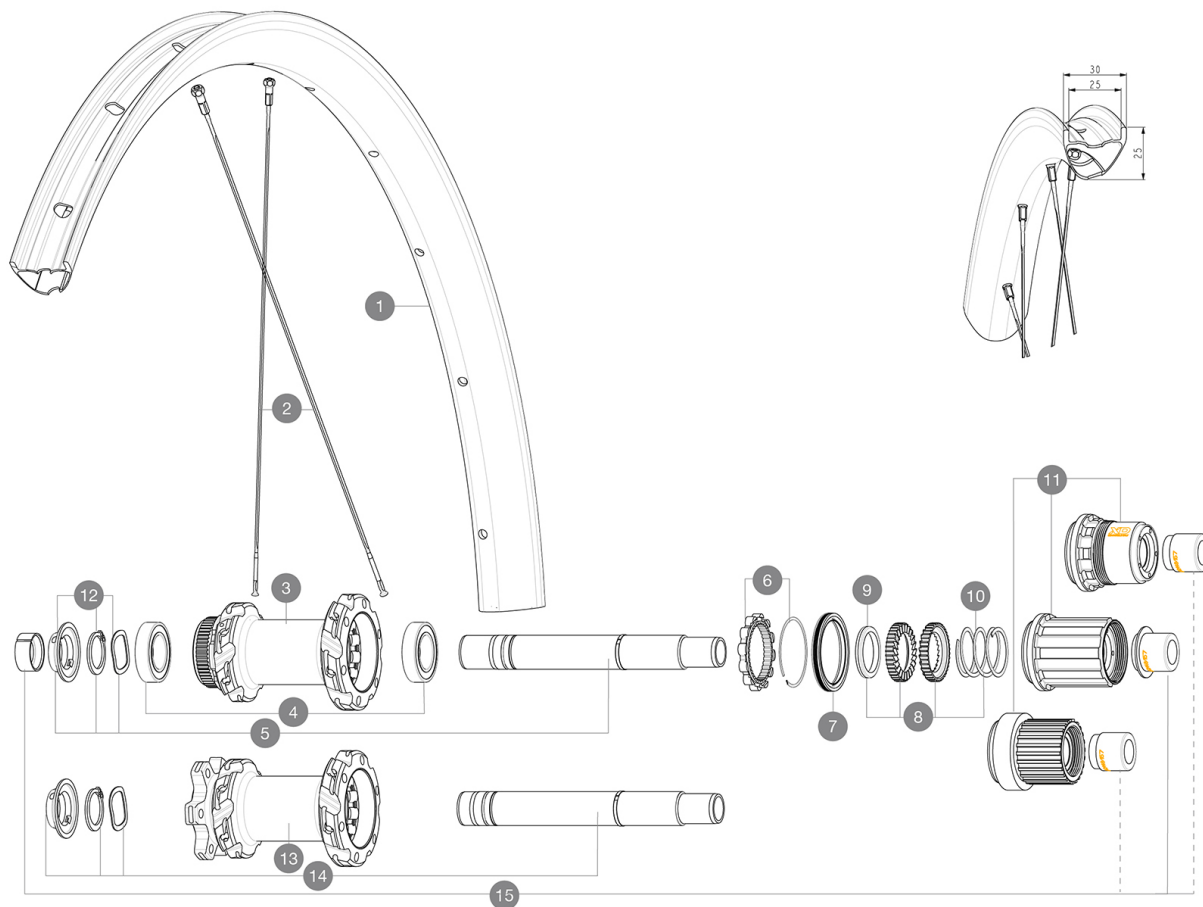

RÉFÉRENCES ROUES

R41191 CROSSMAX SL R INT 29 BST

R41221 CROSSMAX SL R CL 29 BST MS

R41211 CROSSMAX SL R INT 29 BST XD

JANTES

 NBSP;:

1	V00004731	Kit Front/Rear rim Crossmax SLR 29" 22
	V2700101	UST Tape 28mm for 25 to 27mm wide rims

RAYONS

2	V2389101	Kit 12Fr/Rr XmaxSL Ultimate spk293+np&w
---	----------	---

MOYEURS

3	N/A	CORPS DE MOYEU
4	M40076	HUB BEARINGS 17x30x7 6903 x 2
5	V2375701	Kit ID360 148 DCL axle with circlip
6	V2252701	KIT ID360 INSERT SHAPED EAR LOBE > 2017
7	V2251601	ID360 SEAL + GREASE
8	V2375201	KIT ID360 24 TEETH 2 RATCHET + MTB SPRING + PAD (specific)
9	V2375401	KIT ID360 MTB 24T 3 NOISE REDUCING PADS
10	V2372901	KIT 3 ID360 MTB SPRINGS
11	V3990101	MicroSpline MTB Freewheel Body ID360
11	V3780101	HG9 Alloy MTB Freewheel Body ID360
11	V3740101	XD MTB Freewheel Body ID360
12	V2373001	KIT ADJUST. SYSTEM QRM AUTO ID360 for 17x30x7 bearing
13	N/A	CORPS DE MOYEU
14	V2372201	KIT ID360 148 D6T AXLE WITH CLIP

OPTIONS

8	V2372801	KIT ID360 2x40 TEETH RATCHETS + MTB SPRING + GREASE + PAD
---	----------	---

ADAPTATEURS

15	V2510701	ID360 EVO REAR AXLE ADAPTERS 12x142mm DCL & D6T
	V2510801	ID360 EVO REAR AXLE ADAPTERS 9x135mm DCL & D6T

MAVIC **CROSSMAX SL R**

Spécifications
POIDS ROUES