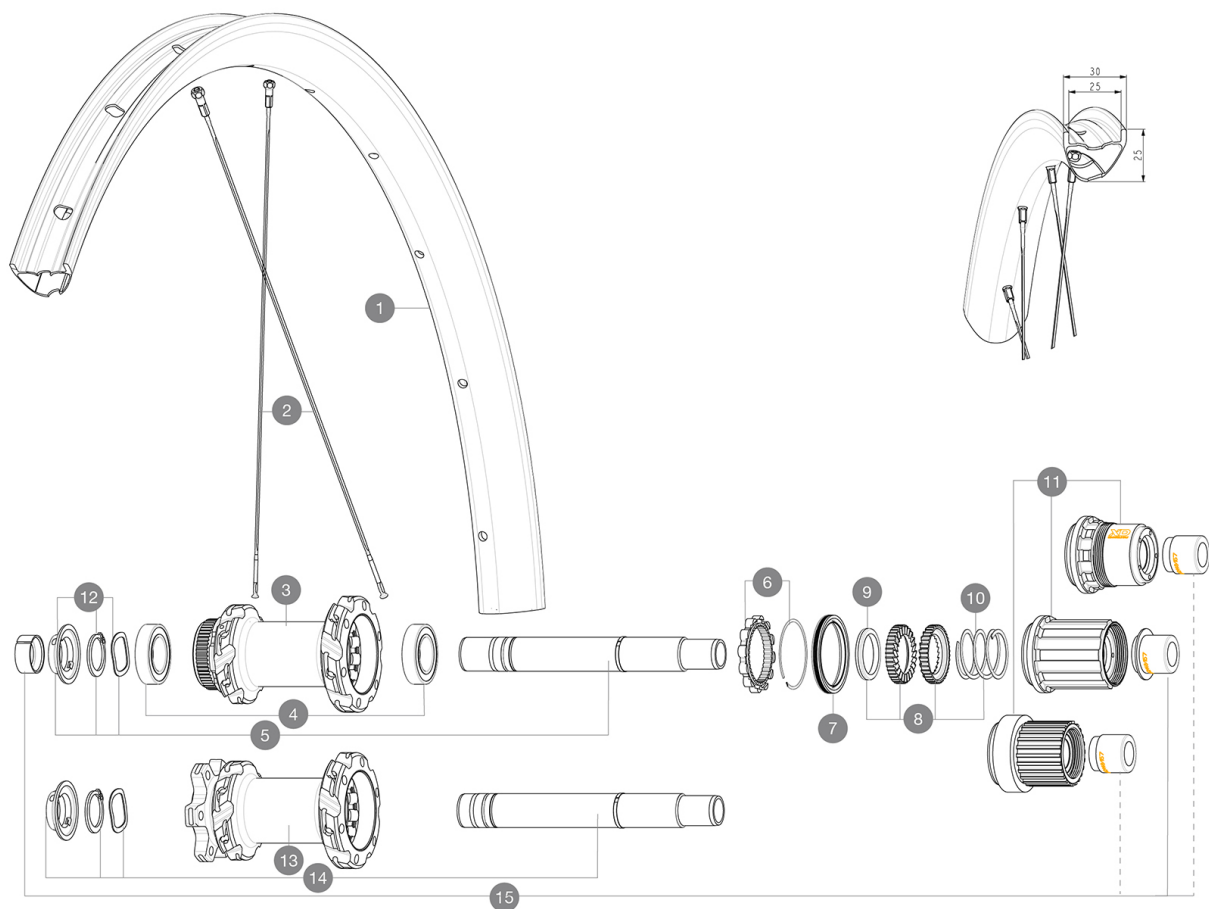

RÉFÉRENCES ROUES

R41191	CROSSMAX SL R INT 29 BST	R41221	CROSSMAX SL R CL 29 BST MS
R41211	CROSSMAX SL R INT 29 BST XD		

JANTES

 ::

1	V00004731	Kit Front/Rear rim Crossmax SLR 29" 22
	V2700101	UST Tape 28mm for 25 to 27mm wide rims

RAYONS

2	V2389101	Kit 12Fr/Rr XmaxSL Ultimate spk293+np&w
---	----------	---

MOYEUX

3	N/A	CORPS DE MOYEU
4	M40076	HUB BEARINGS 17x30x7 6903 x 2
5	V2375701	Kit ID360 148 DCL axle with circlip
6	V2252701	KIT ID360 INSERT SHAPED EAR LOBE > 2017
7	V2251601	ID360 SEAL + GREASE
8	V2375201	KIT ID360 24 TEETH 2 RATCHET + MTB SPRING + PAD (specific)
9	V2375401	KIT ID360 MTB 24T 3 NOISE REDUCING PADS
10	V2372901	KIT 3 ID360 MTB SPRINGS
11	V3740101	XD MTB Freewheel Body ID360
11	V3990101	MicroSpline MTB Freewheel Body ID360
11	V3780101	HG9 Alloy MTB Freewheel Body ID360
12	V2373001	KIT ADJUST. SYSTEM QRM AUTO ID360 for 17x30x7 bearing
13	N/A	CORPS DE MOYEU
14	V2372201	KIT ID360 148 D6T AXLE WITH CLIP

OPTIONS

8	V2372801	KIT ID360 2x40 TEETH RATCHETS + MTB SPRING + GREASE + PAD
---	----------	---

ADAPTATEURS

15	V2510701	ID360 EVO REAR AXLE ADAPTERS 12x142mm DCL & D6T
	V2510801	ID360 EVO REAR AXLE ADAPTERS 9x135mm DCL & D6T

MAVIC *CROSSMAX SL R*

Spécifications
POIDS ROUES