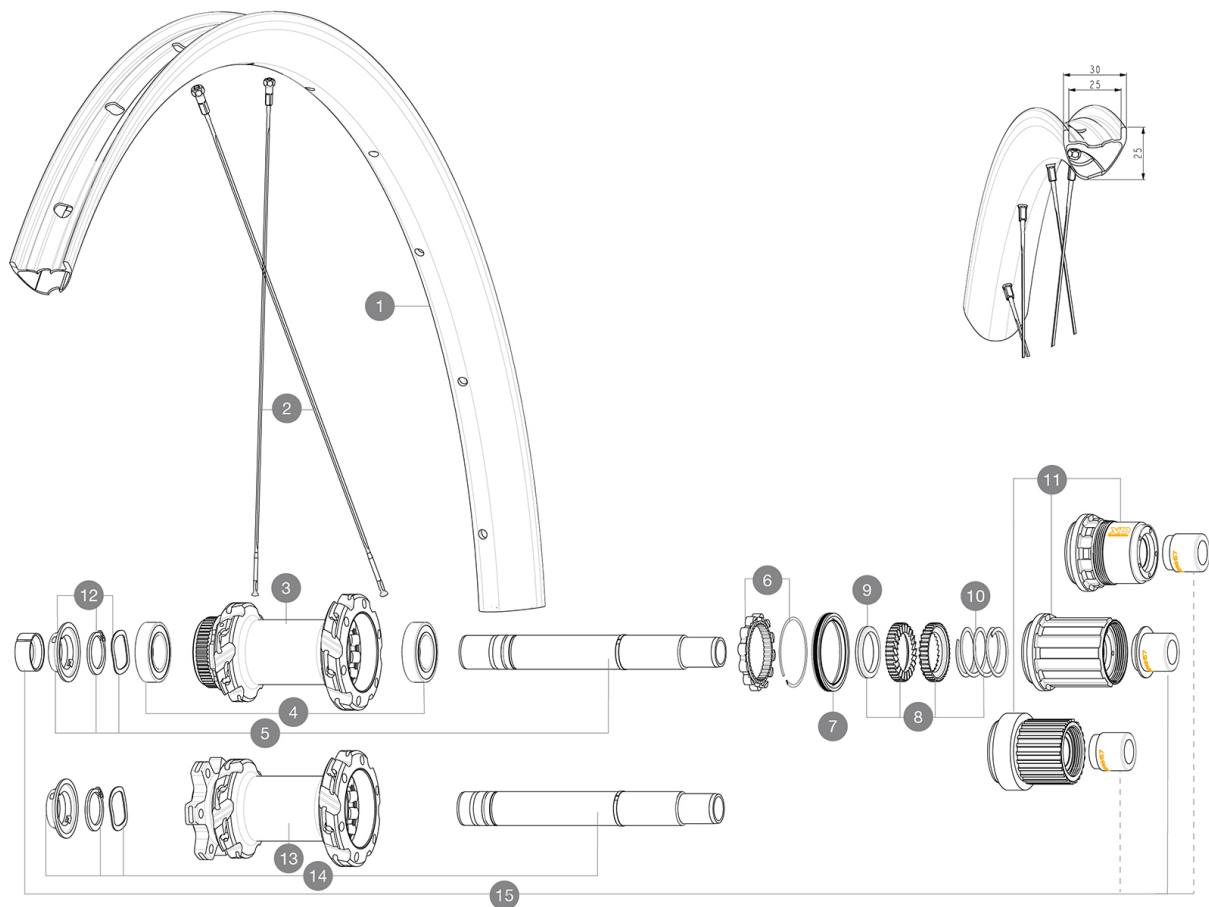

REFERENZEN RÄDER

R41191 CROSSMAX SL R INT 29 BST

R41221 CROSSMAX SL R CL 29 BST MS

R41211 CROSSMAX SL R INT 29 BST XD

RIMS

&NBSP;:

1	V00004731 V2700101	Kit Front/Rear rim Crossmax SLR 29" 22 UST Tape 28mm for 25 to 27mm wide rims
----------	-----------------------	--

SPOKES

2	V2389101	Kit 12Fr/Rr XmaxSL Ultimate spk293+np&w
----------	----------	---

HUB SHELLS

3	N/A	NABENKÖRPER
4	M40076	HUB BEARINGS 17x30x7 6903 x 2
5	V2375701	Kit ID360 148 DCL axle with circlip
6	V2252701	KIT ID360 INSERT SHAPED EAR LOBE > 2017
7	V2251601	ID360 SEAL + GREASE
8	V2375201	KIT ID360 24 TEETH 2 RATCHET + MTB SPRING + PAD (specific)
9	V2375401	KIT ID360 MTB 24T 3 NOISE REDUCING PADS
10	V2372901	KIT 3 ID360 MTB SPRINGS
11	V3990101	MicroSpline MTB Freewheel Body ID360
11	V3780101	HG9 Alloy MTB Freewheel Body ID360
11	V3740101	XD MTB Freewheel Body ID360
12	V2373001	KIT ADJUST. SYSTEM QRM AUTO ID360 for 17x30x7 bearing
13	N/A	NABENKÖRPER
14	V2372201	KIT ID360 148 D6T AXLE WITH CLIP

OPTIONS

8	V2372801	KIT ID360 2x40 TEETH RATCHETS + MTB SPRING + GREASE + PAD
----------	----------	---

ADAPTERS

15	V2510701 V2510801	ID360 EVO REAR AXLE ADAPTERS 12x142mm DCL & D6T ID360 EVO REAR AXLE ADAPTERS 9x135mm DCL & D6T
-----------	----------------------	---

MAVIC *CROSSMAX SL R*

Specifications

RADGEWICHTE