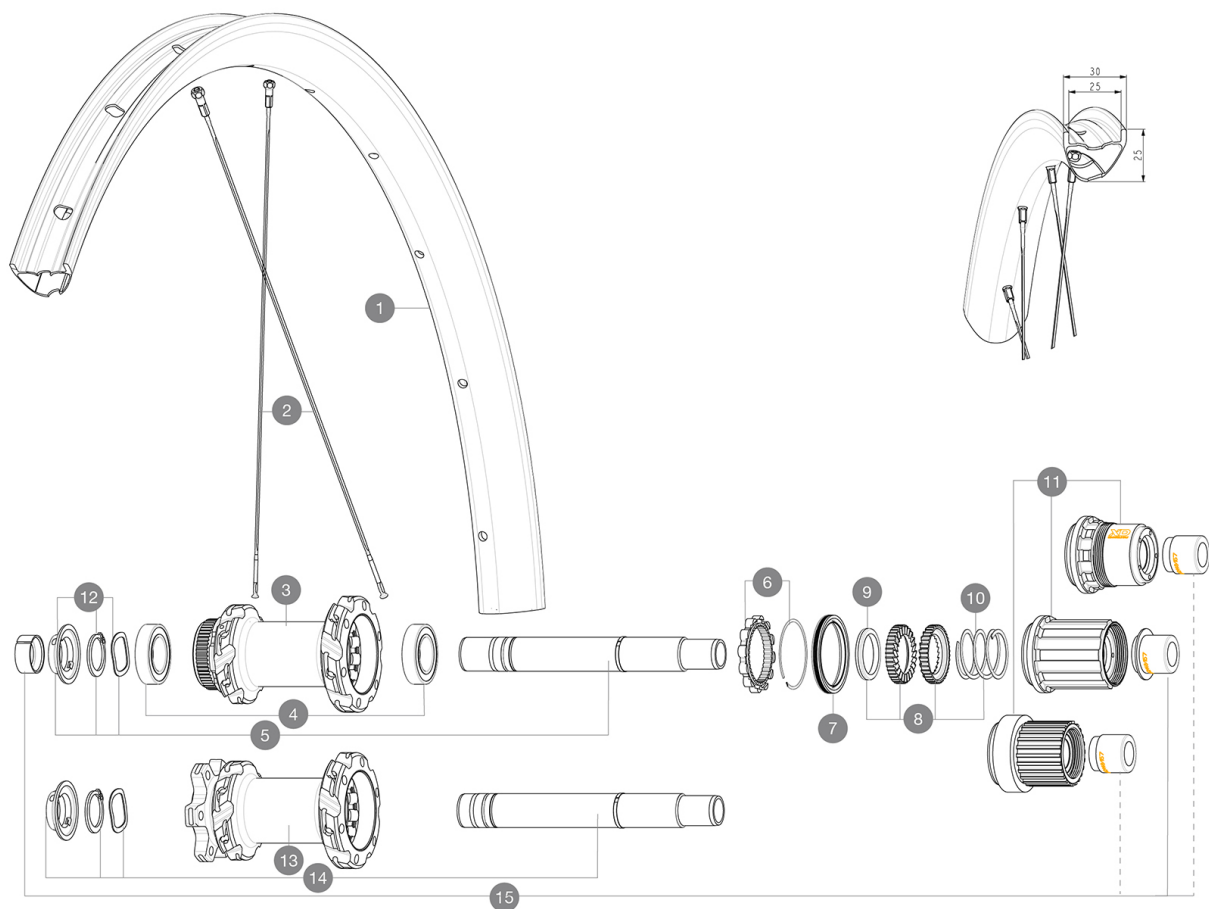

## REFERENZEN RÄDER

R41191	CROSSMAX SL R INT 29 BST	R41221	CROSSMAX SL R CL 29 BST MS
R41211	CROSSMAX SL R INT 29 BST XD		

## RIMS

&NBSP;:

1	V00004731	Kit Front/Rear rim Crossmax SLR 29" 22
	V2700101	UST Tape 28mm for 25 to 27mm wide rims

## HUB SHELLS

3	N/A	NABENKÖRPER
4	M40076	HUB BEARINGS 17x30x7 6903 x 2
5	V2375701	Kit ID360 148 DCL axle with circlip
6	V2252701	KIT ID360 INSERT SHAPED EAR LOBE > 2017
7	V2251601	ID360 SEAL + GREASE
8	V2375201	KIT ID360 24 TEETH 2 RATCHET + MTB SPRING + PAD (specific)
9	V2375401	KIT ID360 MTB 24T 3 NOISE REDUCING PADS
10	V2372901	KIT 3 ID360 MTB SPRINGS
11	V3990101	MicroSpline MTB Freewheel Body ID360
11	V3780101	HG9 Alloy MTB Freewheel Body ID360
11	V3740101	XD MTB Freewheel Body ID360
12	V2373001	KIT ADJUST. SYSTEM QRM AUTO ID360 for 17x30x7 bearing
13	N/A	NABENKÖRPER
14	V2372201	KIT ID360 148 D6T AXLE WITH CLIP

## OPTIONS

8	V2372801	KIT ID360 2x40 TEETH RATCHETS + MTB SPRING + GREASE + PAD
---	----------	---