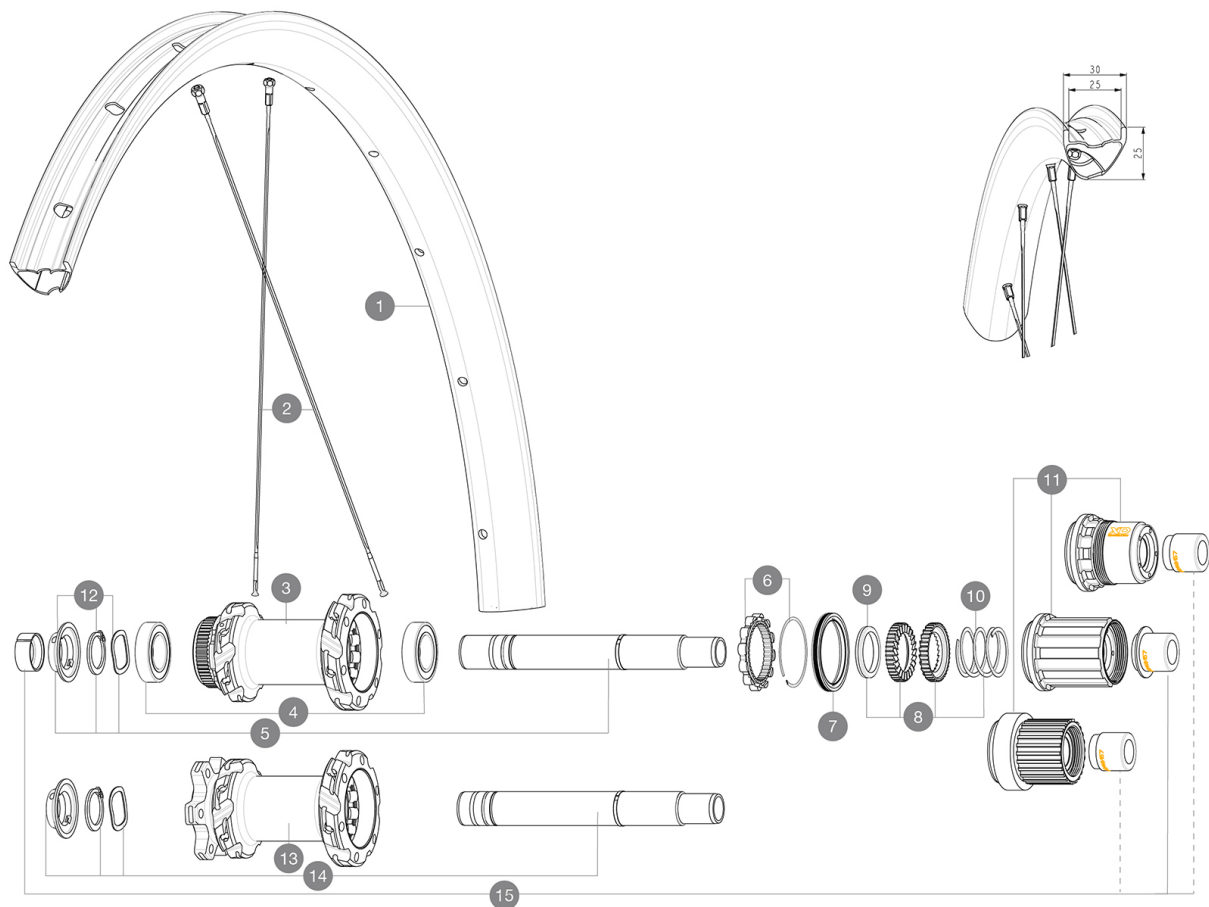

REFERENZEN RÄDER

R41191 CROSSMAX SL R INT 29 BST

R41221 CROSSMAX SL R CL 29 BST MS

R41211 CROSSMAX SL R INT 29 BST XD

RIMS

&NBSP;:

1	V00004731	Kit Front/Rear rim Crossmax SLR 29" 22
	V2700101	UST Tape 28mm for 25 to 27mm wide rims

SPOKES

2	V2389101	Kit 12Fr/Rr XmaxSL Ultimate spk293+np&w
---	----------	---

HUB SHELLS

3	N/A	NABENKÖRPER
4	M40076	HUB BEARINGS 17x30x7 6903 x 2
5	V2375701	Kit ID360 148 DCL axle with circlip
6	V2252701	KIT ID360 INSERT SHAPED EAR LOBE > 2017
7	V2251601	ID360 SEAL + GREASE
8	V2375201	KIT ID360 24 TEETH 2 RATCHET + MTB SPRING + PAD (specific)
9	V2375401	KIT ID360 MTB 24T 3 NOISE REDUCING PADS
10	V2372901	KIT 3 ID360 MTB SPRINGS
11	V3740101	XD MTB Freewheel Body ID360
11	V3990101	MicroSpline MTB Freewheel Body ID360
11	V3780101	HG9 Alloy MTB Freewheel Body ID360
12	V2373001	KIT ADJUST. SYSTEM QRM AUTO ID360 for 17x30x7 bearing
13	N/A	NABENKÖRPER
14	V2372201	KIT ID360 148 D6T AXLE WITH CLIP

OPTIONS

8	V2372801	KIT ID360 2x40 TEETH RATCHETS + MTB SPRING + GREASE + PAD
---	----------	---

ADAPTERS

15	V2510701	ID360 EVO REAR AXLE ADAPTERS 12x142mm DCL & D6T
	V2510801	ID360 EVO REAR AXLE ADAPTERS 9x135mm DCL & D6T

MAVIC *CROSSMAX SL R*

Specifications

RADGEWICHTE