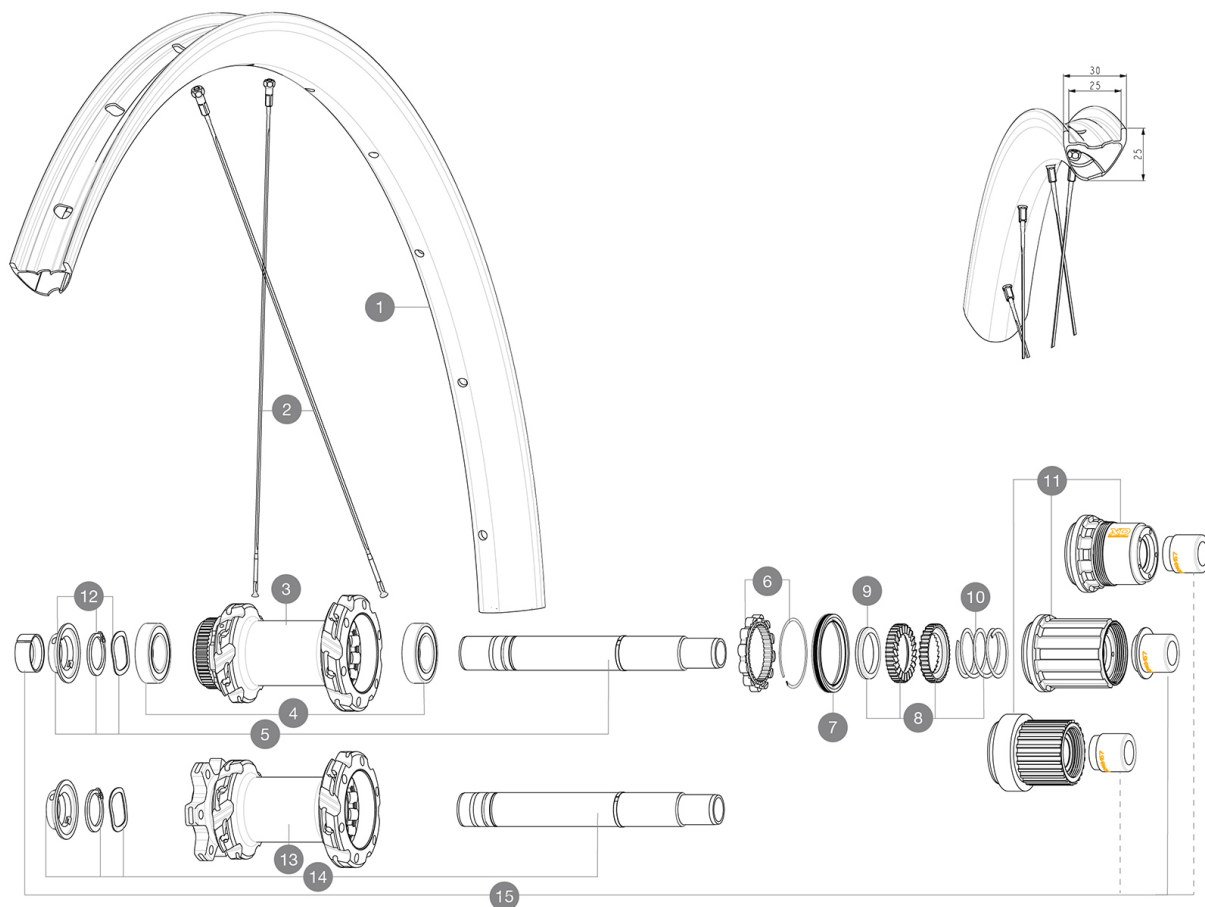

参照ホイール

R41191	CROSSMAX SL R INT 29 BST	R41221	CROSSMAX SL R CL 29 BST MS
R41211	CROSSMAX SL R INT 29 BST XD		

RIMS

&NBSP;:

1	V0004731	Kit Front/Rear rim Crossmax SLR 29" 22
	V2700101	UST Tape 28mm for 25 to 27mm wide rims

SPOKES

2	V2389101	Kit 12Fr/Rr XmaxSL Ultimate spk293+np&w
---	----------	---

HUB SHELLS

3	N/A	HUB BODY
4	M40076	HUB BEARINGS 17x30x7 6903 x 2
5	V2375701	Kit ID360 148 DCL axle with circlip
6	V2252701	KIT ID360 INSERT SHAPED EAR LOBE > 2017
7	V2251601	ID360 SEAL + GREASE
8	V2375201	KIT ID360 24 TEETH 2 RATCHET + MTB SPRING + PAD (specific)
9	V2375401	KIT ID360 MTB 24T 3 NOISE REDUCING PADS
10	V2372901	KIT 3 ID360 MTB SPRINGS
11	V3990101	MicroSpline MTB Freewheel Body ID360
11	V3780101	HG9 Alloy MTB Freewheel Body ID360
11	V3740101	XD MTB Freewheel Body ID360
12	V2373001	KIT ADJUST. SYSTEM QRM AUTO ID360 for 17x30x7 bearing
13	N/A	HUB BODY
14	V2372201	KIT ID360 148 D6T AXLE WITH CLIP

OPTIONS

8	V2372801	KIT ID360 2x40 TEETH RATCHETS + MTB SPRING + GREASE + PAD
---	----------	---

ADAPTERS

15	V2510701	ID360 EVO REAR AXLE ADAPTERS 12x142mm DCL & D6T
	V2510801	ID360 EVO REAR AXLE ADAPTERS 9x135mm DCL & D6T

CROSSMAX SL R

Specifications

ホイールの重み