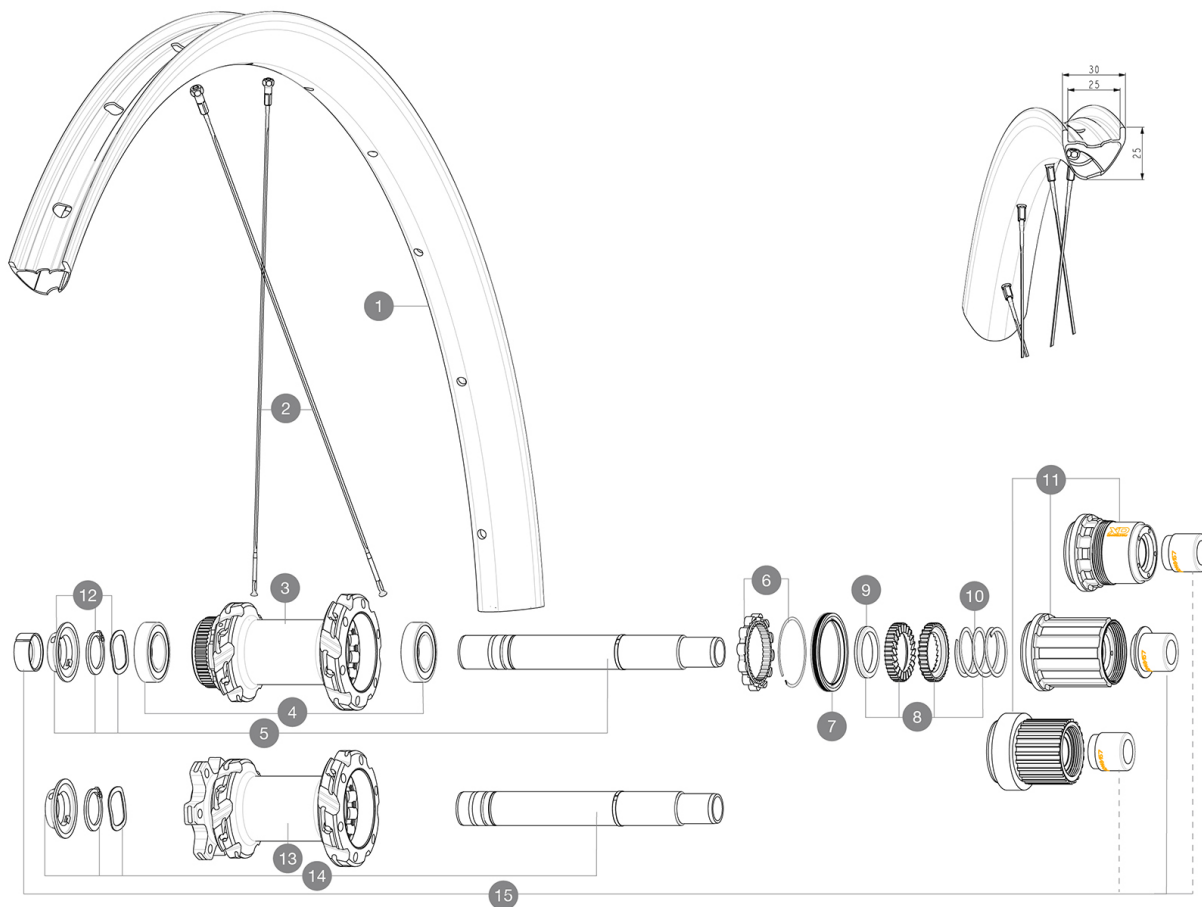

REFERENCES WHEELS

R41191	CROSSMAX SL R INT 29 BST	R41221	CROSSMAX SL R CL 29 BST MS
R41211	CROSSMAX SL R INT 29 BST XD		

RIMS

&NBSP;:

1	V00004731	Kit Front/Rear rim Crossmax SLR 29" 22
	V2700101	UST Tape 28mm for 25 to 27mm wide rims

SPOKES

2	V2389101	Kit 12Fr/Rr XmaxSL Ultimate spk293+np&w
---	----------	---

HUB SHELLS

3	N/A	HUB BODY
4	M40076	HUB BEARINGS 17x30x7 6903 x 2
5	V2375701	Kit ID360 148 DCL axle with circlip
6	V2252701	KIT ID360 INSERT SHAPED EAR LOBE > 2017
7	V2251601	KIT ID360 SEAL + GREASE
8	V2375201	KIT ID360 24 TEETH 2 RATCHET + MTB SPRING + PAD (specific)
9	V2375401	KIT ID360 MTB 24T 3 NOISE REDUCING PADS
10	V2372901	KIT 3 ID360 MTB SPRINGS
11	V3740101	XD MTB Freewheel Body ID360
11	V3990101	MicroSpline MTB Freewheel Body ID360
11	V3780101	HG9 Alloy MTB Freewheel Body ID360
12	V2373001	KIT ADJUST. SYSTEM QRM AUTO ID360 for 17x30x7 bearing
13	N/A	HUB BODY
14	V2372201	KIT ID360 148 D6T AXLE WITH CLIP

OPTIONS

8	V2372801	KIT ID360 2x40 TEETH RATCHETS + MTB SPRING + GREASE + PAD
---	----------	---

ADAPTERS

15	V2510701	ID360V2RrAxleAdapt12x142/148
	V2510801	ID360 V2 RrAxleAdapt9x135

MAVIC *CROSSMAX SL R*

Specifications

WHEEL WEIGHTS