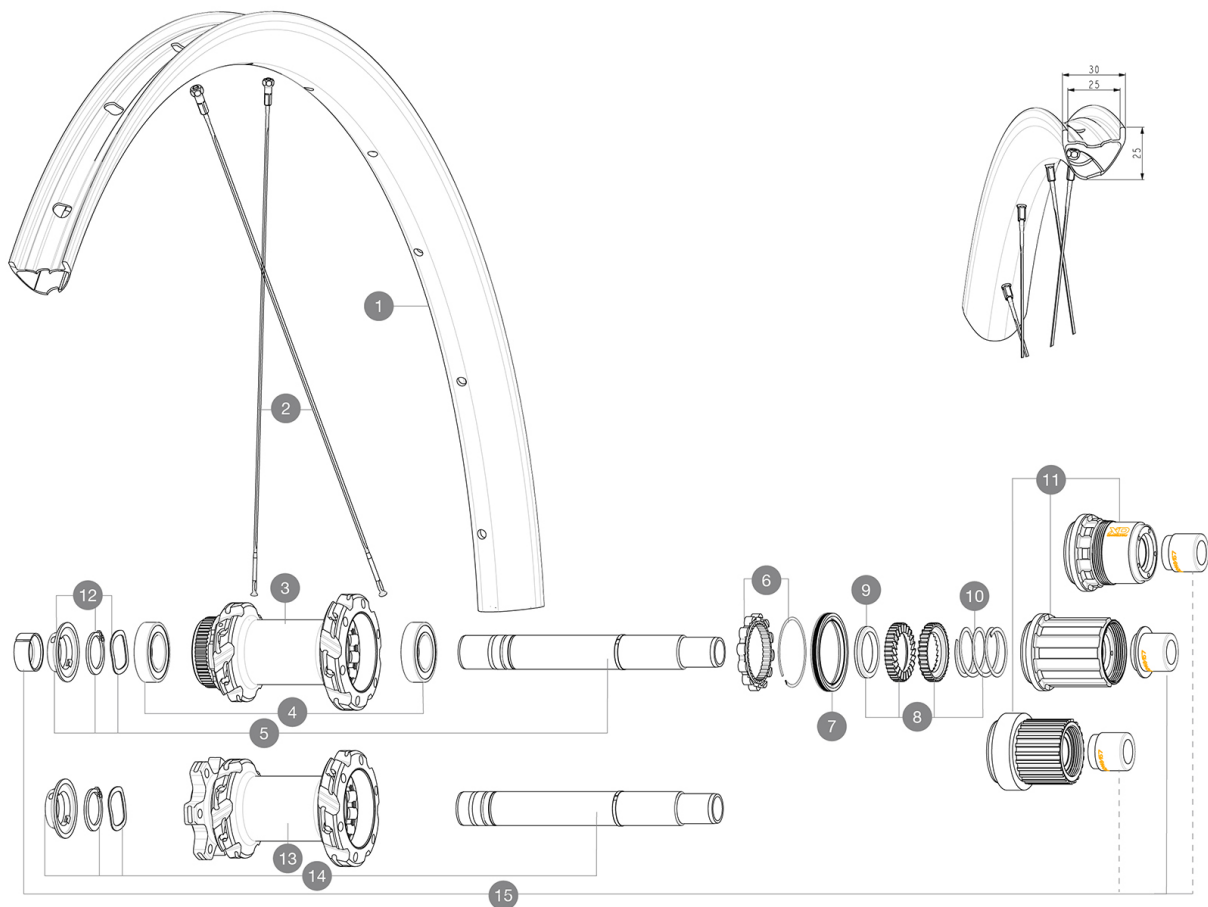

## REFERENCES WHEELS

R41191	CROSSMAX SL R INT 29 BST	R41221	CROSSMAX SL R CL 29 BST MS
R41211	CROSSMAX SL R INT 29 BST XD		

## RIMS

&NBSP;:

1	V00004731	Kit Front/Rear rim Crossmax SLR 29" 22
	V2700101	UST Tape 28mm for 25 to 27mm wide rims

## HUB SHELLS

3	N/A	HUB BODY
4	M40076	HUB BEARINGS 17x30x7 6903 x 2
5	V2375701	Kit ID360 148 DCL axle with circlip
6	V2252701	KIT ID360 INSERT SHAPED EAR LOBE > 2017
7	V2251601	KIT ID360 SEAL + GREASE
8	V2375201	KIT ID360 24 TEETH 2 RATCHET + MTB SPRING + PAD (specific)
9	V2375401	KIT ID360 MTB 24T 3 NOISE REDUCING PADS
10	V2372901	KIT 3 ID360 MTB SPRINGS
11	V3740101	XD MTB Freewheel Body ID360
11	V3990101	MicroSpline MTB Freewheel Body ID360
11	V3780101	HG9 Alloy MTB Freewheel Body ID360
12	V2373001	KIT ADJUST. SYSTEM QRM AUTO ID360 for 17x30x7 bearing
13	N/A	HUB BODY
14	V2372201	KIT ID360 148 D6T AXLE WITH CLIP

## OPTIONS

8	V2372801	KIT ID360 2x40 TEETH RATCHETS + MTB SPRING + GREASE + PAD
---	----------	---