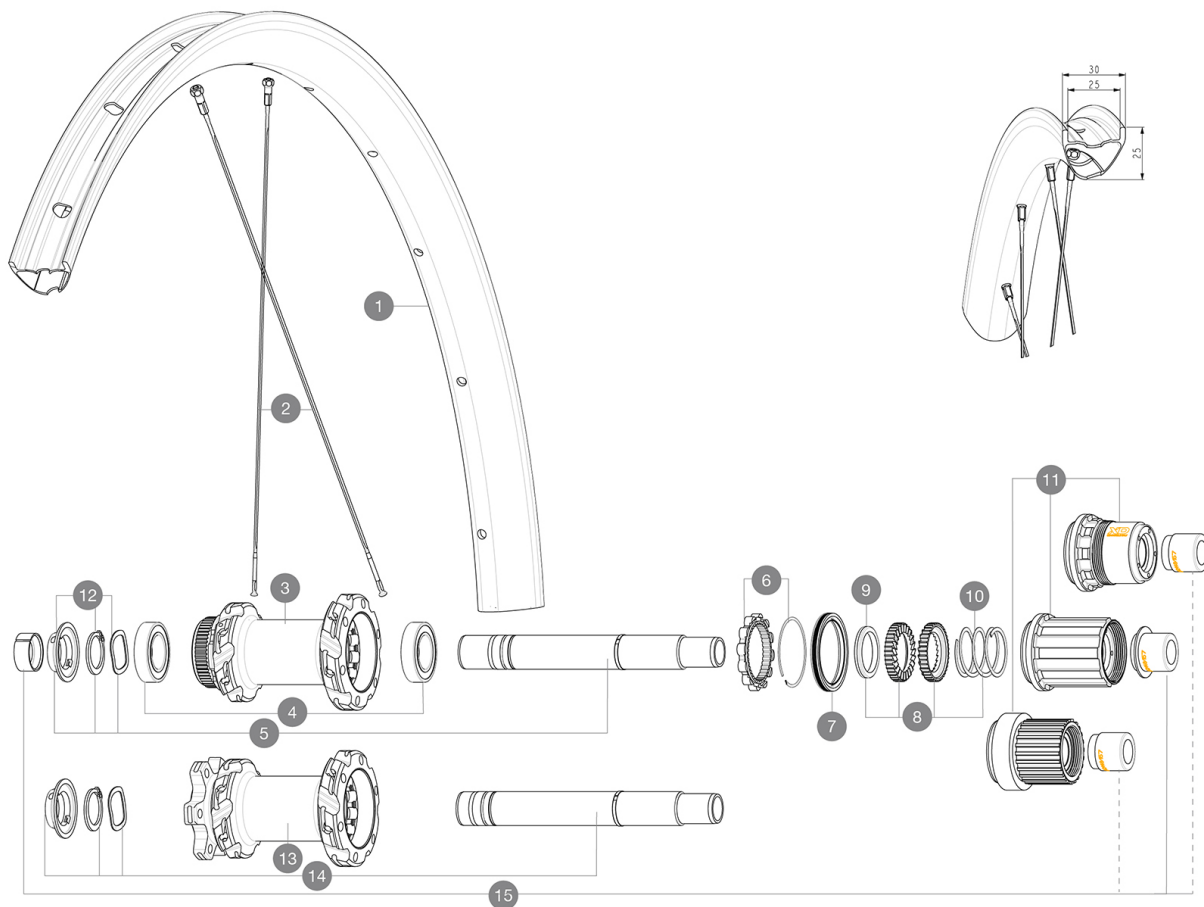

## REFERENCES WHEELS

R41191	CROSSMAX SL R INT 29 BST	R41221	CROSSMAX SL R CL 29 BST MS
R41211	CROSSMAX SL R INT 29 BST XD		

## RIMS

&NBSP;:

1	V00004731	Kit Front/Rear rim Crossmax SLR 29" 22
	V2700101	UST Tape 28mm for 25 to 27mm wide rims

## HUB SHELLS

3	N/A	HUB BODY
4	M40076	HUB BEARINGS 17x30x7 6903 x 2
5	V2375701	Kit ID360 148 DCL axle with circlip
6	V2252701	KIT ID360 INSERT SHAPED EAR LOBE > 2017
7	V2251601	KIT ID360 SEAL + GREASE
8	V2375201	KIT ID360 24 TEETH 2 RATCHET + MTB SPRING + PAD (specific)
9	V2375401	KIT ID360 MTB 24T 3 NOISE REDUCING PADS
10	V2372901	KIT 3 ID360 MTB SPRINGS
11	V3990101	MicroSpline MTB Freewheel Body ID360
11	V3780101	HG9 Alloy MTB Freewheel Body ID360
11	V3740101	XD MTB Freewheel Body ID360
12	V2373001	KIT ADJUST. SYSTEM QRM AUTO ID360 for 17x30x7 bearing
13	N/A	HUB BODY
14	V2372201	KIT ID360 148 D6T AXLE WITH CLIP

## OPTIONS

8	V2372801	KIT ID360 2x40 TEETH RATCHETS + MTB SPRING + GREASE + PAD
---	----------	---