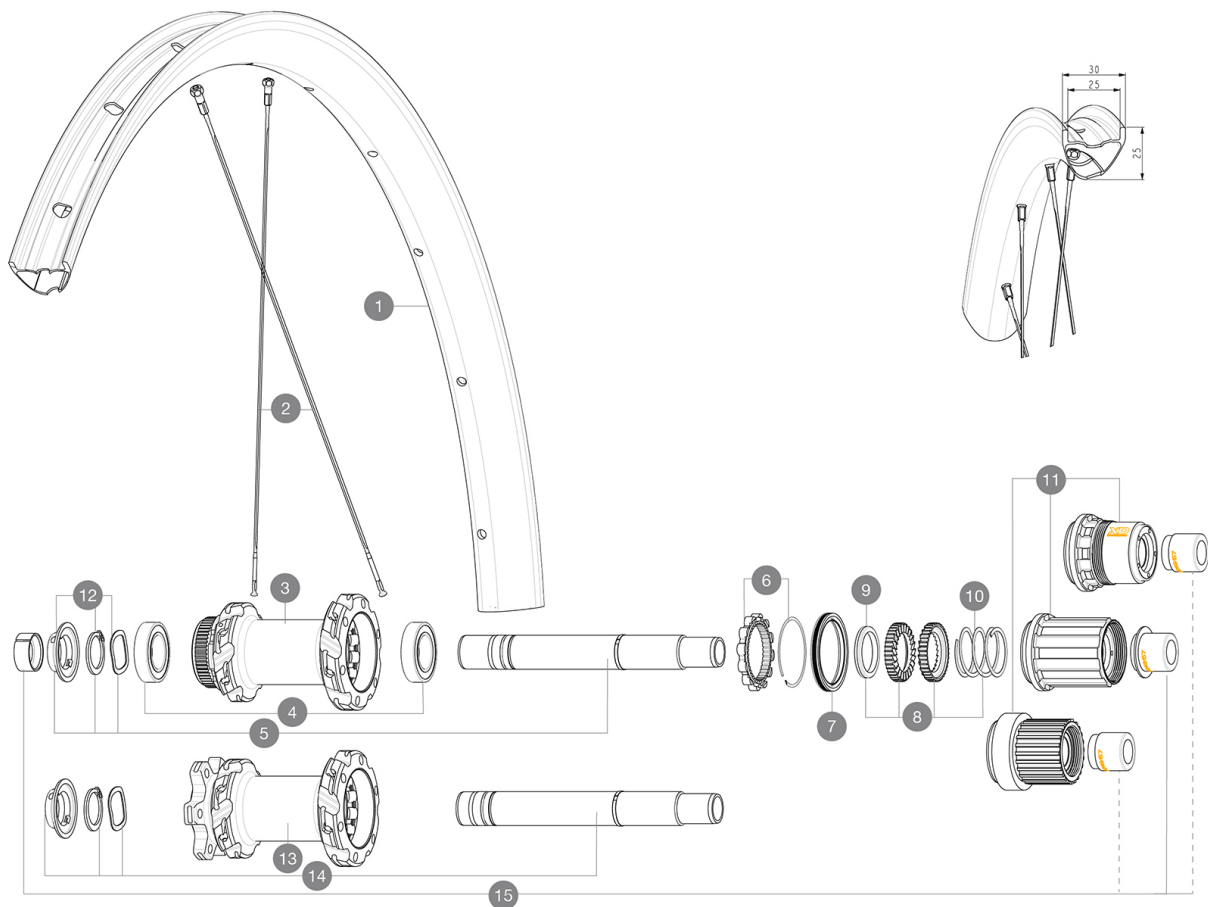

## REFERENCES WHEELS

R41191	CROSSMAX SL R INT 29 BST	R41221	CROSSMAX SL R CL 29 BST MS
R41211	CROSSMAX SL R INT 29 BST XD		

## RIMS

&NBSP;:

1	V00004731	Kit Front/Rear rim Crossmax SLR 29" 22
	V2700101	UST Tape 28mm for 25 to 27mm wide rims

## HUB SHELLS

3	N/A	HUB BODY
4	M40076	HUB BEARINGS 17x30x7 6903 x 2
5	V2375701	Kit ID360 148 DCL axle with circlip
6	V2252701	KIT ID360 INSERT SHAPED EAR LOBE > 2017
7	V2251601	KIT ID360 SEAL + GREASE
8	V2375201	KIT ID360 24 TEETH 2 RATCHET + MTB SPRING + PAD (specific)
9	V2375401	KIT ID360 MTB 24T 3 NOISE REDUCING PADS
10	V2372901	KIT 3 ID360 MTB SPRINGS
11	V3990101	MicroSpline MTB Freewheel Body ID360
11	V3780101	HG9 Alloy MTB Freewheel Body ID360
11	V3740101	XD MTB Freewheel Body ID360
12	V2373001	KIT ADJUST. SYSTEM QRM AUTO ID360 for 17x30x7 bearing
13	N/A	HUB BODY
14	V2372201	KIT ID360 148 D6T AXLE WITH CLIP

## OPTIONS

8	V2372801	KIT ID360 2x40 TEETH RATCHETS + MTB SPRING + GREASE + PAD
---	----------	---