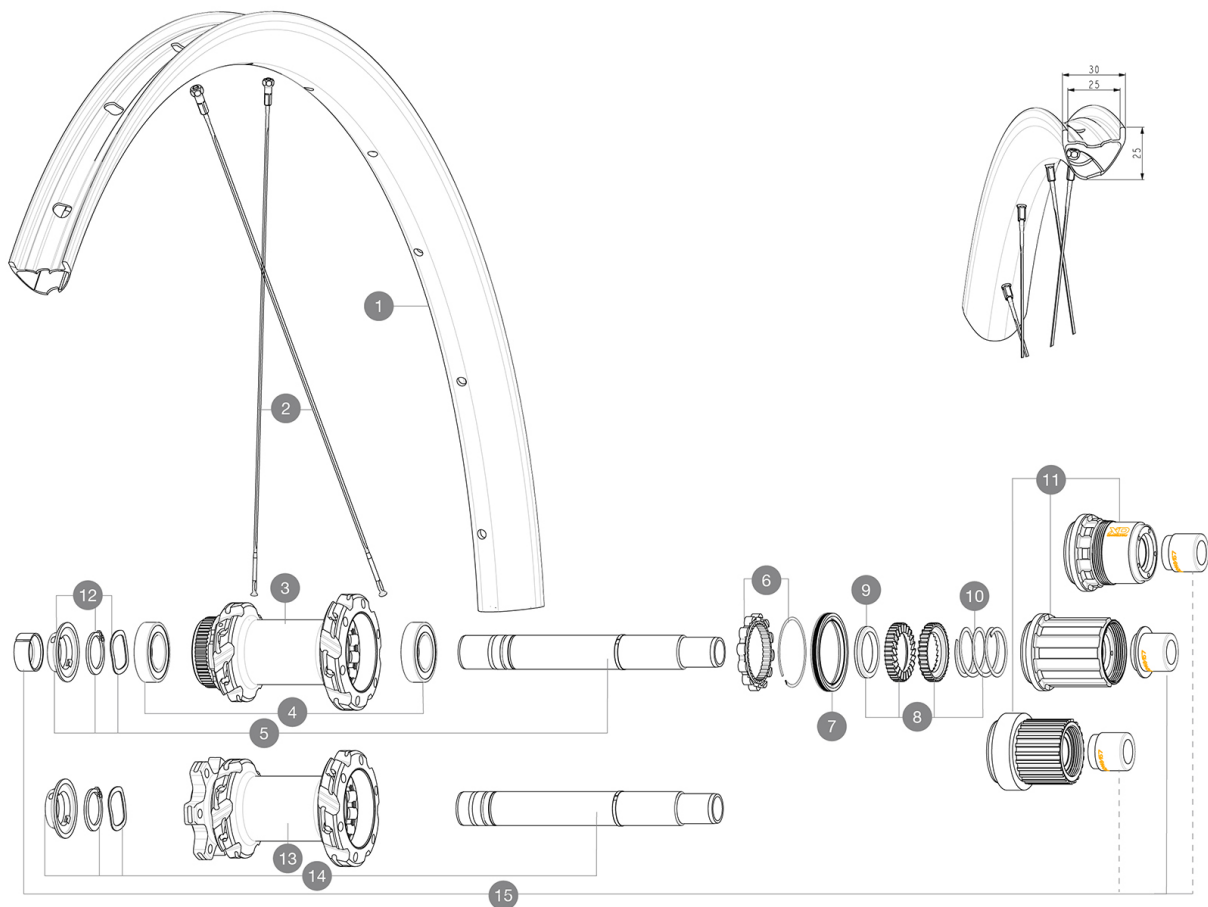

REFERENCES WHEELS

R41191	CROSSMAX SL R INT 29 BST	R41221	CROSSMAX SL R CL 29 BST MS
R41211	CROSSMAX SL R INT 29 BST XD		

RIMS

&NBSP;:

1	V00004731	Kit Front/Rear rim Crossmax SLR 29" 22
	V2700101	UST Tape 28mm for 25 to 27mm wide rims

SPOKES

2	V2389101	Kit 12Fr/Rr XmaxSL Ultimate spk293+np&w
---	----------	---

HUB SHELLS

3	N/A	HUB BODY
4	M40076	HUB BEARINGS 17x30x7 6903 x 2
5	V2375701	Kit ID360 148 DCL axle with circlip
6	V2252701	KIT ID360 INSERT SHAPED EAR LOBE > 2017
7	V2251601	KIT ID360 SEAL + GREASE
8	V2375201	KIT ID360 24 TEETH 2 RATCHET + MTB SPRING + PAD (specific)
9	V2375401	KIT ID360 MTB 24T 3 NOISE REDUCING PADS
10	V2372901	KIT 3 ID360 MTB SPRINGS
11	V3990101	MicroSpline MTB Freewheel Body ID360
11	V3780101	HG9 Alloy MTB Freewheel Body ID360
11	V3740101	XD MTB Freewheel Body ID360
12	V2373001	KIT ADJUST. SYSTEM QRM AUTO ID360 for 17x30x7 bearing
13	N/A	HUB BODY
14	V2372201	KIT ID360 148 D6T AXLE WITH CLIP

OPTIONS

8	V2372801	KIT ID360 2x40 TEETH RATCHETS + MTB SPRING + GREASE + PAD
---	----------	---

ADAPTERS

15	V2510701	ID360V2RrAxleAdapt12x142/148
	V2510801	ID360 V2 RrAxleAdapt9x135

MAVIC *CROSSMAX SL R*

Specifications

WHEEL WEIGHTS