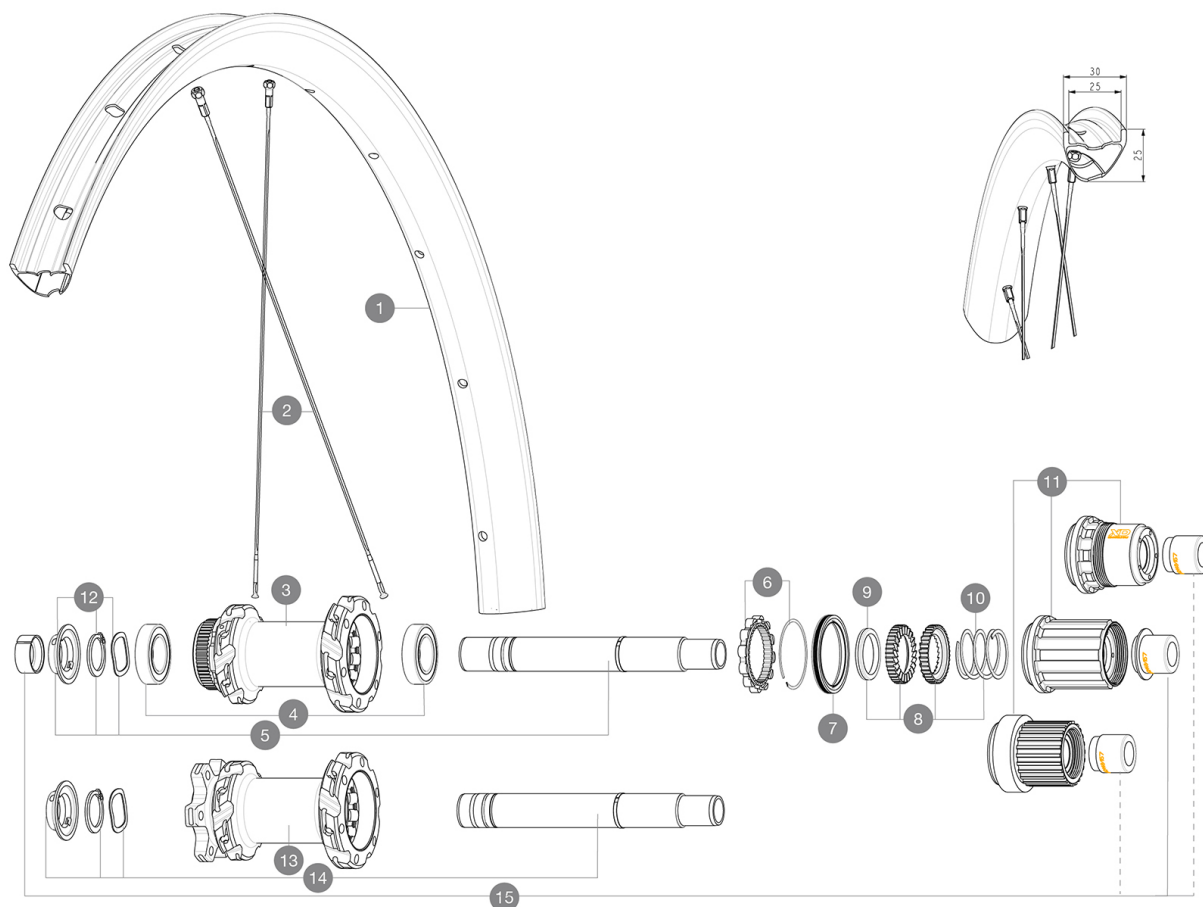

RUEDAS REFERENCIAS

R41191	CROSSMAX SL R INT 29 BST	R41221	CROSSMAX SL R CL 29 BST MS
R41211	CROSSMAX SL R INT 29 BST XD		

RIMS

&NBSP;:

1	V00004731	Kit Front/Rear rim Crossmax SLR 29" 22
	V2700101	UST Tape 28mm for 25 to 27mm wide rims

SPOKES

2	V2389101	Kit 12Fr/Rr XmaxSL Ultimate spk293+np&w
---	----------	---

HUB SHELLS

3	N/A	CUERPO DE BUJE
4	M40076	HUB BEARINGS 17x30x7 6903 x 2
5	V2375701	Kit ID360 148 DCL axle with circlip
6	V2252701	KIT ID360 INSERT SHAPED EAR LOBE > 2017
7	V2251601	ID360 SEAL + GREASE
8	V2375201	KIT ID360 24 TEETH 2 RATCHET + MTB SPRING + PAD (specific)
9	V2375401	KIT ID360 MTB 24T 3 NOISE REDUCING PADS
10	V2372901	KIT 3 ID360 MTB SPRINGS
11	V3740101	XD MTB Freewheel Body ID360
11	V3990101	MicroSpline MTB Freewheel Body ID360
11	V3780101	HG9 Alloy MTB Freewheel Body ID360
12	V2373001	KIT ADJUST. SYSTEM QRM AUTO ID360 for 17x30x7 bearing
13	N/A	CUERPO DE BUJE
14	V2372201	KIT ID360 148 D6T AXLE WITH CLIP

OPTIONS

8	V2372801	KIT ID360 2x40 TEETH RATCHETS + MTB SPRING + GREASE + PAD
---	----------	---

ADAPTERS

15	V2510701	ID360 EVO REAR AXLE ADAPTERS 12x142mm DCL & D6T
	V2510801	ID360 EVO REAR AXLE ADAPTERS 9x135mm DCL & D6T

CROSSMAX SL R

Specifications

PESOS DE RUEDAS