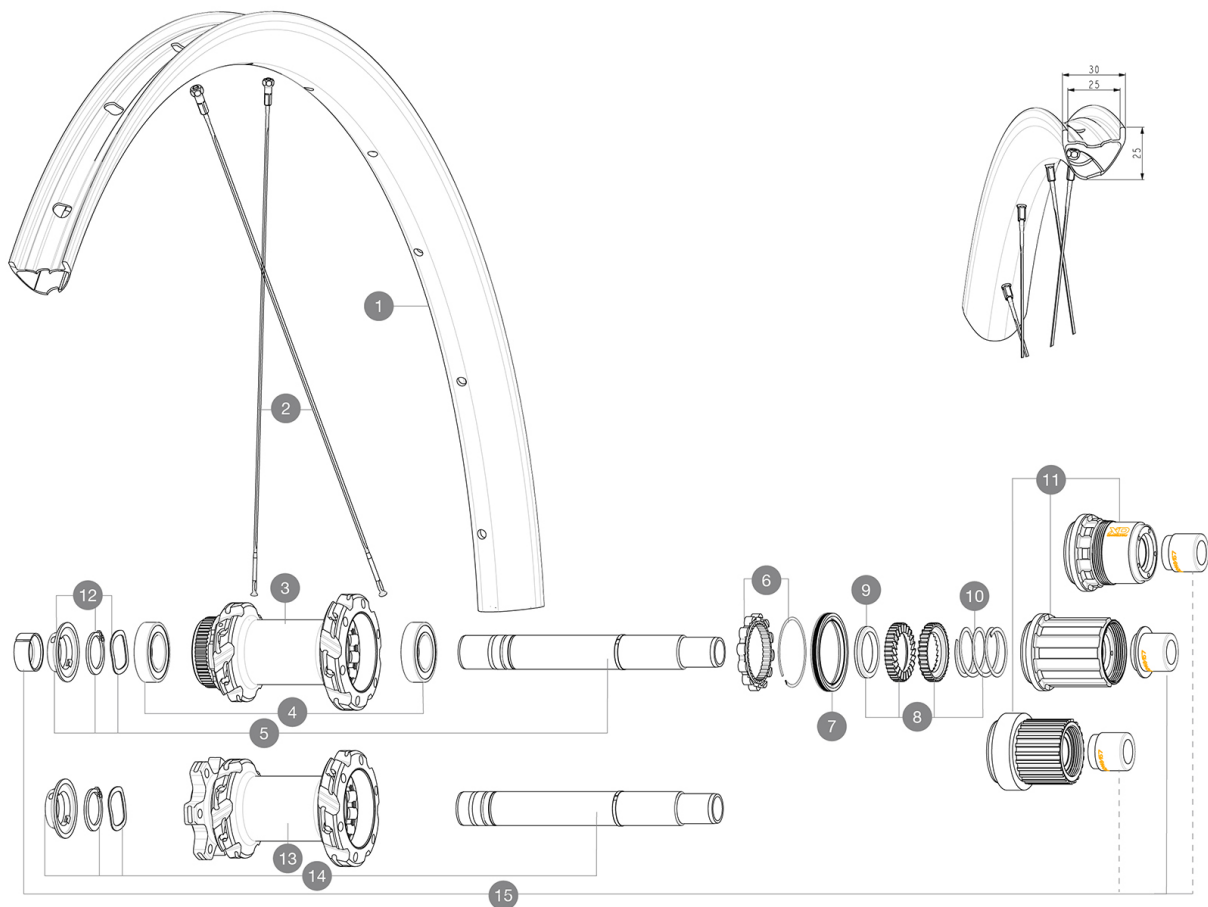

REFERENZE RUOTE

R41191	CROSSMAX SL R INT 29 BST	R41221	CROSSMAX SL R CL 29 BST MS
R41211	CROSSMAX SL R INT 29 BST XD		

RIMS

&NBSP;:

1	V00004731	Kit Front/Rear rim Crossmax SLR 29" 22
	V2700101	UST Tape 28mm for 25 to 27mm wide rims

SPOKES

2	V2389101	Kit 12Fr/Rr XmaxSL Ultimate spk293+np&w
----------	----------	---

HUB SHELLS

3	N/A	CORPO MOZZO
4	M40076	HUB BEARINGS 17x30x7 6903 x 2
5	V2375701	Kit ID360 148 DCL axle with circlip
6	V2252701	KIT ID360 INSERT SHAPED EAR LOBE > 2017
7	V2251601	ID360 SEAL + GREASE
8	V2375201	KIT ID360 24 TEETH 2 RATCHET + MTB SPRING + PAD (specific)
9	V2375401	KIT ID360 MTB 24T 3 NOISE REDUCING PADS
10	V2372901	KIT 3 ID360 MTB SPRINGS
11	V3990101	MicroSpline MTB Freewheel Body ID360
11	V3780101	HG9 Alloy MTB Freewheel Body ID360
11	V3740101	XD MTB Freewheel Body ID360
12	V2373001	KIT ADJUST. SYSTEM QRM AUTO ID360 for 17x30x7 bearing
13	N/A	CORPO MOZZO
14	V2372201	KIT ID360 148 D6T AXLE WITH CLIP

OPTIONS

8	V2372801	KIT ID360 2x40 TEETH RATCHETS + MTB SPRING + GREASE + PAD
----------	----------	---

ADAPTERS

15	V2510701	ID360 EVO REAR AXLE ADAPTERS 12x142mm DCL & D6T
	V2510801	ID360 EVO REAR AXLE ADAPTERS 9x135mm DCL & D6T

MAVIC *CROSSMAX SL R*

Specifications

PESI RUOTE