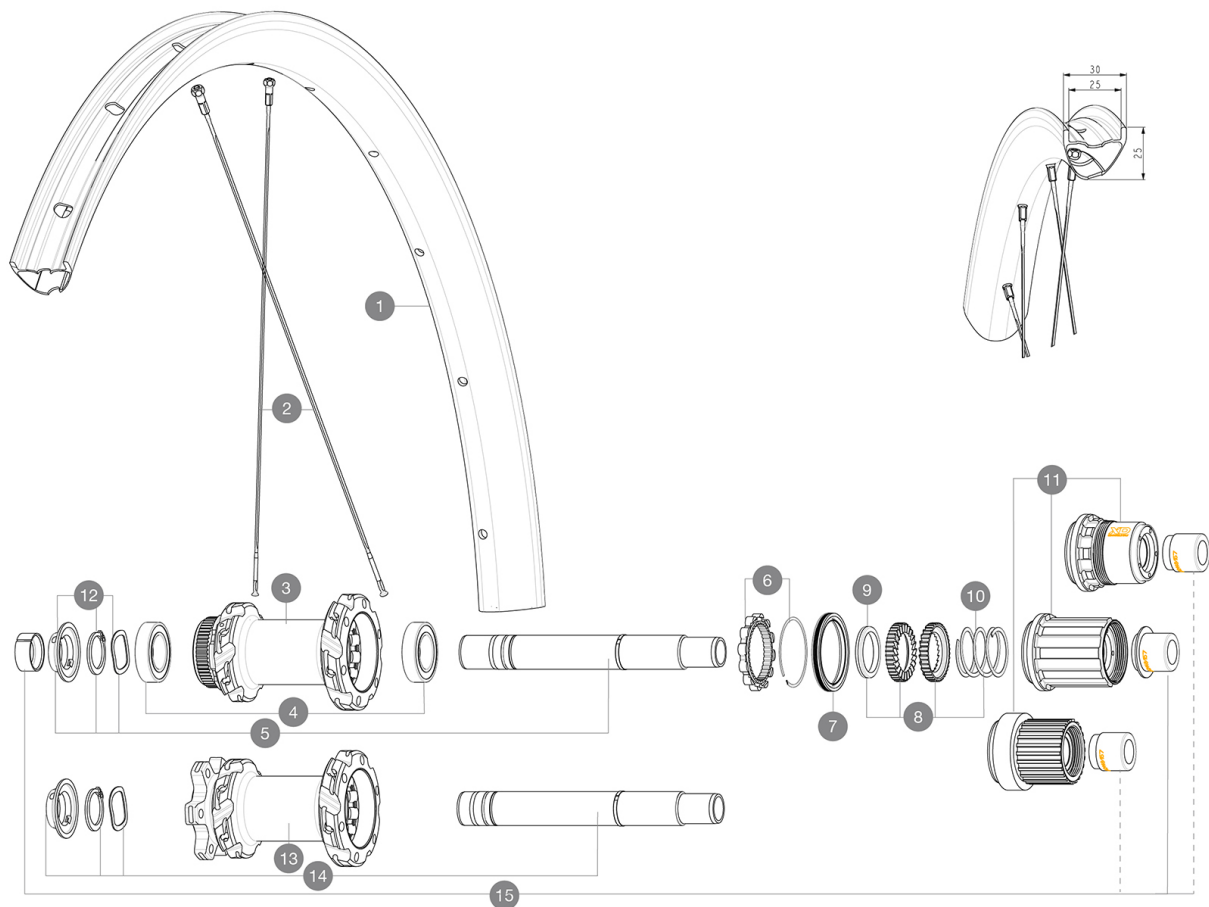

REFERENZE RUOTE

R41191	CROSSMAX SL R INT 29 BST	R41221	CROSSMAX SL R CL 29 BST MS
R41211	CROSSMAX SL R INT 29 BST XD		

RIMS

&NBSP;:

1	V00004731	Kit Front/Rear rim Crossmax SLR 29" 22
	V2700101	UST Tape 28mm for 25 to 27mm wide rims

SPOKES

2	V2389101	Kit 12Fr/Rr XmaxSL Ultimate spk293+np&w
---	----------	---

HUB SHELLS

3	N/A	CORPO MOZZO
4	M40076	HUB BEARINGS 17x30x7 6903 x 2
5	V2375701	Kit ID360 148 DCL axle with circlip
6	V2252701	KIT ID360 INSERT SHAPED EAR LOBE > 2017
7	V2251601	ID360 SEAL + GREASE
8	V2375201	KIT ID360 24 TEETH 2 RATCHET + MTB SPRING + PAD (specific)
9	V2375401	KIT ID360 MTB 24T 3 NOISE REDUCING PADS
10	V2372901	KIT 3 ID360 MTB SPRINGS
11	V3990101	MicroSpline MTB Freewheel Body ID360
11	V3780101	HG9 Alloy MTB Freewheel Body ID360
11	V3740101	XD MTB Freewheel Body ID360
12	V2373001	KIT ADJUST. SYSTEM QRM AUTO ID360 for 17x30x7 bearing
13	N/A	CORPO MOZZO
14	V2372201	KIT ID360 148 D6T AXLE WITH CLIP

OPTIONS

8	V2372801	KIT ID360 2x40 TEETH RATCHETS + MTB SPRING + GREASE + PAD
---	----------	---

ADAPTERS

15	V2510701	ID360 EVO REAR AXLE ADAPTERS 12x142mm DCL & D6T
	V2510801	ID360 EVO REAR AXLE ADAPTERS 9x135mm DCL & D6T

MAVIC *CROSSMAX SL R*

Specifications

PESI RUOTE