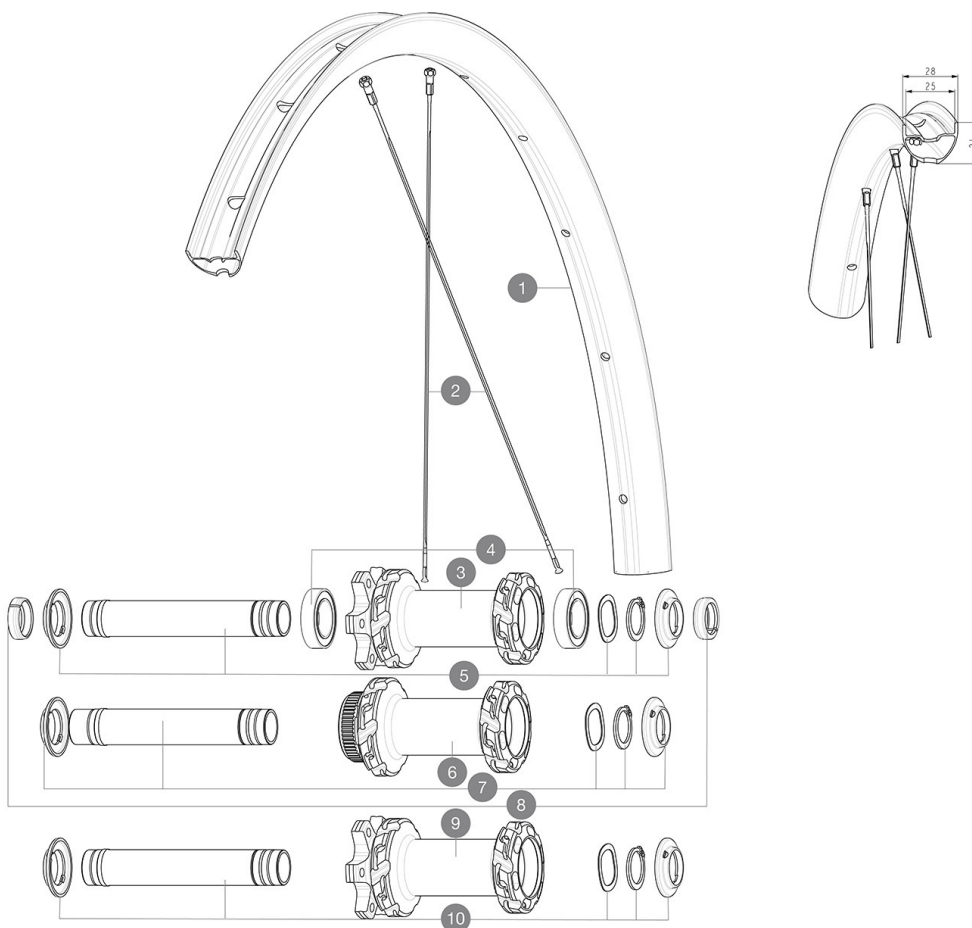

## ASTM CATEGORY 3 : CROSS COUNTRY

For a longer longevity of the wheel, Mavic recommends that the total weight supported by the wheels doesn't exceed 150kg, bike included

Maximum tyre pressure: 4.1bar/59PSI with a 28mm tyre - 2.45bar/36PSI with a 64mm tyre

Non-Boost : 12x135 rear axle adapters (V2510901)

Recommended tire sizes: 28 to 64 mm (1.1" to 2.5")

Boost : Torque Caps for Center Lock hub (V2374401)

## REFERENCES WHEELS

F92671	CROSSMAX INT 29 BST	F93661	CROSSMAX INT 29
F92681	CROSSMAX CL 29 BST		