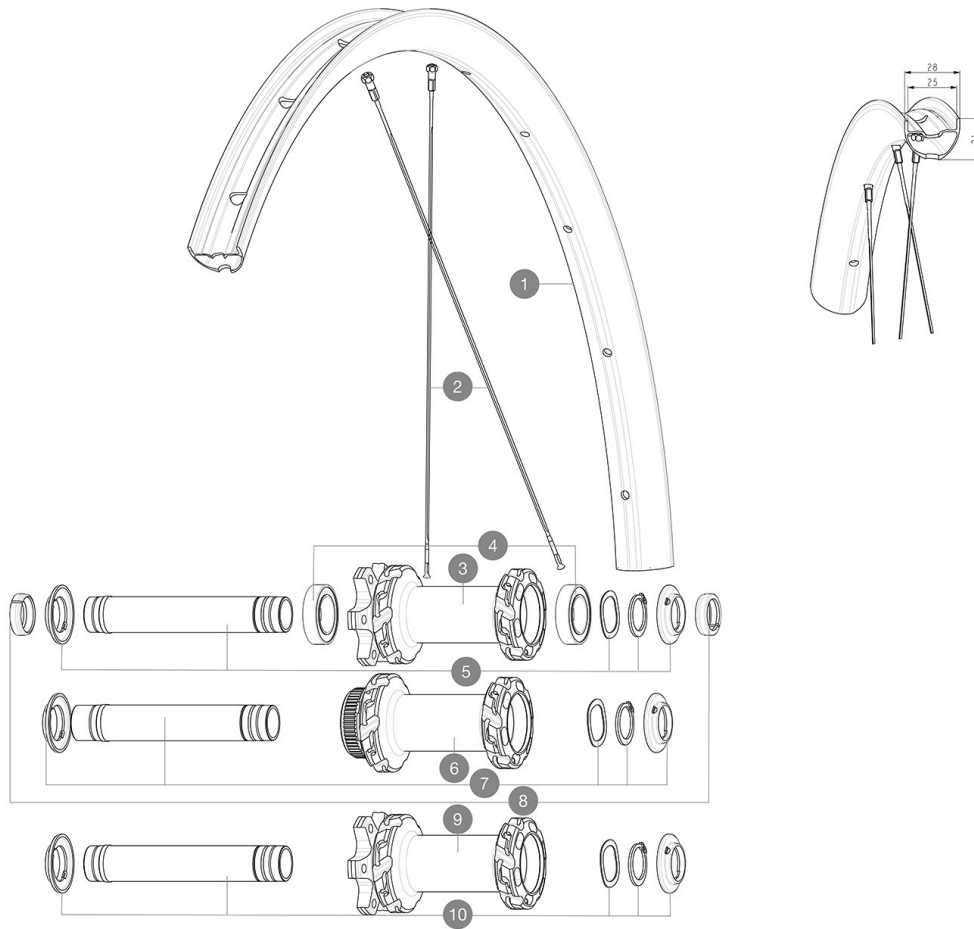

REFERENCES WHEELS

F92671	CROSSMAX 29	F93661	CROSSMAX 29
F92681	CROSSMAX 29		

RIMS

 ::

1	V3766715	Kit Front/Rear rim Crossmax 22 29"
	V2700101	UST Tape 28mm for 25 to 27mm wide rims

SPOKES

2	V2381401	KIT 12 FT/RR BUTTED SPOKES 296mm MTB 29"
---	----------	--

HUB SHELLS

3	N/A	HUB BODY
4	V2500901	KIT BEARINGS 18x30x7 + WAVED WASHER + CLIP
5	V2372401	KIT 110mm AXLE QRM AUTO MTB > 2019
6	N/A	HUB BODY
7	V2375601	Kit 110mm axle QRM auto MTB from 2019 DCL
9	N/A	HUB BODY
10	V2372301	KIT 100mm AXLE QRM AUTO MTB > 2019

OPTIONS

V2374401	TORQUE CAPS 15*31 Adapter MTB QRM Auto > 2019 Frt HUB
----------	---

ADAPTERS

8	V2372501	15mm MTB Axle Cap QRM Auto From 2019
	99694101	ADAPTER Ft 15 to 9mm QR

CROSSMAX 29

Specifications

WHEEL WEIGHTS